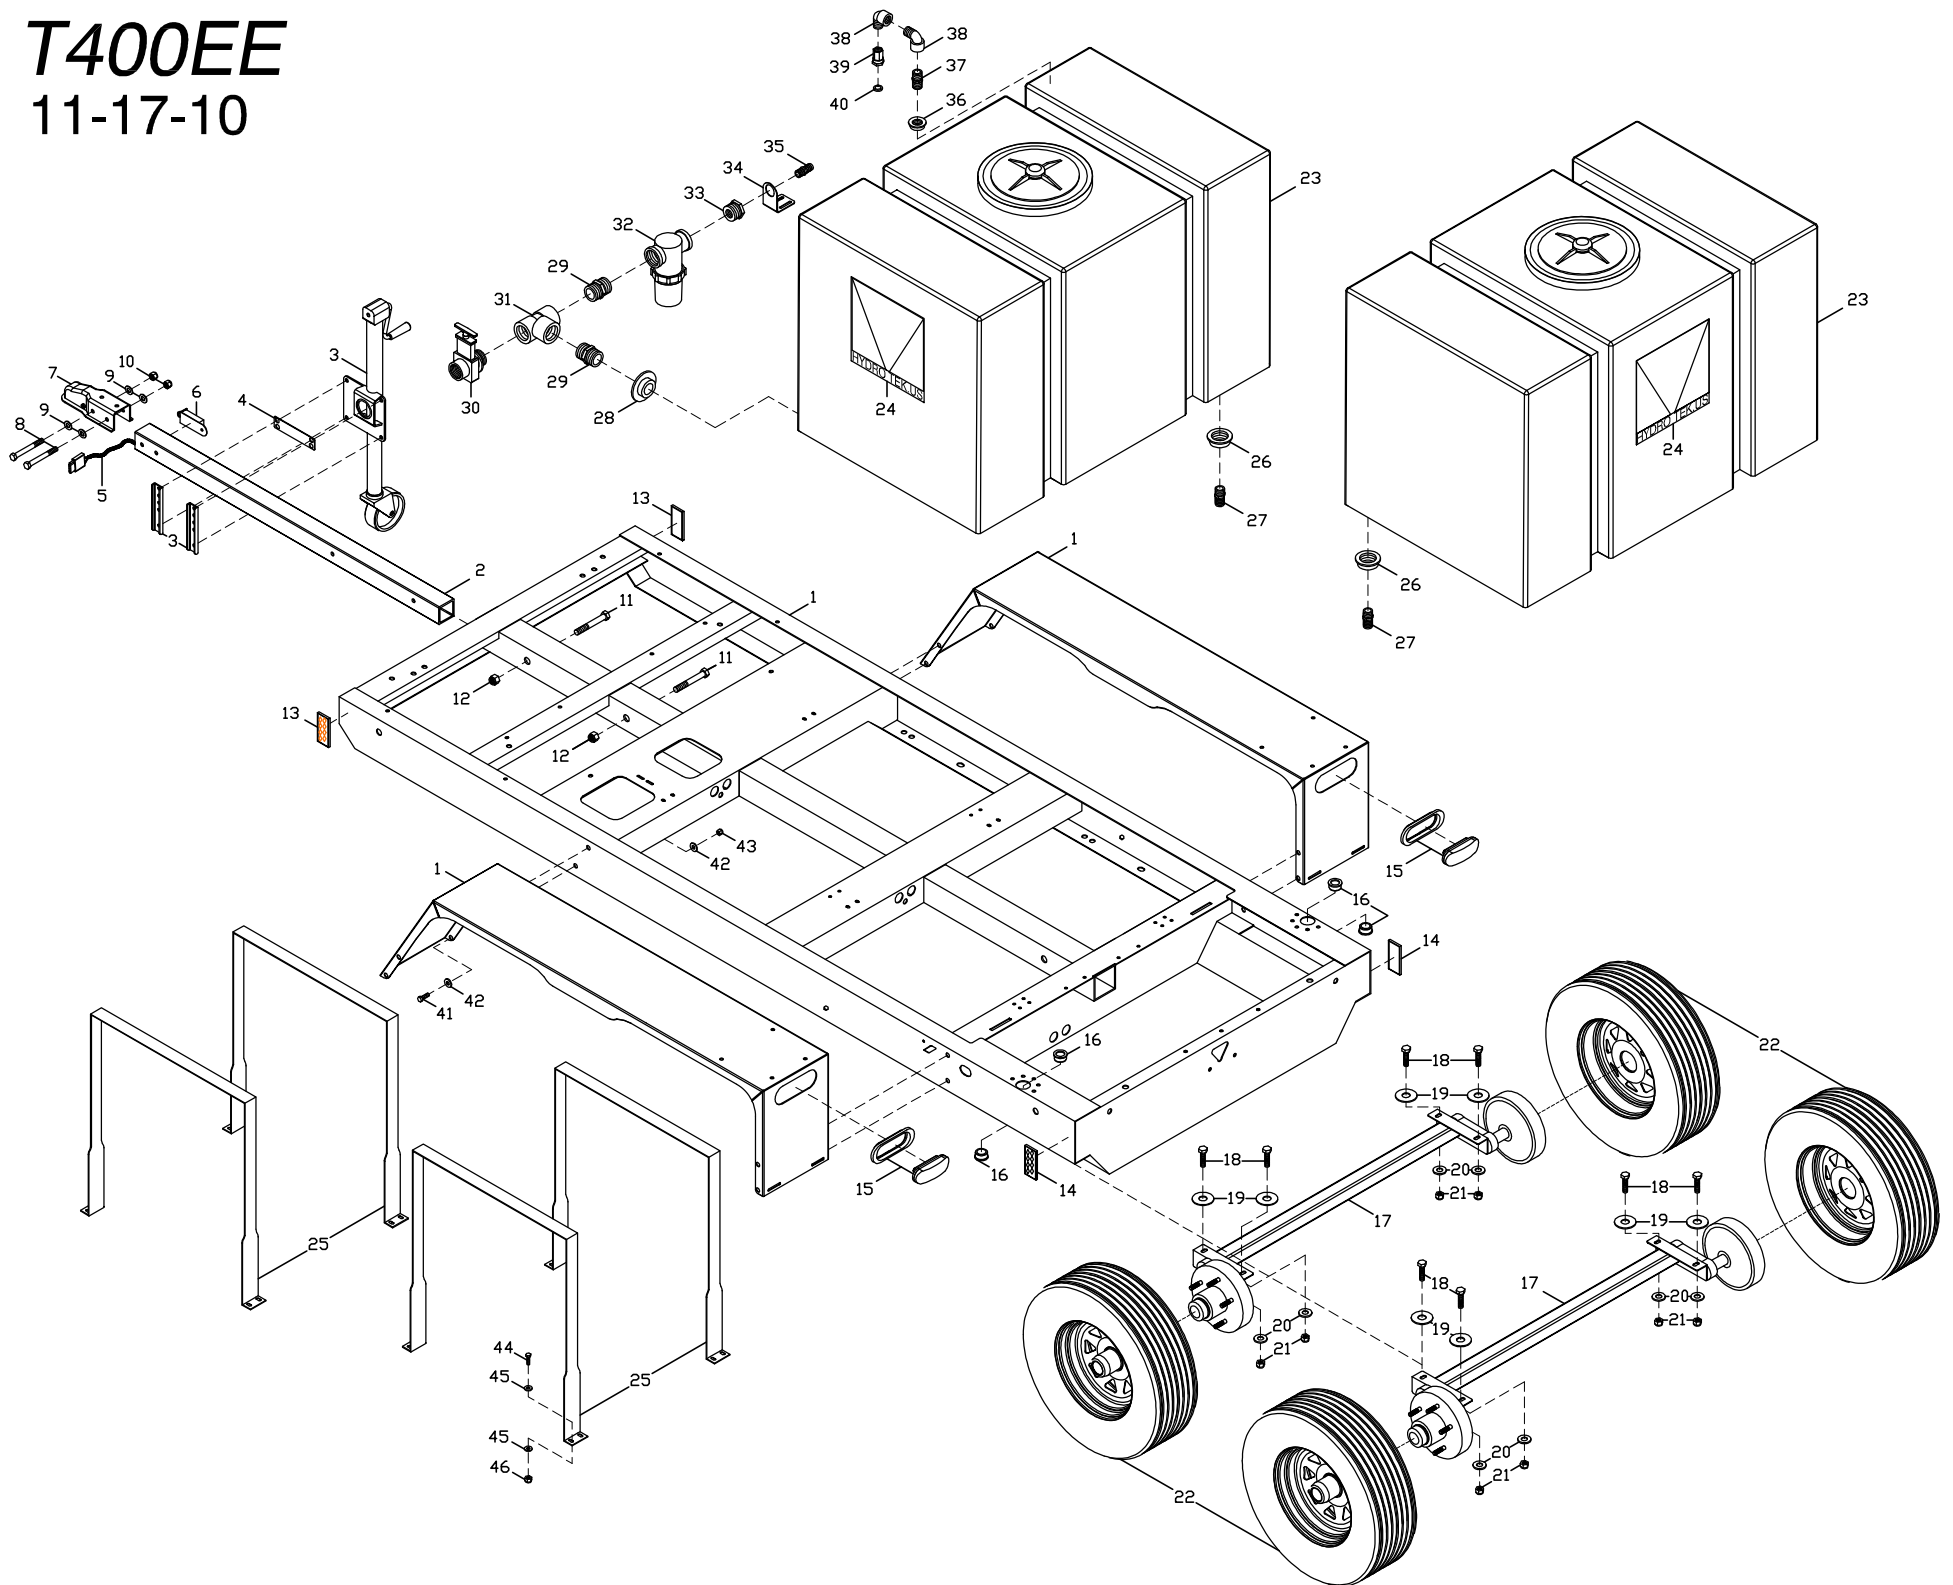

# T400EE

11-17-10

## T400EE PARTS LIST

1	HS069	TRAILER FRAME T400 (WITH FENDERS)	24	GLL37	LABEL HT LOGO, CLEAR 11.75" x 11.75"
2	TH500	TRAILER TONGUE, REMOVABLE 5 ft	25	HCS01	TANK STRAP STNLS STEEL 2 x 76
3	TJ130	SWING UP JACK - BOLT ON - 8in	26	DSW07	SPIN WELD FITTING 3/4 FT 1 SN
4	HTJ00	SHIM- TRAILER JACK 1.75x 6.50	27	D8169	HOSE BARB 1 in.H x 3/4P BRASS
5	TLW20	WIRE HARNESS 20' 4 LEAD	28	DSW25	SPIN WELD FITTING 1 1/2 FLUSH
6	TLB00	TRAILER BRAKE AWAY SWITCH	29	D2150	NIPPLE 1 1/2 POLY
7	TC235	COUPLER 2 x 3 5000# 2in BALL	30	VVB10	GATE VALVE 1 1/2 PVC
8	FB868	BOLT 1/2 x 4 1/2 PLATED #5	31	DAT15	POLY TEE 1 1/2
9	FWC08	WASHER SAE 1/2 PLATED	32	VF150	FILTER 1 1/2" T TYPE 180 MICRO
10	FNL08	NUT LOCK 1/2-13 PLATED	33	D1615	BUSHING, REDUCING 1 1/2 x 3/4
11	FB881	BOLT 5/8 - 11 x 4 1/2 GRADE 5	34	HS061	TRAILER VALVE/STRAINER SUPPORT
12	FNR09	NUT 5/8 - 11 LOCKING	35	D8120	HOSE BARB 3/4 BRASS
13	TLR83	REFLECTOR; AMBER	36	DSW20	SPIN WELD FITTING 3/4 FPT FLUSH
14	TLR84	REFLECTOR; RED	37	D2120	NIPPLE 3/4 POLY
15	TL500	TAIL LIGHT OVAL STOP/TURN	38	D5612	STREET ELL 3/4 POLY
16	HL050	DELTRIN BEARING; HOSE REEL 1 x 1	39	D012F	GARDEN H A 3/4 NPT FEM
17	TAR38	AXLE; ELECTRIC TORSION 3700#	40	D0021	SCREEN WASHER GARDEN HOSE ADAPTER
18	FB915	BOLT; 5/8 x 1 3/4 FINE THREAD	41	FB616	BOLT 3/8 x 1 PLATED
19	FWC17	WASHER 11/16 ID PLATED SAE	42	FWC06	WASHER CUT 3/8 PLATED
20	FWC20	WASHER 11/16 ID - 1 5/16 OD 3/16	43	FNLO6	NUT LOCK 3/8-16 PLATED
21	FNL09	NUT LOCK 5/8 - 18, FINE THREAD PLATED	44	FB516	BOLT 5/16 x 1 PLATED
22	TTA14	TIRE & WHEEL 205 - 75 - 14 C 5 LUG	45	FWC05	WASHER CUT 5/16 PLATED
23	WT175	WATER TANK 185G (STRAPS NOT INCLUDED)	46	FNL05	NUT LOCK 5/16-18 PLATED