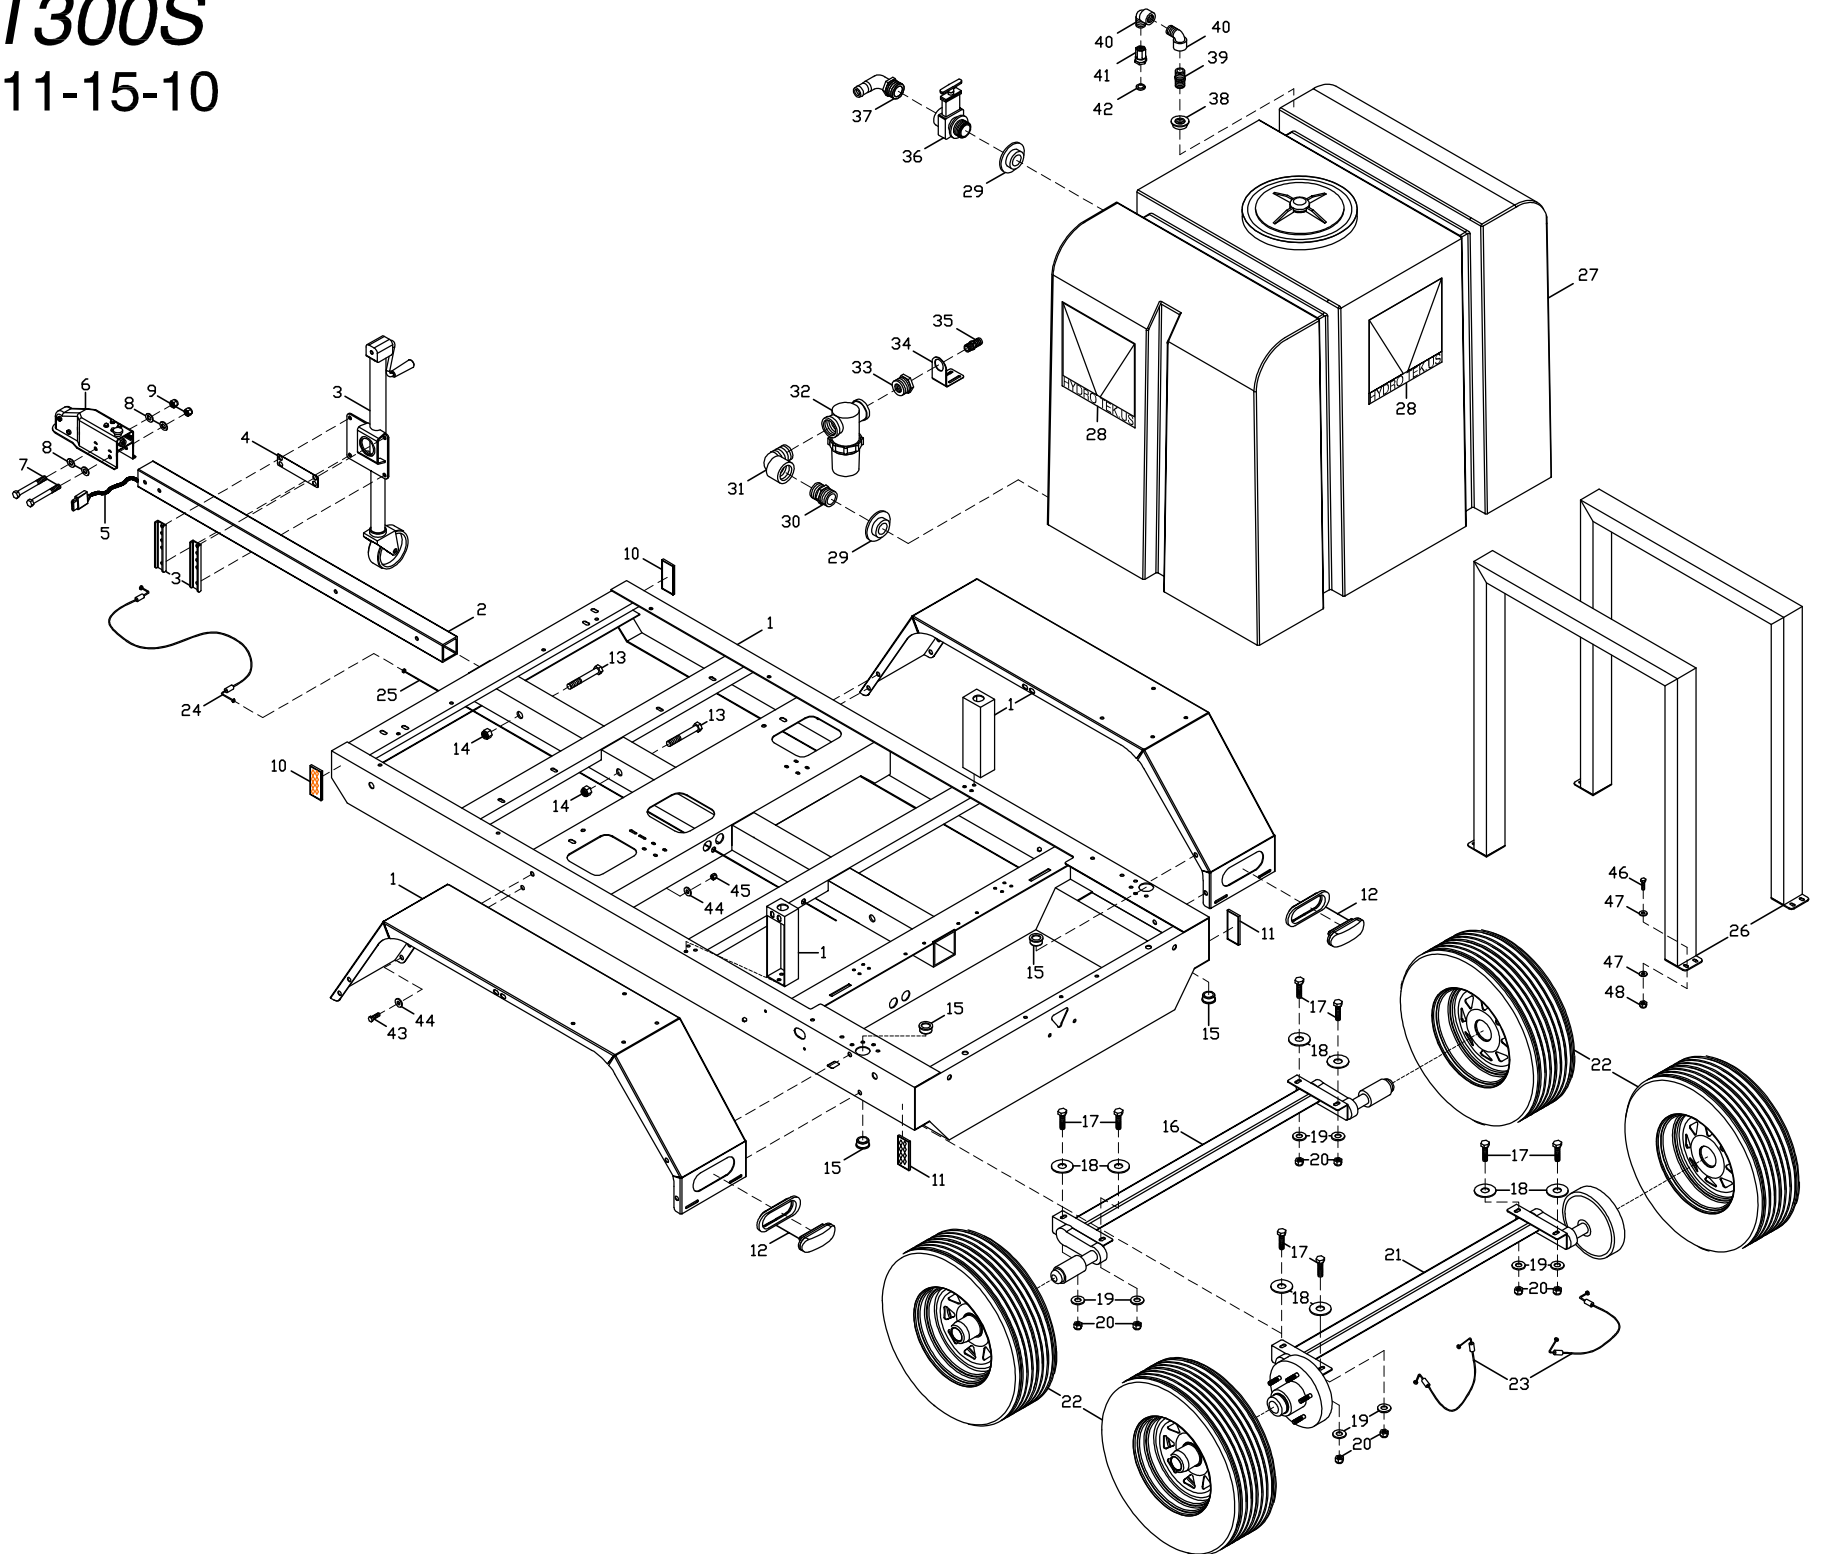

# T300S

11-15-10

# T300S PARTS LIST

1	HT030	TRAILER FRAME T300 (WITH FENDERS)	25	TH050	HYDRAULIC LINE KIT
2	TH500	TRAILER TONGUE, REMOVABLE 5 ft	26	HTS03	TANK STRAP 265 GALLON (2 REQUIRED) 2 x 3
3	TJ130	SWING UP JACK - BOLT ON - 8in	27	WT265	WATER TANK 270 GALLON
4	HTJ00	SHIM- TRAILER JACK 1.75x 6.50	28	GLL37	LABEL HT LOGO, CLEAR 11.75" x 11.75"
5	TLW20	WIRE HARNESS 20' 4 LEAD	29	DSW25	SPIN WELD FITTING 1 1/2 FLUSH
6	TH060	SURGE COUPLER PLATED 6000/9000#	30	D2150	NIPPLE 1 1/2 POLY
7	FB868	BOLT 1/2 x 4 1/2 PLATED #5	31	D5614	STREET ELBOW 1.5 POLY
8	FWC08	WASHER SAE 1/2 PLATED	32	VF150	FILTER 1 1/2" T TYPE 180 MICRO
9	FNL08	NUT LOCK 1/2-13 PLATED	33	D1615	BUSHING, REDUCING 1 1/2 x 3/4
10	TLR83	REFLECTOR; AMBER	34	HS061	TRAILER VALVE/STRAINER SUPPORT
11	TLR84	REFLECTOR; RED	35	D8120	HOSE BARB 3/4 BRASS
12	TL500	TAIL LIGHT OVAL STOP/TURN	36	VVB10	GATE VALVE 1 1/2 PVC
13	FB881	BOLT 5/8 - 11 x 4 1/2 GRADE 5	37	D5621	1.5 MT x 1.25 HOSE BARB POLY 90
14	FNR09	NUT 5/8 - 11 LOCKING	38	DSW20	SPIN WELD FITTING 3/4 FPT FLUSH
15	HL050	DELTRIN BEARING; HOSE REEL 1 x 1	39	D2120	NIPPLE 3/4 POLY
16	TAR37	AXLE; IDLER TORSION 3700#	40	D5612	STREET ELL 3/4 POLY
17	FB915	BOLT; 5/8 x 1 3/4 FINE THREAD	41	D012F	GARDEN H A 3/4 NPT FEM
18	FWC17	WASHER 11/16 ID PLATED SAE	42	D0021	SCREEN WASHER GARDEN HOSE ADAPTER
19	FWC20	WASHER 11/16 ID - 1 5/16 OD 3/16	43	FB616	BOLT 3/8 x 1 PLATED
20	FNL09	NUT LOCK 5/8 - 18, FINE THREAD PLATED	44	FWC06	WASHER CUT 3/8 PLATED
21	TAR39	AXLE; TORSION HYRAULIC BRAKE	45	FNLO6	NUT LOCK 3/8-16 PLATED
22	TTA13	TIRE & WHEEL 175-80 13 B 5 LUG	46	FB516	BOLT 5/16 x 1 PLATED
23	DHS07	HOSE; SURGE BRAKE LINE 3/16 x 7"	47	FWC05	WASHER CUT 5/16 PLATED
24	DHS30	HOSE; SURGE BRAKE LINE 3/16	48	FNL05	NUT LOCK 5/16-18 PLATED