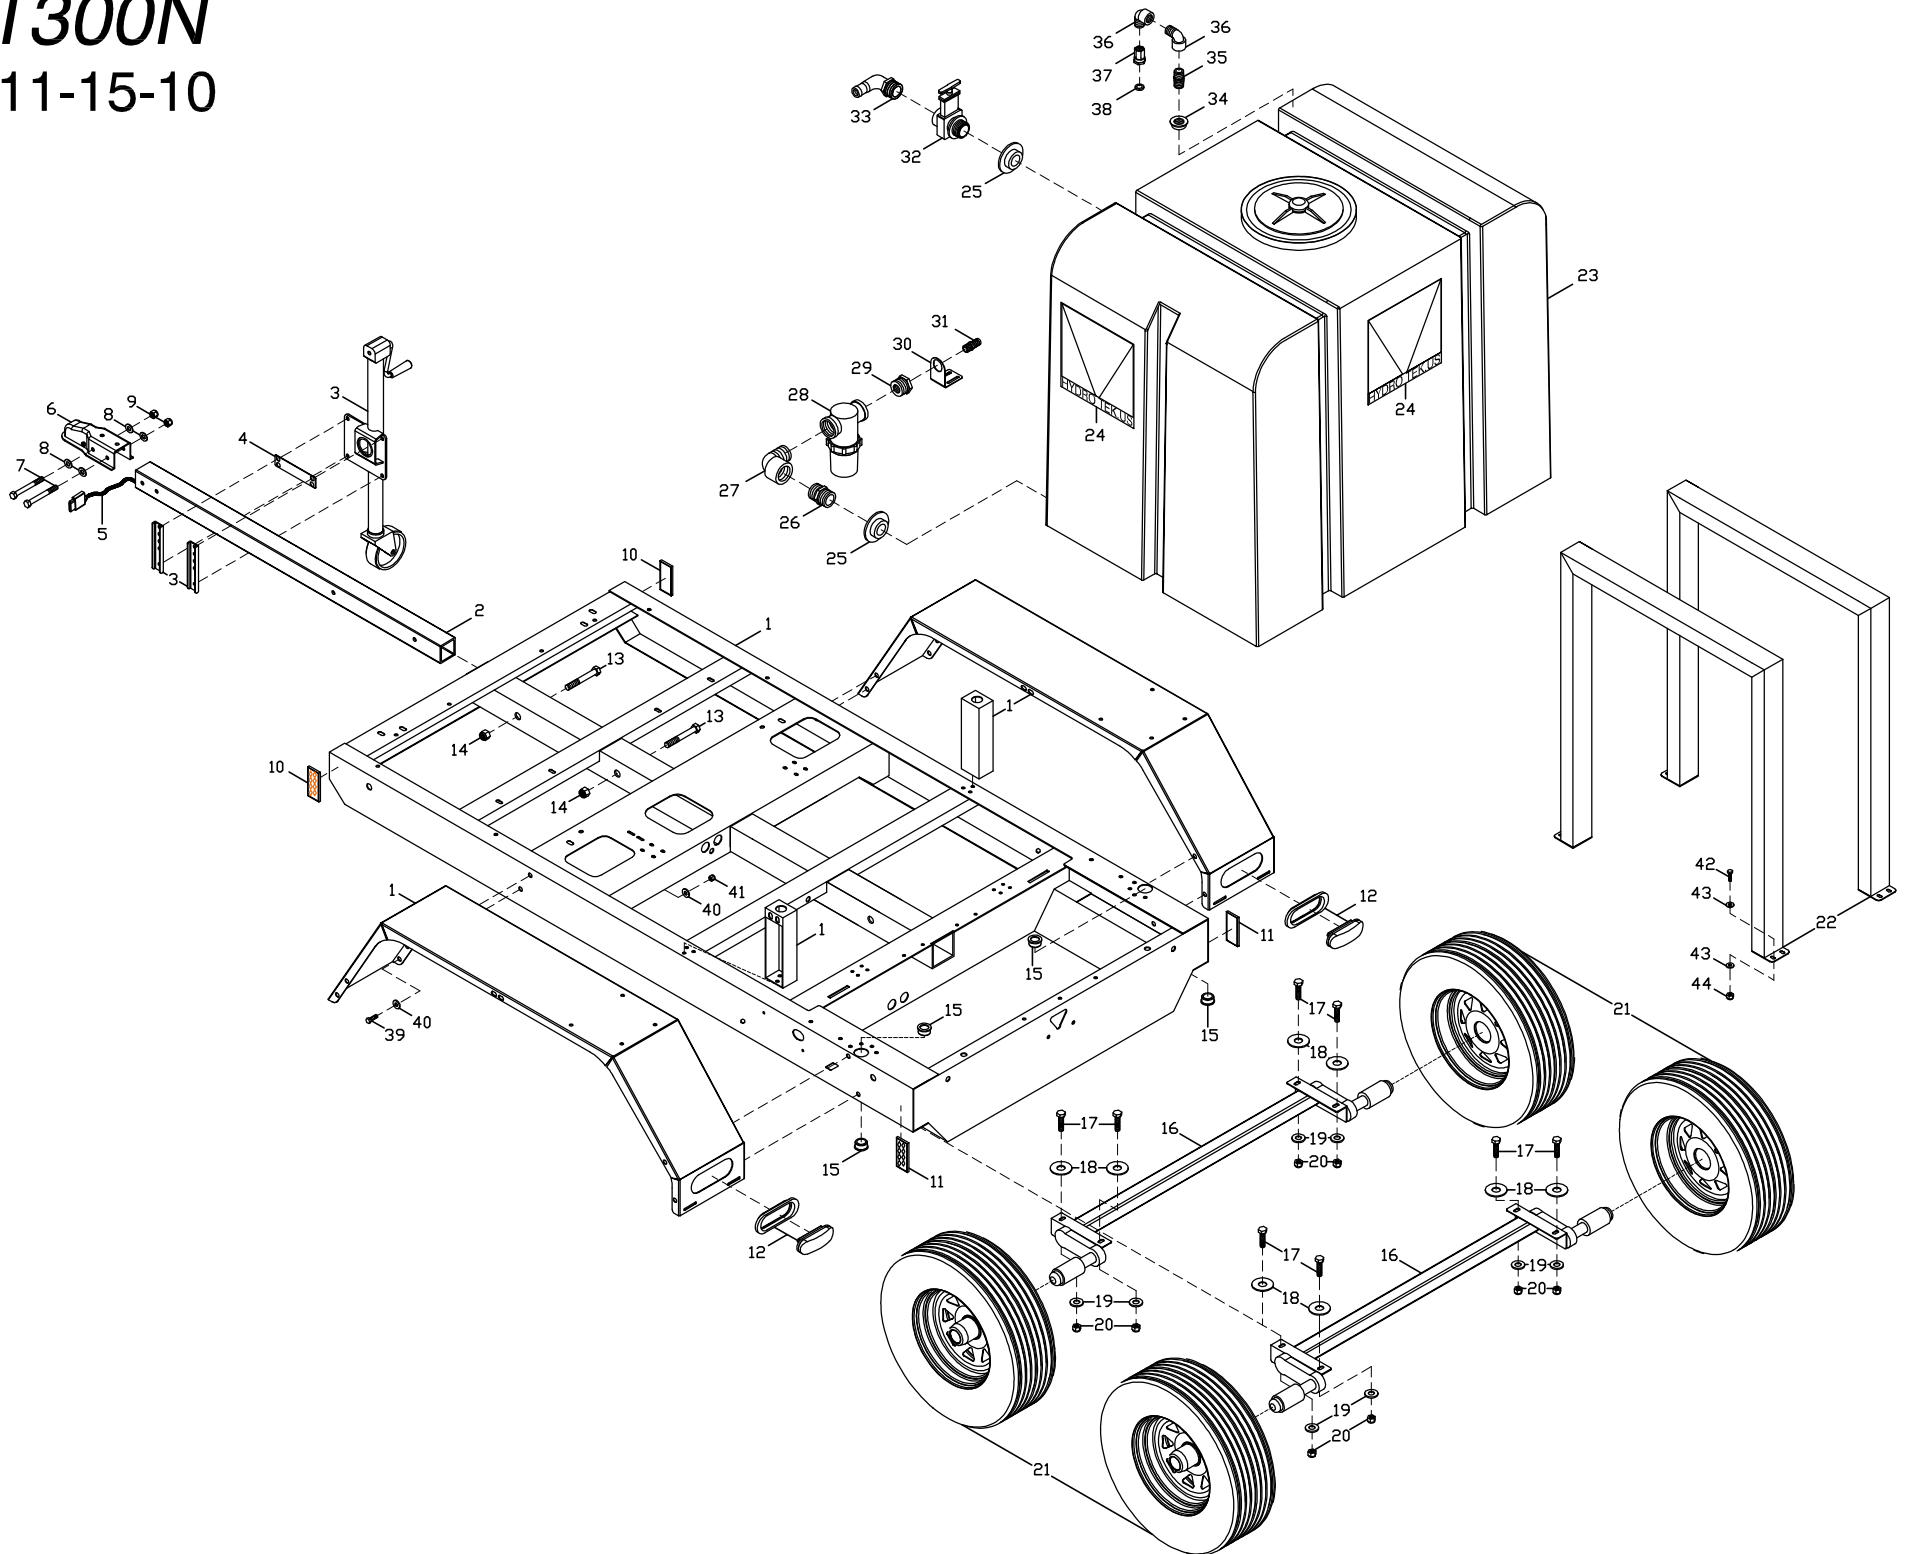

T300N

11-15-10

T300N PARTS LIST

1	HT030	TRAILER FRAME T300 (WITH FENDERS)	23	WT265	WATER TANK 270 GALLON
2	TH500	TRAILER TONGUE, REMOVABLE 5 ft	24	GLL37	LABEL HT LOGO, CLEAR 11.75" x 11.75"
3	TJ130	SWING UP JACK - BOLT ON - 8in	25	DSW25	SPIN WELD FITTING 1 1/2 FLUSH
4	HTJ00	SHIM- TRAILER JACK 1.75x 6.50	26	D2150	NIPPLE 1 1/2 POLY
5	TLW20	WIRE HARNESS 20' 4 LEAD	27	D5614	STREET ELBOW 1.5 POLY
6	TC235	COUPLER 2 x 3 5000# 2in BALL	28	VF150	FILTER 1 1/2" T TYPE 180 MICRO
7	FB868	BOLT 1/2 x 4 1/2 PLATED #5	29	D1615	BUSHING, REDUCING 1 1/2 x 3/4
8	FWC08	WASHER SAE 1/2 PLATED	30	HS061	TRAILER VALVE/STRAINER SUPPORT
9	FNL08	NUT LOCK 1/2-13 PLATED	31	D8120	HOSE BARB 3/4 BRASS
10	TLR83	REFLECTOR; AMBER	32	VVB10	GATE VALVE 1 1/2 PVC
11	TLR84	REFLECTOR; RED	33	D5621	1.5 MT x 1.25 HOSE BARB POLY 90
12	TL500	TAIL LIGHT OVAL STOP/TURN	34	DSW20	SPIN WELD FITTING 3/4 FPT FLUSH
13	FB881	BOLT 5/8 - 11 x 4 1/2 GRADE 5	35	D2120	NIPPLE 3/4 POLY
14	FNR09	NUT 5/8 - 11 LOCKING	36	D5612	STREET ELL 3/4 POLY
15	HL050	DELTRIN BEARING; HOSE REEL 1 x 1	37	D012F	GARDEN H A 3/4 NPT FEM
16	TAR37	AXLE; IDLER TORSION 3700#	38	D0021	SCREEN WASHER GARDEN HOSE ADAPTER
17	FB915	BOLT; 5/8 x 1 3/4 FINE THREAD	39	FB616	BOLT 3/8 x 1 PLATED
18	FWC17	WASHER 11/16 ID PLATED SAE	40	FWC06	WASHER CUT 3/8 PLATED
19	FWC20	WASHER 11/16 ID - 1 5/16 OD 3/16	41	FNLO6	NUT LOCK 3/8-16 PLATED
20	FNL09	NUT LOCK 5/8 - 18, FINE THREAD PLATED	42	FB516	BOLT 5/16 x 1 PLATED
21	TTA13	TIRE & WHEEL 175-80 13 B 5 LUG	43	FWC05	WASHER CUT 5/16 PLATED
22	HTS03	TANK STRAP 265 GALLON (2 REQUIRED) 2 x 3	44	FNL05	NUT LOCK 5/16-18 PLATED