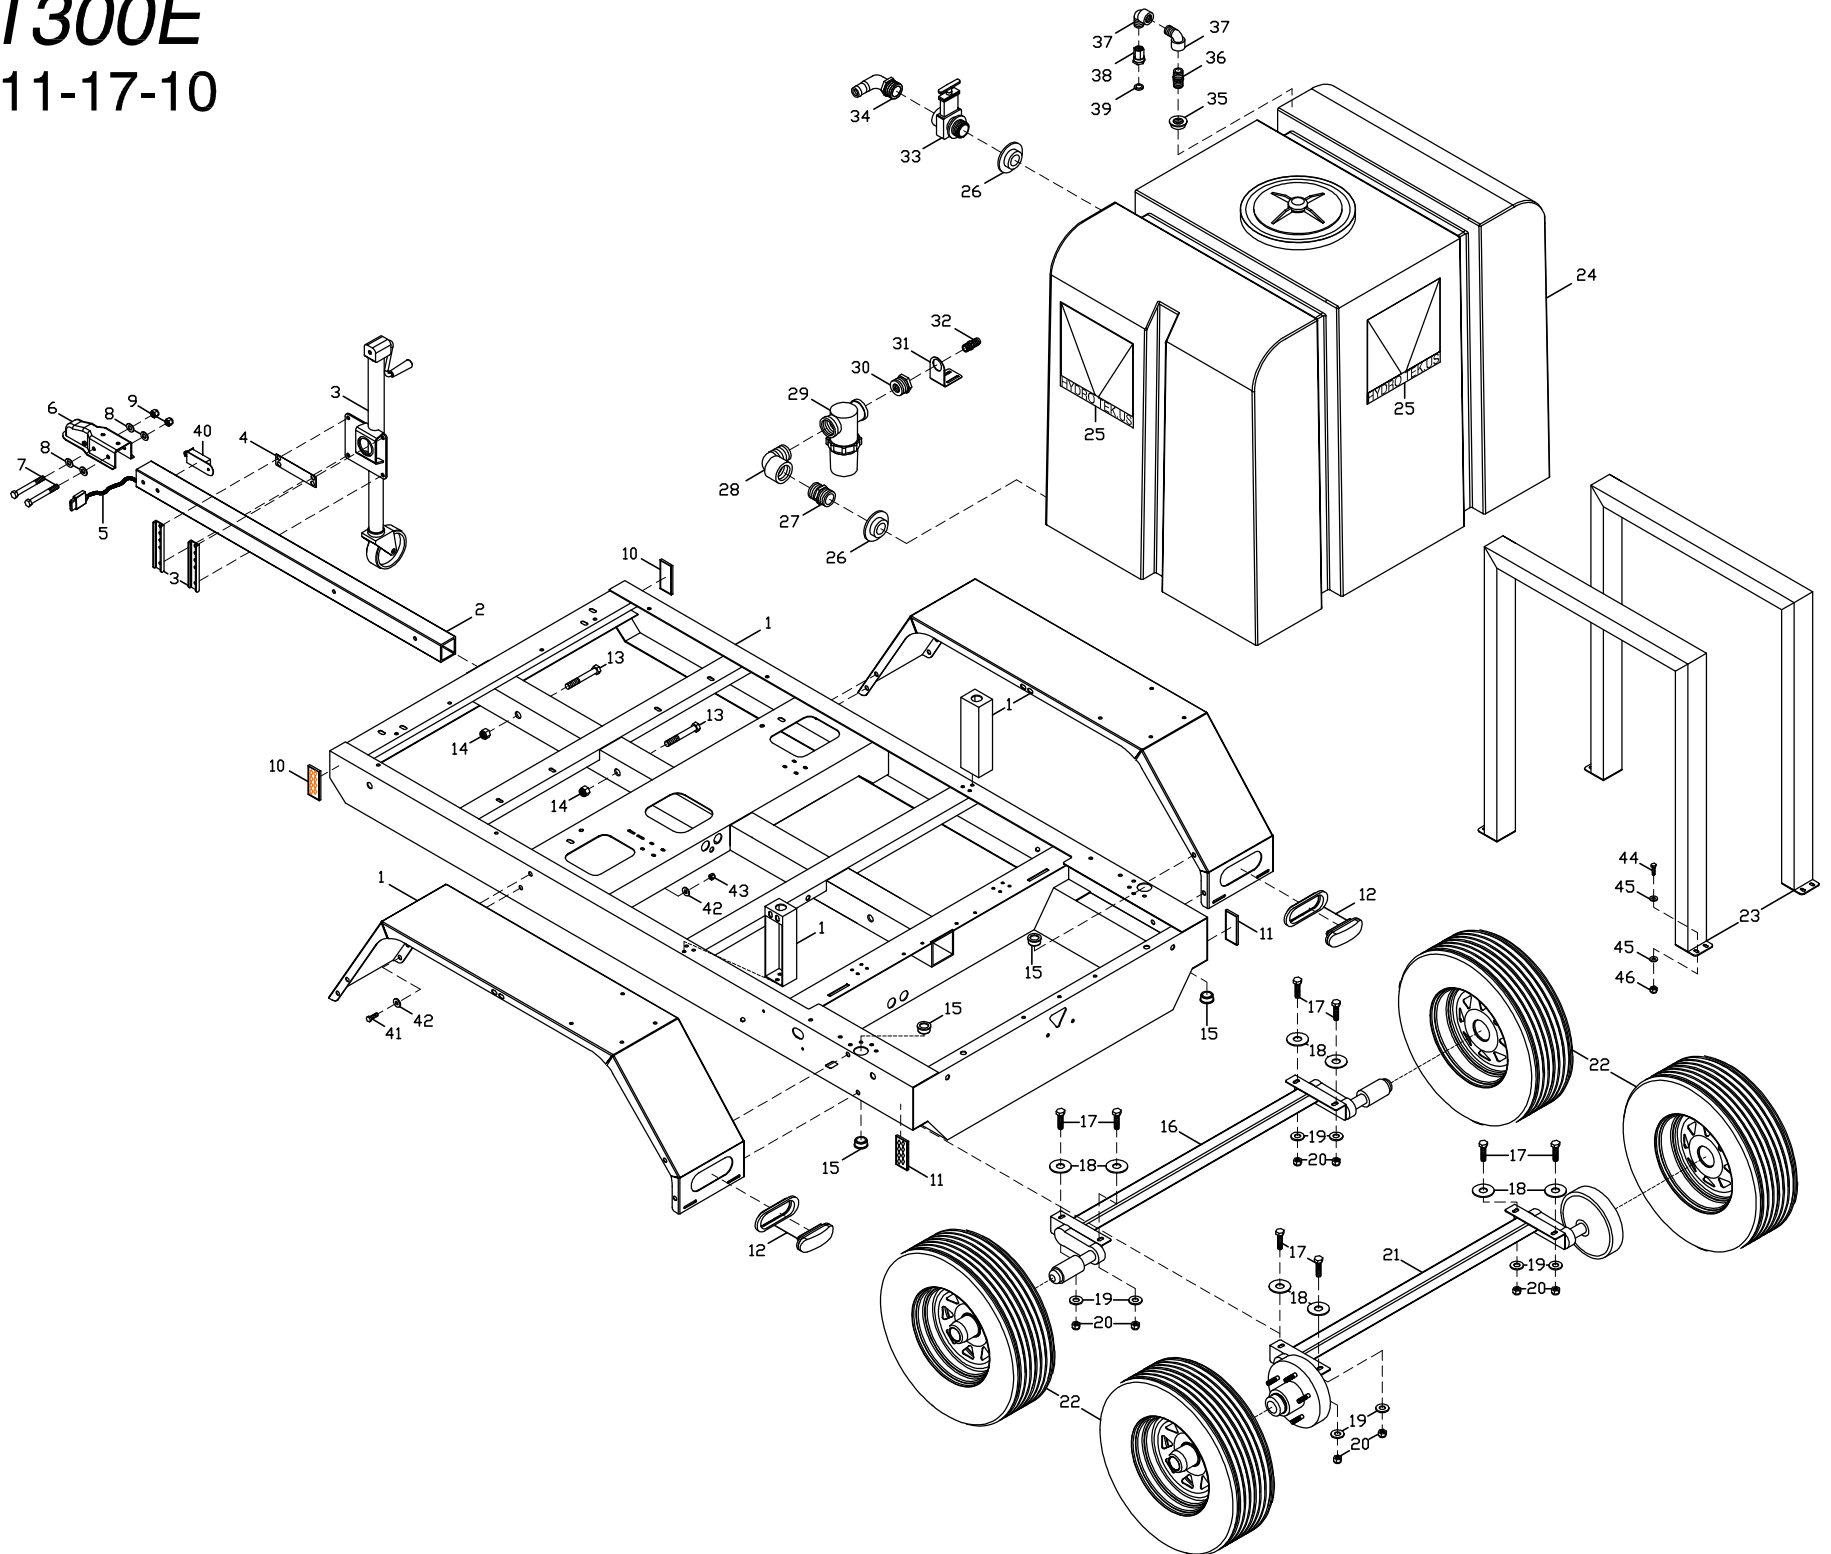

T300E

11-17-10

T300E PARTS LIST

1	HT030	TRAILER FRAME T300 (WITH FENDERS)	24	WT265	WATER TANK 270 GALLON
2	TH500	TRAILER TONGUE, REMOVABLE 5 ft	25	GLL37	LABEL HT LOGO, CLEAR 11.75" x 11.75"
3	TJ130	SWING UP JACK - BOLT ON - 8in	26	DSW25	SPIN WELD FITTING 1 1/2 FLUSH
4	HTJ00	SHIM- TRAILER JACK 1.75x 6.50	27	D2150	NIPPLE 1 1/2 POLY
5	TLW20	WIRE HARNESS 20' 4 LEAD	28	D5614	STREET ELBOW 1.5 POLY
6	TC235	COUPLER 2 x 3 5000# 2in BALL	29	VF150	FILTER 1 1/2" T TYPE 180 MICRO
7	FB868	BOLT 1/2 x 4 1/2 PLATED #5	30	D1615	BUSHING, REDUCING 1 1/2 x 3/4
8	FWC08	WASHER SAE 1/2 PLATED	31	HS061	TRAILER VALVE/STRAINER SUPPORT
9	FNL08	NUT LOCK 1/2-13 PLATED	32	D8120	HOSE BARB 3/4 BRASS
10	TLR83	REFLECTOR; AMBER	33	VVB10	GATE VALVE 1 1/2 PVC
11	TLR84	REFLECTOR; RED	34	D5621	1.5 MT x 1.25 HOSE BARB POLY 90
12	TL500	TAIL LIGHT OVAL STOP/TURN	35	DSW20	SPIN WELD FITTING 3/4 FPT FLUSH
13	FB881	BOLT 5/8 - 11 x 4 1/2 GRADE 5	36	D2120	NIPPLE 3/4 POLY
14	FNR09	NUT 5/8 - 11 LOCKING	37	D5612	STREET ELL 3/4 POLY
15	HL050	DELTRIN BEARING; HOSE REEL 1 x 1	38	D012F	GARDEN H A 3/4 NPT FEM
16	TAR37	AXLE; IDLER TORSION 3700#	39	D0021	SCREEN WASHER GARDEN HOSE ADAPTER
17	FB915	BOLT; 5/8 x 1 3/4 FINE THREAD	40	TLB00	TRAILER BRAKE AWAY SWITCH
18	FWC17	WASHER 11/16 ID PLATED SAE	41	FB616	BOLT 3/8 x 1 PLATED
19	FWC20	WASHER 11/16 ID - 1 5/16 OD 3/16	42	FWC06	WASHER CUT 3/8 PLATED
20	FNL09	NUT LOCK 5/8 - 18, FINE THREAD PLATED	43	FNLO6	NUT LOCK 3/8-16 PLATED
21	TAR38	AXLE; ELECTRIC TORSION 3700#	44	FB516	BOLT 5/16 x 1 PLATED
22	TTA13	TIRE & WHEEL 175-80 13 B 5 LUG	45	FWC05	WASHER CUT 5/16 PLATED
23	HTS03	TANK STRAP 265 GALLON (2 REQUIRED) 2 x 3	46	FNL05	NUT LOCK 5/16-18 PLATED