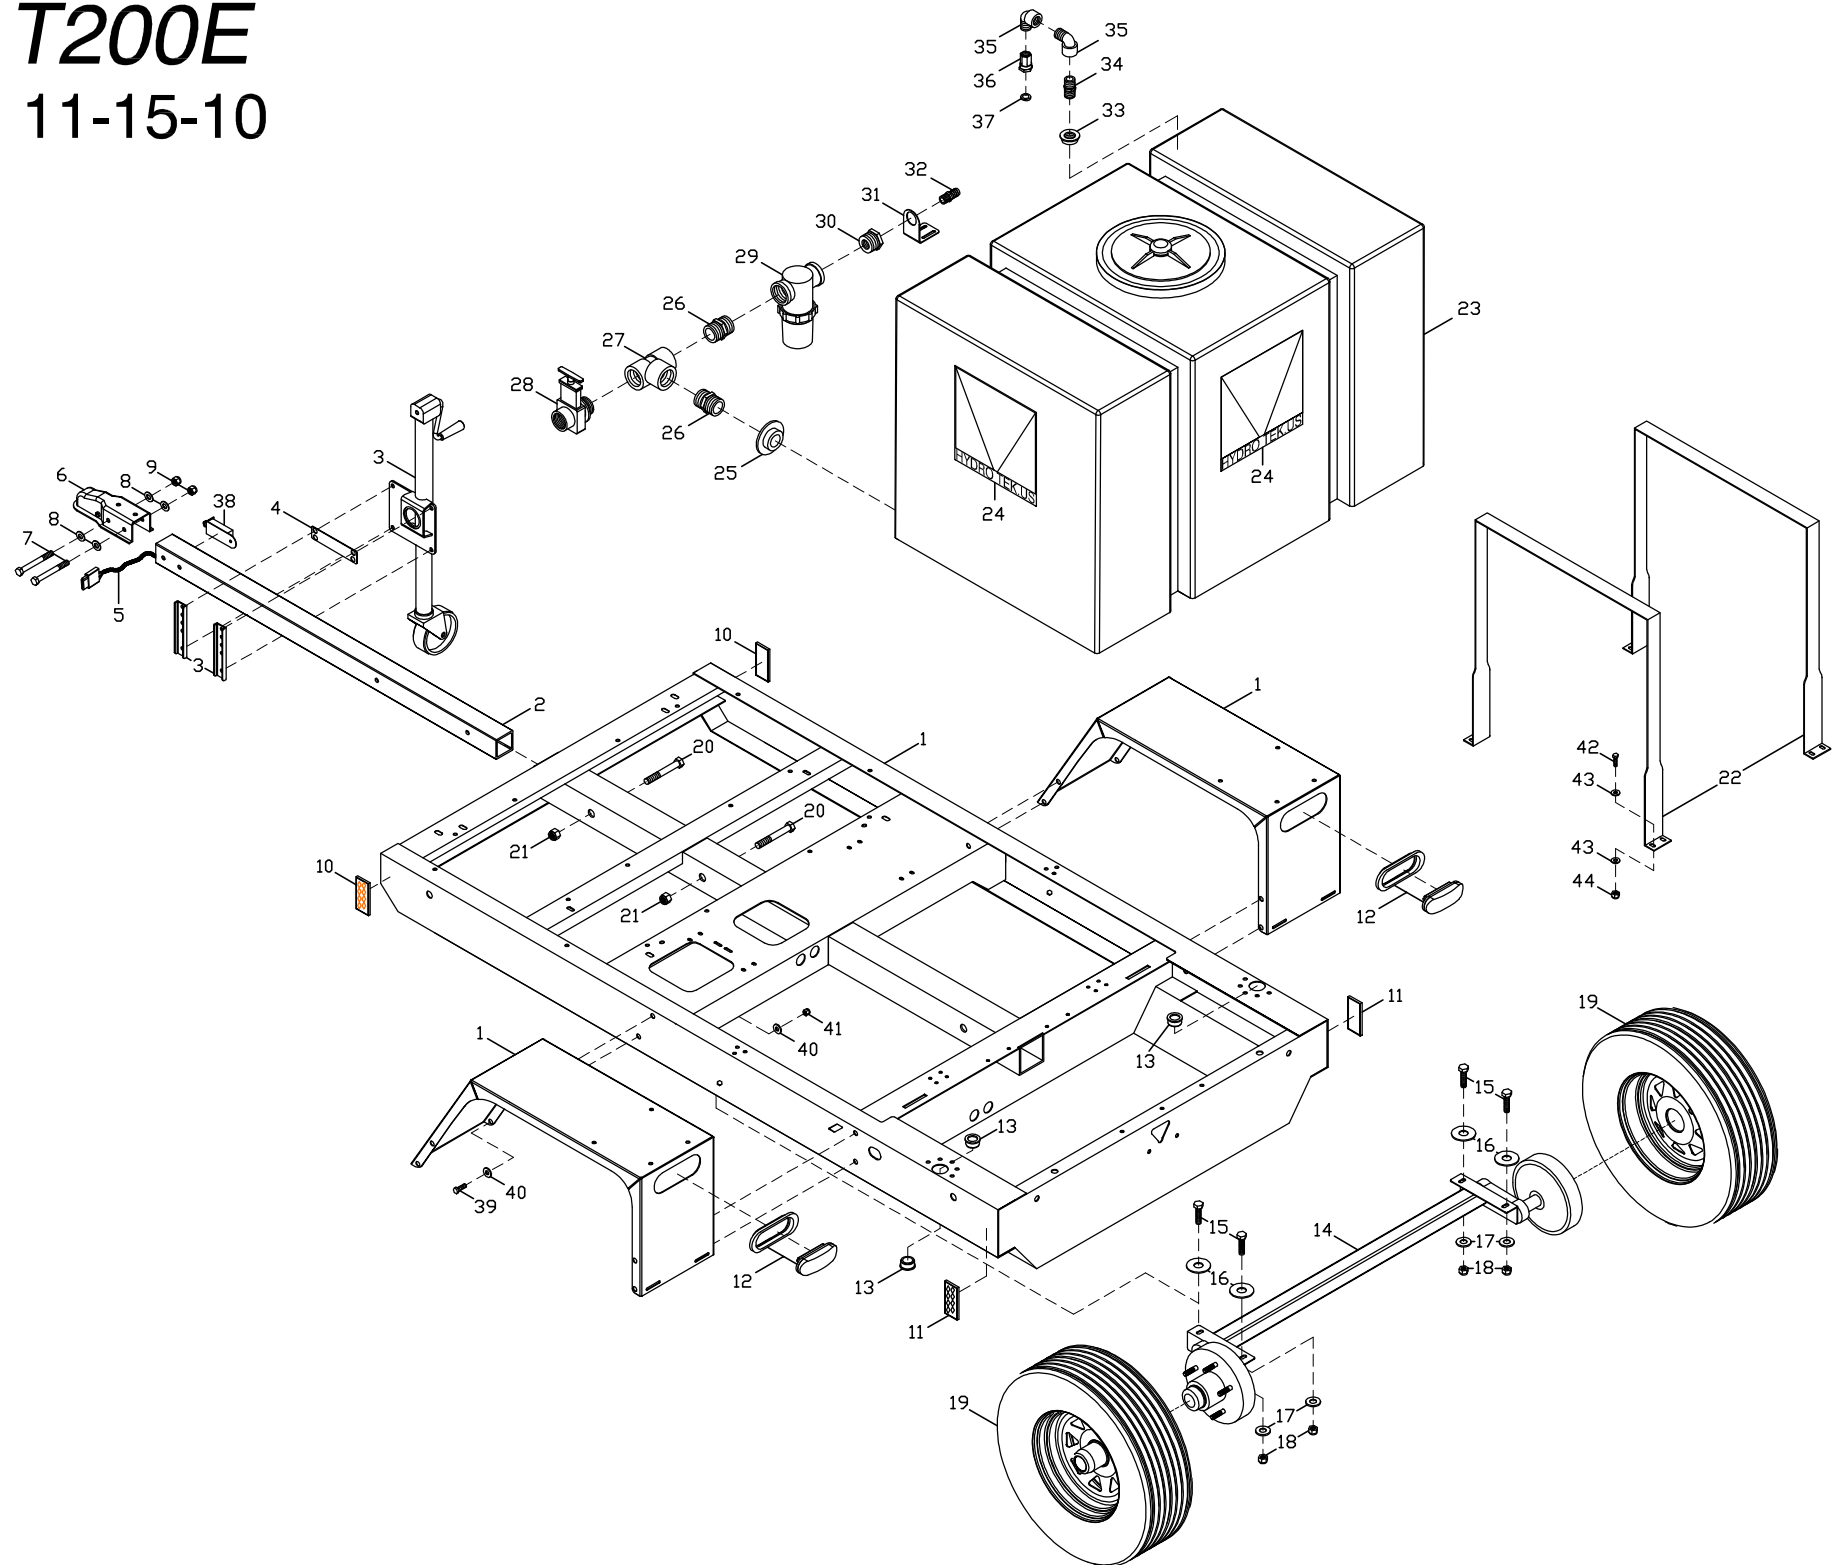

T200E

11-15-10

T200E PARTS LIST

1	HS066	TRAILER FRAME T200 (WITH FENDERS)	23	WT175	WATER TANK 185G (STRAPS NOT INCLUDED)
2	TH500	TRAILER TONGUE, REMOVABLE 5 ft	24	GLL37	LABEL HT LOGO, CLEAR 11.75" x 11.75"
3	TJ130	SWING UP JACK - BOLT ON - 8in	25	DSW25	SPIN WELD FITTING 1 1/2 FLUSH
4	HTJ00	SHIM- TRAILER JACK 1.75x 6.50	26	D2150	NIPPLE 1 1/2 POLY
5	TLW20	WIRE HARNESS 20' 4 LEAD	27	DAT15	POLY TEE 1 1/2
6	TC235	COUPLER 2 x 3 5000# 2in BALL	28	VVB10	GATE VALVE 1 1/2 PVC
7	FB868	BOLT 1/2 x 4 1/2 PLATED #5	29	VF150	FILTER 1 1/2" T TYPE 180 MICRO
8	FWC08	WASHER SAE 1/2 PLATED	30	D1615	BUSHING, REDUCING 1 1/2 x 3/4
9	FNL08	NUT LOCK 1/2-13 PLATED	31	HS061	TRAILER VALVE/STRAINER SUPPORT
10	TLR83	REFLECTOR; AMBER	32	D8120	HOSE BARB 3/4 BRASS
11	TLR84	REFLECTOR; RED	33	DSW20	SPIN WELD FITTING 3/4 FPT FLUSH
12	TL500	TAIL LIGHT OVAL STOP/TURN	34	D2120	NIPPLE 3/4 POLY
13	HL050	DELTRIN BEARING; HOSE REEL 1 x 1	35	D5612	STREET ELL 3/4 POLY
14	TAR38	AXLE; ELECTRIC TORSION 3700#	36	D012F	GARDEN H A 3/4 NPT FEM
15	FB915	BOLT; 5/8 x 1 3/4 FINE THREAD	37	D0021	SCREEN WASHER GARDEN HOSE ADAPTER
16	FWC17	WASHER 11/16 ID PLATED SAE	38	TLB00	TRAILER BRAKE AWAY SWITCH
17	FWC20	WASHER 11/16 ID - 1 5/16 OD 3/16	39	FB616	BOLT 3/8 x 1 PLATED
18	FNL09	NUT LOCK 5/8 - 18, FINE THREAD PLATED	40	FWC06	WASHER CUT 3/8 PLATED
19	TTA14	TIRE & WHEEL 205 - 75 - 14 C 5 LUG	41	FNLO6	NUT LOCK 3/8-16 PLATED
20	FB881	BOLT 5/8 - 11 x 4 1/2 GRADE 5	42	FB516	BOLT 5/16 x 1 PLATED
21	FNR09	NUT 5/8 - 11 LOCKING	43	FWC05	WASHER CUT 5/16 PLATED
22	HCS01	TANK STRAP STNLS STEEL 2 x 76	44	FNL05	NUT LOCK 5/16-18 PLATED