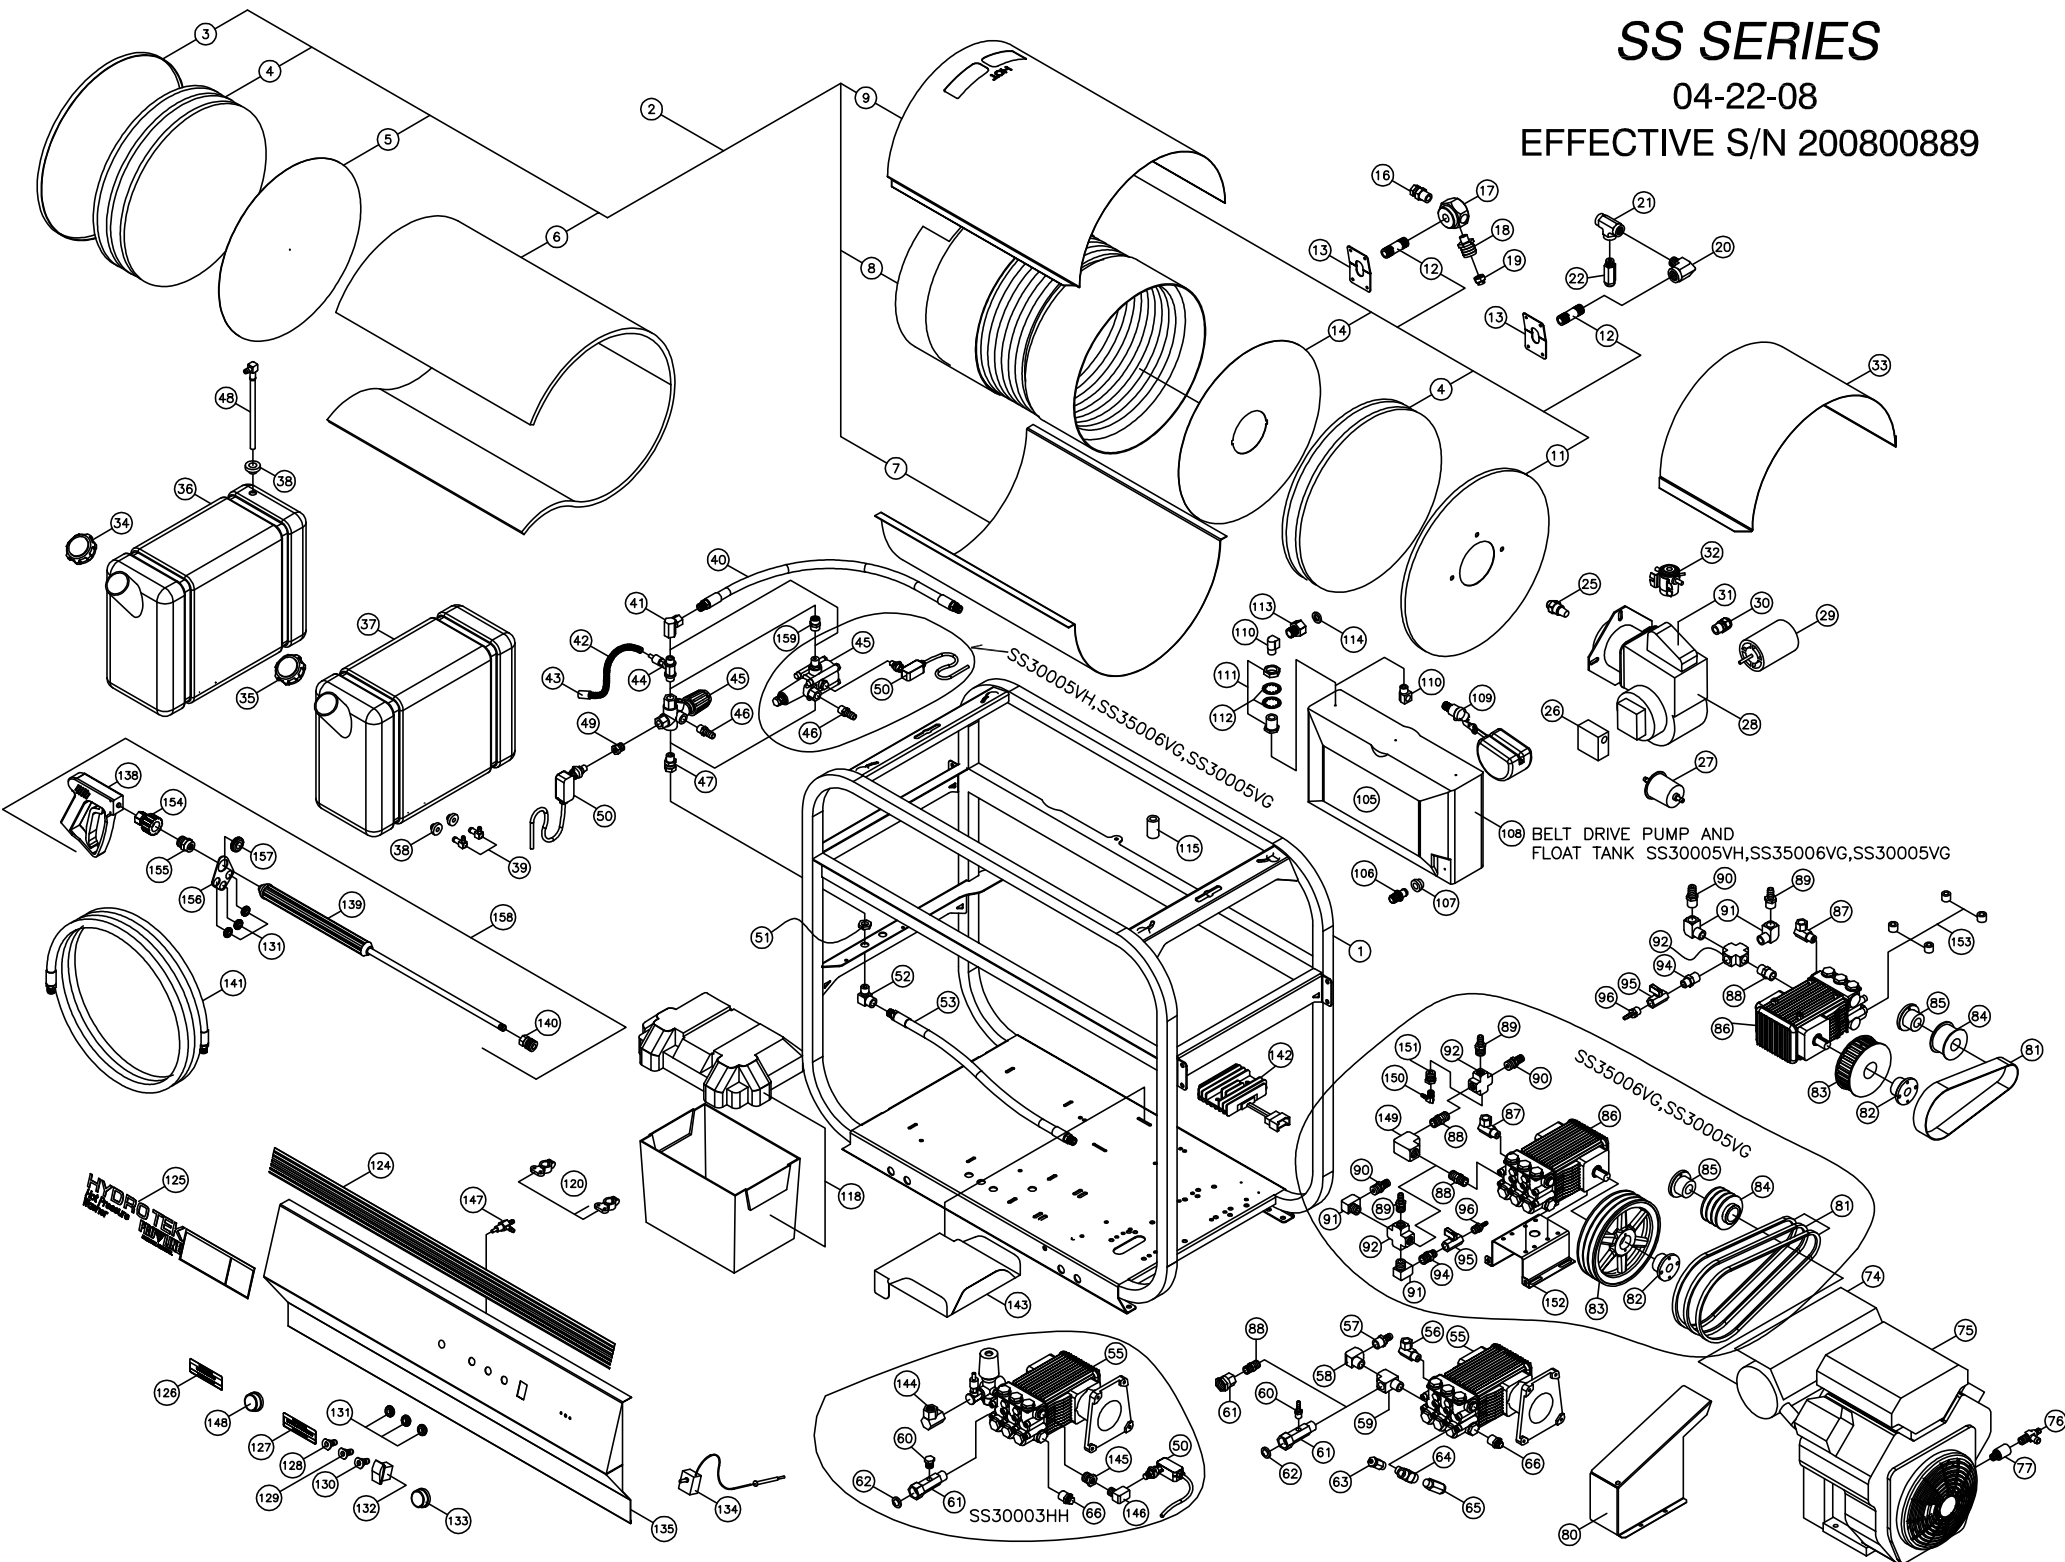

SS SERIES

04-22-08

EFFECTIVE S/N 200800889

SS SERIES PARTS LIST

1	HSS00	FRAME STACKABLE B/D SS ASM	ALL
2	BC225	COIL ASM 4PK (FLAT END COIL)5/01	ALL
3	B0029	COIL CAP (FLAT END COIL) NO HOLE	ALL
4	BN053	8" SECTION OF INSUL BLKT(BN053) CUT X (5) 17.5 DIA	ALL
5	BN125	INSUL DISC RETAINER 17.5 DIA.	ALL
6	BN053	INSUL BLKT 50SQ 1/2X24 8# 25'	ALL
7	B0088	COIL WRAP (FLAT END COIL) BOTTOM	ALL
8	BC480	COIL, 4PK SCH 80	ALL
9	B0089	COIL WRAP (FLAT END COIL) TOP	ALL
11	B0017	END CAP (FLAT END COIL) 18IN BURNER	ALL
12	BC850	BURNER NIPPLE, 1/2x5 SCH80	ALL
13	B2324	COIL NIPPLE RETAINER 1/2in	ALL
14	BN126	INSUL DISC RETAINER 17.5 DIA. W/HOLE	ALL
16	DE568	SWIVEL 3/8F X 1/2M STEEL	ALL
17	HHA00	HEX MANIFOLD OUTLET 1/2 X 1/2 X 3/8 X1/2	ALL
18	UPB05	ADAPTER FITTING-BURST DISC	ALL
19	UPB80	BURST DISC 8000psi	ALL
20	DE586	STREET ELL 1/2" F x 3/8M STEEL	ALL
21	DE066	TEE 3/8" STEEL	ALL
22	UP045	PRESSURE RELIEF 4500+15% -100 qty	SS40004VC,SS35006VG,SS38004VG
	UP137	PRESSURE RELIEF 3700psi black -100qty	SS30005VH,SS32004HG,SS30003HH,SS30005VG
25	BZ225	FUEL NOZZLE 2.25 80B	SS30005VH,SS32004HG,SS40004VC,SS38004VG,SS30005VG
	BZ250	FUEL NOZZLE 2.50 80B	SS35006VG
	BZ175	FUEL NOZZLE 1.75 80B	SS30003HH
26	BPA10	FUEL PUMP MOD A2VA-7116	ALL
27	BF015	FUEL FILTER, INLINE	ALL
	AP100	(OPTIONAL) RACOR FUEL FILTER, UPGRADE	ALL
	BF020	REPLACEMENT RACOR CARTRIDGE	ALL
28	BU013	BURNER, BECKETT 12V W/ SUPPORTED FLANGE	ALL
29	BM514	BURNER MOTOR 12V BECKETT	ALL
30	EWCO8	STRAIN RELIEF 1/2 HEYCO (3/8)	ALL
31	BMT04	IGNITION TRANF BECKET 12V C.C.	ALL
32	ECC07	RELAY, BURNER, 12V DC (CAN TYPE)	ALL
33	HHX41	BURNER RAIN GUARD HX SERIES	ALL
34	WT081	FUEL CAP, GASOLINE	SS30005VH,SS40004VC,SS35006VG,SS38004VG,SS30005VG
35	WT080	FUEL CAP, DIESEL	ALL
36	WT07R	FUEL TANK 7.5 GAS RED	SS30005VH,SS40004VC,SS35006VG,SS38004VG,SS30005VG
37	WT075	FUEL TANK 7.5 DIESEL CLEAR	ALL
38	DF04	FUEL TANK BUSHING 1/4	ALL
39	DFE04	FUEL TANK ELL 1/4"	ALL
40	DH032	HOSE 3/8 X 30IN 5000PSI NO WIP GD	SS32004HG,SS40004VC,SS30005VH,SS35006VG,SS38004VG
	DH200	HOSE 3/8" x 20' 4000PSI	SS30003HH
41	DE766	SWIVEL 3/8F X 90 STEEL	SS30003HH,SS32004HG,SS40004VC,SS30005VH,SS35006VG
	DE866	SWIVEL 3/8F x 3/8M 90 BRAZED	SS30005VG,SS38004VG
	DHB04	TUBING, CLEAR BRAIDED, 1/4"	SS38004VG
42	VF042	STRAINER CHEM (NO CHECK)	SS30003HH,SS40004VC,SS32004HG,SS38004VG
43	VC037	CHEMICAL INJECTOR ADJ. 4000psi	SS30003HH,SS40004VC,SS32004HG,SS38004VG
44	UU323	UNLOADER 4200PSI 8GPM AR	SS40004VC,SS38004VG
45	UU371	UNLOADER 3-5 @ 3500 K7-1	SS30005VH,SS35006VG,SS30005VG
	UU370	UNLOADER 2-4 @ 3200 K7-0	SS32004HG
46	D8068	HOSE BARB 1/2H X 3/8 BRASS	SS32004HG,SS40004VC,SS30005VH,SS35006VG,SS38004VG
	DE566	SWIVEL 3/8 STEEL	SS30005VH,SS35006VG,SS40004VC,SS38004VG,SS30005VG
48	DF599	FUEL TANK ADAPTER W/PLASTIC TUBE	SS40004VC,SS38004VG
49	DA064	BUSHING 3/8 X 1/4 STEEL	ALL
50	VS030	PRESSURE SWITCH 4000 PA/PR16]	ALL
51	D7061	HEX NUT 3/8 BRASS-REMOTE UNLOADER	ALL
52	DC568	STREET ELL 3/8	ALL
53	DH026	HOSE 3/8 X 26.5' 5000PSI	SS32004HG,SS40004VC,SS30005VH,SS35006VG,SS38004VG
	P4060	PUMP 66DX40G11 4000 @ 4 SHAFT	SS30005VG
	PG404	PUMP 4@4000; GENERAL 1 DD	SS40004VC
	PH330	PUMP 3000@3GPM W/UNL/INJ SHAFT	SS32004HG,SS38004VG
	DE866	SWIVEL 3/8F X 3/8M 90	SS30003HH
56	D8088	HOSE BARB 1/2 BRASS	SS32004HG,SS40004VC,SS38004VG
57	D5588	ELBOW, STREET, 1/2", BRASS	SS32004HG,SS40004VC,SS38004VG
58	D6588	STREET TEE 1/2 BRASS	SS32004HG,SS40004VC,SS38004VG
60	D8044	BARB, HOSE, 1/4", BRASS	SS40004VC
	D1040	PLUG 1/4" BRASS	SS30003HH
61	D009M	GARDEN H A 3in LONG 1/2 NPT	SS40004VC,SS30003HH
	D008F	GARDEN HA 1/2" NPT FEMALE	SS32004HG,SS38004VG
	D2088	NIPPLE 1/2" BRASS	SS32004HG
62	D0021	SCREEN WASHER GARDEN H A	SS32004HG,SS40004VCCSS30003HH,SS38004VG
63	VA010	EZ START VALVE	SS40004VC
64	DEB66	BRANCH TEE 3/8 STEEL	SS40004VC
65	UP045	PRESSURE RELIEF 4500+15% -100 qty	SS40004VC
66	UPT46	THERM DUMP VALVE 145f 1/2MPT	SS32004HG,SS30003HH,SS40004VC,SS38004VG
74	MS155	MUFFLER #1 16HP (SC / SS)	SS30005VH,SS40004VC
75	MS150	ENGINE GAS 16HP VANGUARD E/S	SS30005VH,SS40004VC,SS30005VG
	MH135	ENGINE 13HP HONDA E/S 18AMP	SS32004HG
	MH009	ENGINE 9 HP HONDA PULL START 1	SS30003HH
	MS145	ENGINE 14hp VANGUARD E/S	SS38004VG