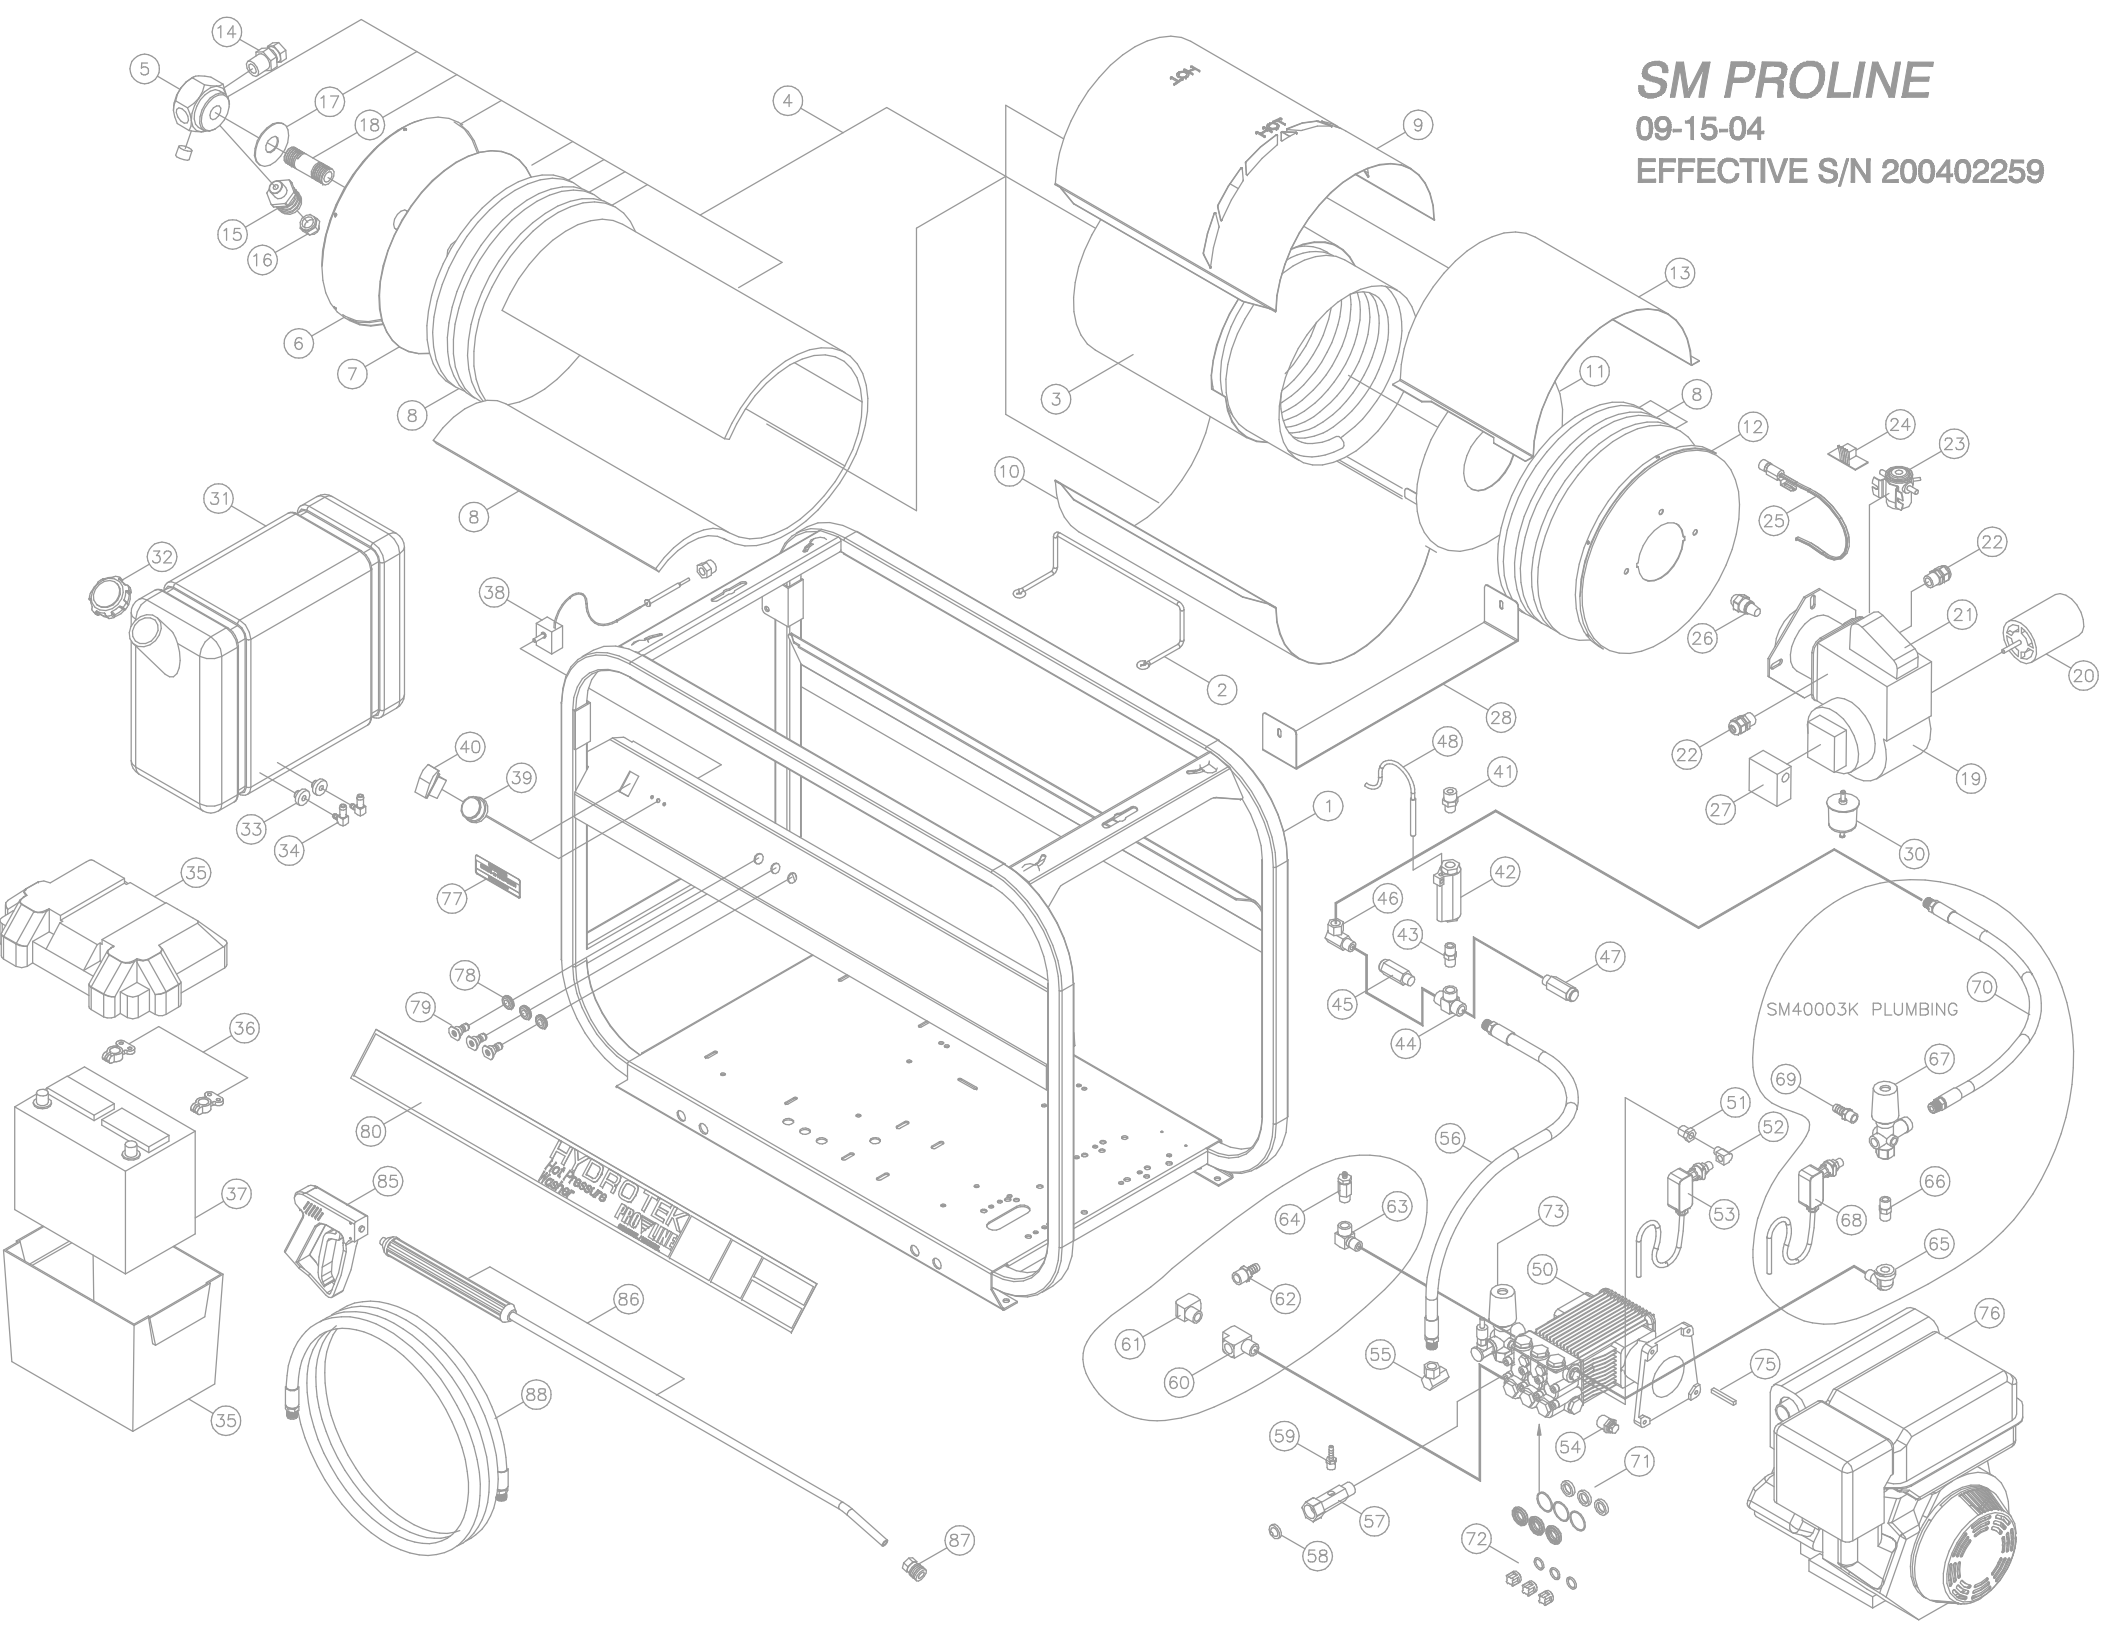

SM PROLINE

09-15-04

EFFECTIVE S/N 200402259

SM SERIES PARTS LIST

PART NO.	DESCRIPTION	MODELS USED
1 HSM16	SM FRAME ASM	ALL
2 HHP29	WIRE HOSE HOOK - ZINC PLATED	ALL
3 BC224	COIL REPLACEMENT HD,HG,SM,CPL,HJ SERIES	ALL
4 BC221	COIL ASM 1PK SCH 80 HG SERIES	ALL
5 HHA00	HEX MANIFOLD OUTLET 1/2 X 1/2 X 3/8	ALL
6 B0003	HG COIL CAP 1 3/8IN ID X 14IN	ALL
7 BN127	DISC RETAINER 13.20" OD W/1.30" HOLE	ALL
8 BN053	INSULATION BLKT 50SQ' 1/2X24 8# 25'	ALL
9 B0097	COIL WRAP HG TOP	ALL
10 B0098	COIL WRAP HG BOTTOM	ALL
11 BN105	DISC RETAINER 12.25" OD W/4.375" HOLE	ALL
12 B0004	HG COIL HEAD 4IN ID X 14IN ASM	ALL
13 HHD05	HD / SM BURNER RAIN GUARD	ALL
14 DE568	SWIVEL 3/8F X 1/2M	ALL
15 UPB05	ADAPTER FITTING-BURST DISC	ALL
16 UPB80	BURST DISC 8000psi	SM40003K
UPB10	BURST DISC 5000psi	SM24003VH, SM30003K
17 FW225	WASHER 2.25 O.D. 16GA STAINLESS	ALL
18 BC825	BURNER NIPPLE 1/2 X 2.5 SCH 80 BLK	ALL
19 BU013	BURNER, BECKETT 12V W/ SUPPORTED FLANGE	ALL
20 BM514	BURNER MOTOR 12V BECKETT	ALL
21 BMT04	IGNITION TRANF BECKETT 12V C.C.	ALL
22 EWC08	STRAIN RELIEF 1/2 HEYCO (3/8)	ALL
23 ECC07	RELAY, BURNER, 12V DC (CAN TYPE)	ALL
24 BMC40	12V IGNITION CONTROL BOARD	SM24003VH
25 BMC20	CAD EYE CELL	SM24003VH
26 BZ150	FUEL NOZZLE 1.5 80B	SM40003K, SM30003K
BZ121	FUEL NOZZLE 1.2 70B	SM24003VH
27 BPA10	FUEL PUMP MOD A2VA-7116	ALL
28 HSM07	HEAT SHIELD/BURNER SUPPORT SM	ALL
30 BF015	FUEL FILTER, INLINE	ALL
31 WT075	FUEL TANK 7.5 DIESEL CLEAR	ALL
32 WT080	FUEL CAP, DIESEL	ALL
33 DFF04	FUEL TANK BUSHING 1/4	ALL
34 DFE04	FUEL TANK ELL 1/4	ALL
35 HB100	BATTERY BOX ATTWOOD G24 (LARGE) 493	ALL
36 ET500	BATTERY POST TERMINAL	ALL
37 EB24F	BATTERY #24 500CCA	ALL (OPTIONAL)
38 ECH50	THERMOSTAT,60-250 1 GP PART=25	ALL
39 ECH72	KNOB, RED .25 X 1.5OD	ALL
40 EC405	ROCKER SWITCH CLR 12V 20A DPST	ALL
41 DB507	NIPPLE 3/8 X 1/2 STEEL	ALL
42 VS005	FLOW SWITCH 8 @ 4200 ST5	ALL
43 DB506	NIPPLE 3/8 STEEL	ALL
44 DE066	TEE 3/8 STEEL	ALL
45 UP128	PRESSURE RELIEF 2800psi blue	SM24003VH
UP137	PRESSURE RELIEF 3700psi black	SM30003K
46 DE866	SWIVEL 3/8F X 3/8M 90	SM40003K
47 UP045	PRESSURE RELIEF 4500+15% red	SM40003K
48 VS003	REED SWITCH FOR(AP500)	ALL
50 PH326	PUMP 2.5@2600 W/UNLDR GAS AR	SM24003VH
PH330	PUMP XMV3G30D-F24C21 3000@3GPM	SM30003K
PH404	PUMP 4000@3.5GP NO UNLOADER	SM40003K
51 D1064	BUSHING 3/8 X 1/4 BRASS	SM24003K, SM30003K
52 D5544	STREET ELL 1/4 BRASS (COMPACT)	SM24003K, SM30003K
53 VS030	PRESSURE SWITCH 4000 PA/PR16]	SM24003K, SM30003K