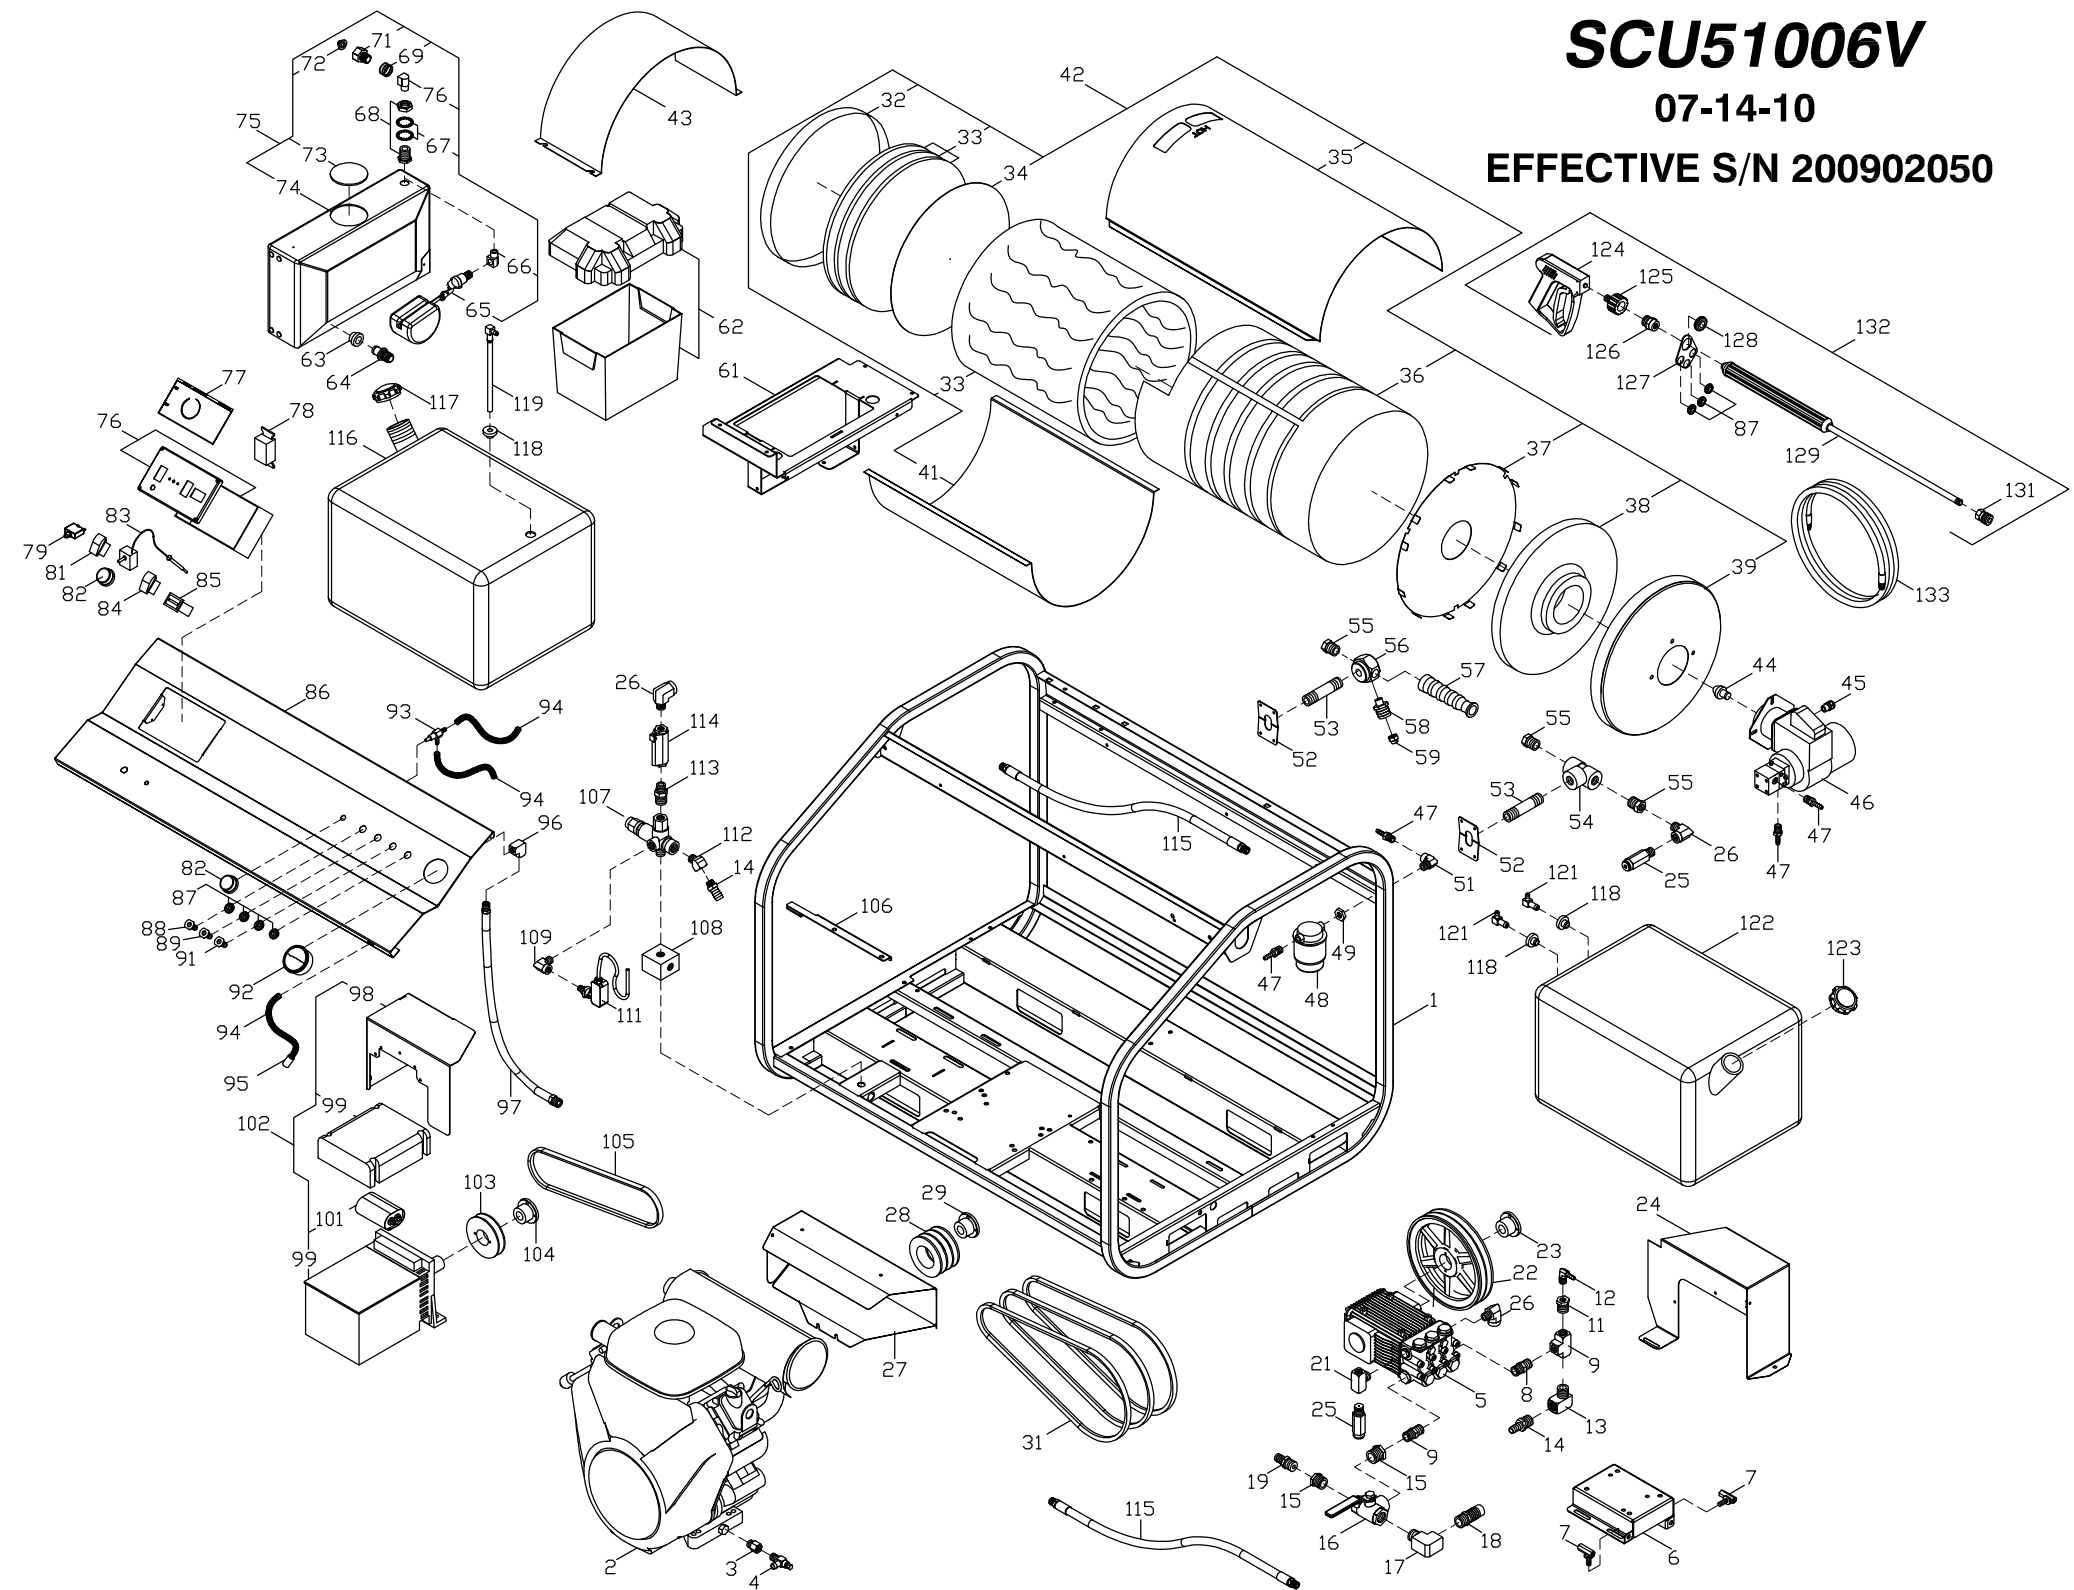

SCU51006V

07-14-10

EFFECTIVE S/N 200902050

SCU51006V PARTS LIST

S/N 200902050

14 JULY '10

1	HSC14	SCU FRAME 14 STAINLESS (2008)	46	BU007	BURNER; WAYNE 110v CAP 2-4	91	NN504	NOZZLE 05 x 40
2	MS290	ENGINE GAS 31HP VANGUARD E/S W/MUFFLER	47	D8044	BARB; HOSE; 1/4; BRASS* .312 t	92	UG057	GAUGE; 6000psi DUAL SCALE; PN
3	D4060	MALE ADAPTER 3/8 BRASS	48	BF020	FUEL FILTER; RACOR HYDRO TEK	93	VVC10	CHEMICAL MET VALVE MV-100 MOD
4	MS007	OIL DRAIN VALVE 14mm	49	D7064	HEX NUT 1/4 BRASS	94	DHB04	TUBING; CLEAR BRAIDED; 1/4
5	PG590	PUMP - TSP1821	50			95	VF045	STRAINER CHEMICAL W/CHECK
6	HSC40	PUMP RAIL ASSEM. SCU-2008 MODELS	51	DC043	STREET ELL 1/4 STEEL	96	DC044	ELL 1/4 STEELE
7	HPR60	PUMP RAIL BOLT	52	B2324	COIL NIPPLE RETAINER 1/2in 12/98BL	97	DH128	HOSE 1/4 x 26" 5000psi HN GAUGE HN MODULE GAUGE HOSE
8	D2088	NIPPLE 1/2 BRASS	53	BC857	BURNER NIPPLE; 1/2 x 5.5 SCH 160	98	HSC20	GENERATOR BELT GUARD SCU
9	D6088	TEE 1/2 BRASS	54	DE088	TEE 1/2 STEEL A105 FORGED	99	MB020	GENERATOR 2500w LSA321L10
10			55	DA086	BUSHING 1/2 x 3/8 STEEL	100		
11	D1084	BUSHING 1/2 x 1/4 BRASS	56	HHA01	HEX MANI OUTLET 1/2x1/2xREEL	101	MB025	CAPACITOR, GENERATOR 15MFD
12	D8040	HOSE BARB 1/4 90 ELBOW	57	ECH75	HEAVY DUTY BEND RESTICTOR-B	102	MB052	SCU GENERATOR ASSEMBLY (2008)
13	D5588	STREET ELL 1/2 BRASS	58	UPB05	ADAPTER FITTING-BURST DISC***	103	KT036	SHEAVE BK36H
14	D8088	HOSE BARB 1/2 BRASS	59	UPB80	BURST DISC 8000psi TORQUE 32-4	104	KSH19	BUSHING H24mm
15	D1128	BUSHING 3/4 x 1/2 BRASS	60			105	KSB36	BELT BX36
16	VVB38	BALL VALVE 3/4 3-WAY	61	HB024	BATTERY BOX TRAY SCU (2008)	106	HPR57	ADJUSTER BRKT ASM-GENERATOR SCU
17	B5512	STREET ELBOW 3/4 BRASS	62	HB100	BATTERY BOX ATWOOD G24 (LARGE)	107	UU507	UNLOADER; 10 GPM; 5100 PSI
18	DJ045	ORIFICED BARB .453 3/4NPT x 1"H BARB W/NYLON ORIFICE	63	DFF10	WATER TANK BUSHING 5/8	108	HUN01	UNLOADER BLOCK 3/8 F 5,000 PSI
19	D8077	HOSE BARB 5/8H x 1/2 406 ID RED	64	DQF10	DISCONNECT BARB / TANK FITTING	109	DC046	STREET ELL 1/4 M x 3/8 F STEEL
20			65	VVF08	FLOAT VALVE 3/8 BRASS	110		
21	DEB66	BRANCH TEE 3/8 STEEL	66	D5566	STREET ELL 3/8 BRASS	111	V5025	PRESSURE SWITCH 15 AMP 5800P
22	KV090	SHEAVE 3BK90H	67	FW700	WASHER LOCK 1" GALV.	112	D4588	ELBOW; STREET; 45 DEG 1/2 BRASS
23	KSH17	BUSHING H20mm	68	D7520	PANEL FITTING 3/4 BRASS	113	DB680	NIPPLE 3/8 STAINLESS
24	HSC42	PUMP BELT GUARD SCU HIGH FLOW UNITS	69	D0010	SPRING GARDEN HA	114	VS019	FLOWSWITCH; 3/8" F, 5650 PSI, 88
25	UP060	PRESSURE RELIEF 6,000PSI GENERAL	70			115	DH013	HOSE 3/8 MP x 3/8 MPS x 48 5400
26	DC567	STREET ELL 3/8 STNLS STL	71	D006M	GARDEN HA 3/8 NPT MALE	116	WT08R	FUEL TANK 18 GAL GAS RED
27	HS049	MUFFLER HEAT SHIELD 29 VANGUARD	72	D0021	SCREEN WASHER GARDEN HA	117	WT081	FUEL CAP; GASOLINE
28	KV060	SHEAVE 4TB38	73	H1017	TANK CAP 4" w/HOLE	118	DFF04	FUEL TANK BUSHING 1/4
29	KSP18	BUSHING P1 x 1 1/8	74	WT040	TANK; FLOAT 4GAL HD LINNEAR	119	DF599	FUEL TANK ADAPTER W/PLASTIC TUBE
30			75	WT046	FLOAT TANK ASM w/VALVE FILTER	120		
31	KSB45	BELT BX45	76	HSC51	LASER CUT SC BOX ASM/TOP AND BOTTOM	121	DFE04	FUEL TANK ELL 1/4
32	B0028	COIL CAP FLAT SC 18" NO HOLE	77	GLL57	LABEL; SC/SS PANEL CONTROL BOX***	122	WT078	FUEL TANK 18 GAL DIESEL CLEAR*
33	BN053	INSUL BLKT 50SQ' 1/2 x 24 8#25'	78	EP154	GFCI DUPLEX RECEPTACLE 20 AMP	123	WT080	FUEL CAP; DIESEL
34	BN112	INSUL DISC RETAINER 18" SC FLAT END CAP	79	ECF10	CIRCUIT BREAKER 15 AMP*	124	VG500	TRIGGER GUN, INSULATED 5000psi 320F
35	B2315	COIL WRAP TOP W/RG 36in ASM 8/98JR	80			125	DQ74T	M22 TWIST COUPLER 1/4" MALE
36	BC580	COIL; 4PK SCH 160	81	EC410	ROCKER SWITCH 110V RED SPST	126	DQ74F	TWIST COUPLER 1/4 PLUG FEM-sut
37	BN111	INSULATION DISC RETAINER 4in HOLE	82	ECH70	KNOB; BLUE .25id x 1.5od	127	HNZ05	NOZZLE HOLDER (FOR WAND)
38	BN054	INSULATION HEAD 18" (TOP HAT)	83	ECH55	THERMOSTAT; 60-190F	128	HLB30	GROMET ; NOZZLE HOLDER***
39	B0013	COIL CAP ASM 18in 4.5id GRAINE 8/98JR	84	EC411	ROCKER SWITCH 110V CLEAR SPST	129	VW045	WAND 1/4 x 48in MOLDED GRIP
40			85	EM601	HOUR METER 110V	130		
41	B2323	COIL WRAP BOTTOM ASM 12/98BL	86	HSC38	SCU CONTROL PANEL, EZ ACCESS (2008)	131	NP040	NOZZLE PROTECTOR 1/4 w/BUSHING
42	BC491	COIL ASM 4PK SCH80 SCU (2008)	87	HLB09	GROMET NOZZLE HOLDER***	132	AVGH5	GUN / WAND ASM 5000 PSI
43	HSC19	BATTERY RAIN GUARD-SCU (2008)	88	NN500	NOZZLE 05 x 0	133	DH060	HOSE 3/8 x 50' 5000psi BLU/GRY 25
44	BZ400	FUEL NOZZLE 4.0 90B	89	NN502	NOZZLE 05 x 15			
45	EWCO8	STRAIN RELIEF 1/2 HEYCO (3/8)	90					