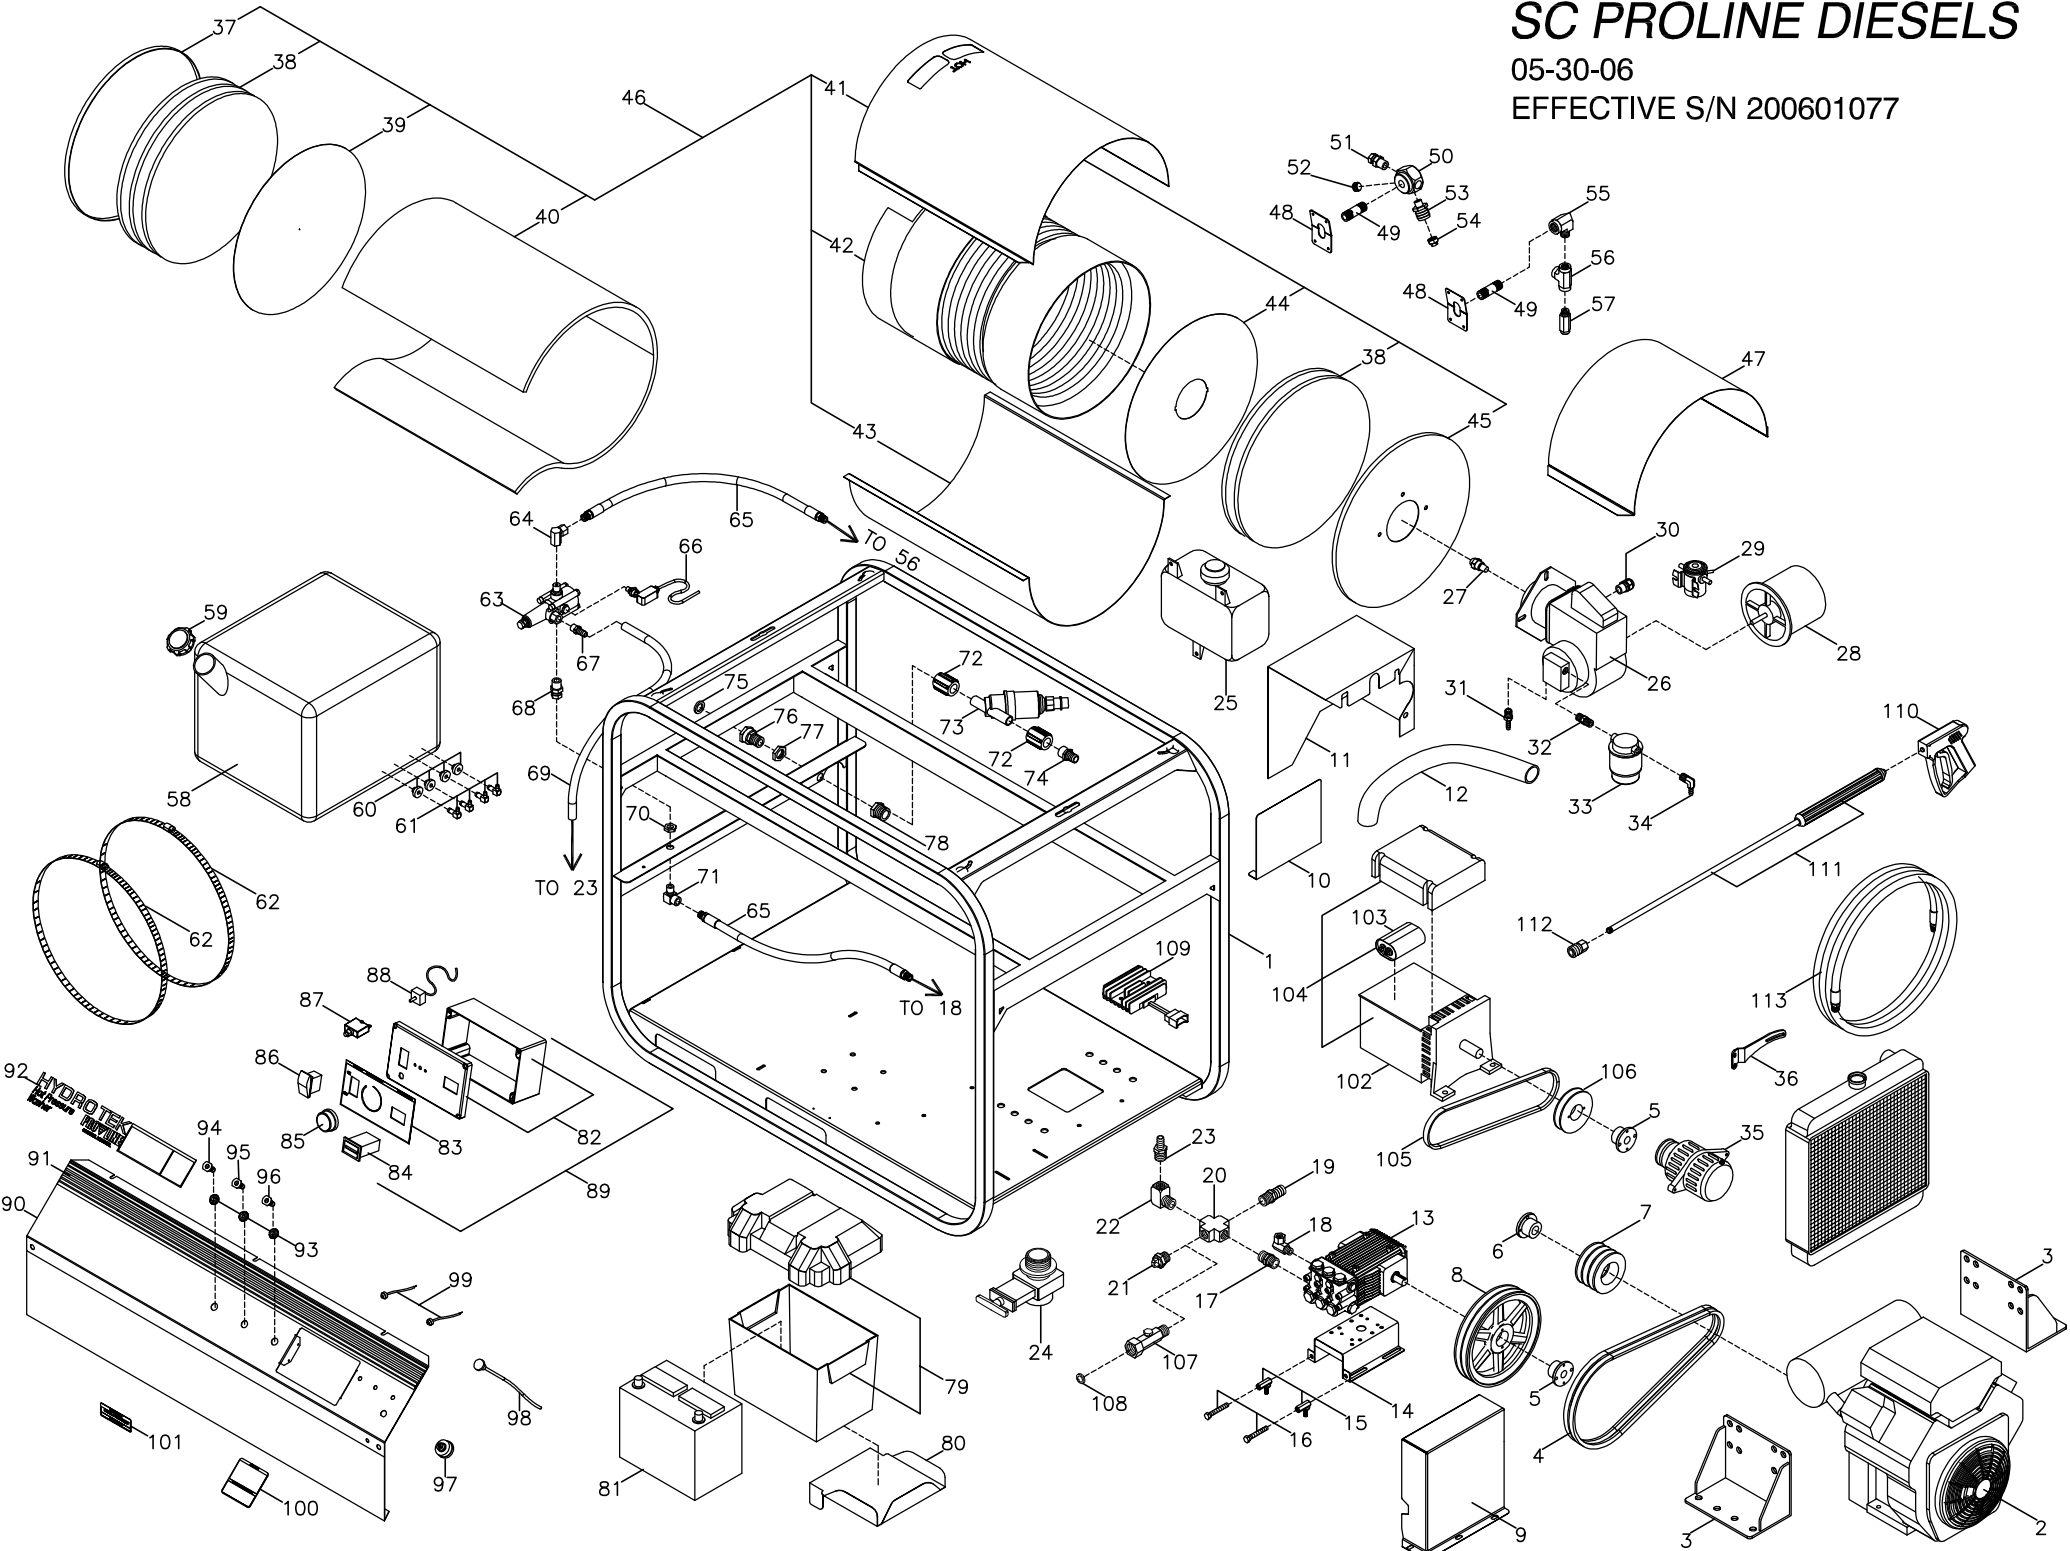

SC PROLINE DIESELS

05-30-06

EFFECTIVE S/N 200601077

SC	PROLINE DIESELS PARTS LIST			05-30-06 EFFECTIVE S/N 200601077			
1	HSC01	SC FRAME S.S DIESEL PRO TEC SC30006D12	ALL	60	DFF04	FUEL TANK BUSHING 1/4"	ALL
2	MU210	ENGINE DIESEL 13.3 HP KUBOTA	ALL	61	DFE04	FUEL TANK ELL 1/4"	ALL
3	HS227	ZINC PLATED ENGINE MOUNT 13.3 HP KUBOTA	ALL	62	FC084	WORMGEAR CLAMP 2 1/2 x 20	ALL
4	KSB38	BELT BX38	SC30006D12	63	UU371	UNLOADER 3-5 @ 3500 K7-1	ALL
	KSB36	BELT BX36	SC30005DH	64	DE766	SWIVEL 3/8" F x 90 STEEL (BRAZED)	ALL
5	KSH19	BUSHING H24MM	ALL	65	DH034	HOSE 3/8" x 34" 5000psi NO WIP	ALL
6	KSP18	BUSHING P1 x 1 1/8"	ALL	66	VS030	PRESURE SWITCH 4000 1/4" PR16	ALL
7	KV038	SHEAVE 3TB38	ALL	67	D8068	HOSE BARB 1/2"H x 3/8"P BRASS	ALL
8	KU100	SHEAVE 2BK100H	SC30006D12	68	DE566	SWIVEL 3/8" STEEL	ALL
	KU080	SHEAVE 2BK80H	SC30005DH	69	DHC80	HOSE; 1/2" LO PRESS BLACK	ALL
9	HSC61	SC PUMP BELT GUARD KOHLER 18HP	ALL	70	D7061	HEX NUT 3/8" BRASS-REMOTE UNLOADER	ALL
10	MU214	PULLEY GUARD 12.5 HP KUBOTA SC30006D12	ALL	71	DC568	STREET ELL 3/8" STEEL	ALL
11	MU212	FLYWHEEL GUARD 12.5 HP KUBOTA SC30006D12	SC30006D12	72	D3120	COUPLING 3/4" POLY	SC30006D12
	HS030	SC30005DH GEN BELT GUARD	SC30005DH	73	VF125	FILTER 3/4" Y TYPE 80 MICRON/20	SC30006D12
12	DHR74	RADIATOR HOSE 1 1/4"	ALL	74	D8120	HOSE BARB 3/4" BRASS*	SC30006D12
13	PG563	PUMP TS2021B 5.6 @3500 GEN	SC30006D12	75	D0020	WASHER GARDEN H A	SC30006D12
	PH411	PUMP 4@4000 & 4.8@3000 RIGHT HANDED	SC30005DH	76	D008M	GARDEN H A 1/2" NPT MALE	SC30006D12
14	HPR07	PUMP MOUNTING RAIL-GENERAL/AR 12 GA SS	SC30006D12	77	D7080	LOCKNUT 1/2" BRASS NPT	SC30006D12
	HPR10	PUMP ANGLE RAIL AR 4000 12/00-# INCLUDES ALL PROCESS	SC30005DH	78	D1128	BUSHING 3/4" x 1/2" BRASS	SC30006D12
15	HPR60	PUMP RAIL BOLT	ALL	79	HB100	BATTERY BOX ATTWOOD G24 (LARGE)	ALL
16	FB641	BOLT 3/8" x 2 1/2" PLD ALLTHREAD	ALL	80	HB026	LARGE BATTERY BOX TRAY	ALL
17	D2088	NIPPLE 1/2" BRASS	ALL	81	EB24F	BATTERY GROUP 24 550CCA	OPTIONAL
18	DE866	SWIVEL 3/8" F x 3/8" M 90	ALL	82	HSS51	LASER CUT BOX ASM	ALL
19	D8128	HOSE BARB 3/4"H x 1/2"P BRASS	SC30006D12	83	GLL57	LABEL; SC/SS PANEL CONTROL BOX**	ALL
	UPT46	THERM DUMP VALVE 145f 1/2"MPT	SC30005DH	84	EM305	HOUR METER 12 VOLT DC	SC30006D12
20	D6788	CROSS 1/2" BRASS-not potted	ALL	85	ECH72	KNOB; RED .25 x 1.5 O.D	ALL
21	UPT46	THERM DUMP VALVE 145f 1/2"MPT	SC30006D12	86	EC405	ROCKER SWITCH CLR 12V 20A DPST	SC30006D12
22	D5588	ELBOW; STREET; 1/2" BRASS	ALL		EC410	ROCKER SWITCH 110V RED SPST	SC30005DH
23	D8088	HOSE BARB 1/2" BRASS	ALL	87	ECF15	CIRCUIT BREAKER 20 AMPB	SC30006D12
24	VVB10	GATE VALVE 1 1/2" PVC	SC30006D12		ECF10	CIRCUIT BREAKER 15 AMP*	SC30005DH
25	MU155	COOLANT RECOVERY TANK	ALL	88	ECH55	THERMOSTAT; 60-190F***	ALL
26	BU013	BURNER; BECKETT 12V W/ SUPPORTED FLANGE	SC30006D12	89	ESS02	SS/SC COMBO BOX SC30006D12 12V	SC30006D12
	BU007	BURNER; WAYNE 110V CAP 2-4	SC30005DH		HS028	SC COMBO BOX SC30005DH 115V	SC30005DH
27	BZ225	FUEL NOZZEL 2.25 80B	SC30006D12	90	HSC24	CONTROL PANEL SC30006D12,SC30005DH	ALL
	BZ300	FUEL NOZZEL 3.00 90B	SC30005DH	91	GLL72	PINSTRIPES MULTI RED (rolls=150')	ALL
28	BM514	BURNER MOTOR 12V BECKETT	SC30006D12	92	GLL95	LABEL PRO LINE 3.125 x 21.875	ALL
	BM554	BURNER MOTOR 115V WAYNE	SC30005DH	93	HLB09	GROMET NOZZLE HOLDER	ALL
29	ECC07	RELAY; BURNER; 12V DC (CAN TYP	SC30006D12	94	NQ600	NOZZLE/QDC 06 x 0	SC30006D12
30	EWC08	STRAIN RELIEF 1/2" HEYCO	ALL		NQ550	NOZZEL/QDC 055 x 0"	SC30005DH
31	D8044	BARB; HOSE; 1/4" BRASS .312t	ALL	95	NQ602	NOZZLE/QDC 06 x 15	SC30006D12
32	D2044	NIPPLE 1/4" BRASS	ALL		NQ552	NOZZEL/QDC 055 x 15"	SC30005DH
33	BF020	FUEL FILTER RACOR HYDRO TEK	ALL	96	NQ604	NOZZLE/QDC 06 x 40	SC30006D12
34	D8040	HOSE BARB 1/4" 90 ELBOW	ALL		NQ554	NOZZEL/QDC 055 x 40	SC30005DH
35	MU216	ALTERNATOR KUBOTA 40 AMP	SC30006D12	97	ESC24	KEY SWITCH HARNESS KUBOTA 13.3 HP	ALL
36	MU218	BRACKET ALTERNATOR KUBOTA	SC30006D12	98	HL216	CHOKE CABLE 6'	ALL
37	B0029	COIL CAP (FLAT END COIL) NO HOLE	ALL	99	MU262	INDICATOR LAMP; KOBOTA	ALL
38	BN053	8' SECTION OF INSUL BLKT(BN053) CUT x (5) 17.5 DIA	ALL	100	GLL30	MAINTENANCE LABEL 4 x 4 SC,SS	ALL
39	BN125	INSULATION DISC RETAINER 17.5 DIA	ALL	101	GLL20	LABEL DIESEL FUEL ONLY	ALL
40	BN053	INSUL BLKT50SQ 1/2" x 24 8# 25'	ALL	102	MB020	GENERATOR 2500w LSA321L10	SC30005DH
41	B0089	COIL WRAP (FLAT END COIL) TOP	ALL	103	MB025	CAPACITOR, GENERATOR 15MFD	SC30005DH
42	BC480	COIL 4PK SCH 80	ALL	104	MB051	SC30005DH GENERATOR ASSEMBLY	SC30005DH
43	B0088	COIL WRAP (FLAT END COIL) BOTTOM	ALL	105	KSA28	BELT 5L280	SC30005DH
44	BN126	INSUL DISC RETAINER 17.5 DIA W/HOLE	ALL	106	KT036	SHEAVE BK36H	SC30005DH
45	B0017	END CAP (FLAT END COIL) 18IN BURNER	ALL	107	D009M	GARDEN HA 3" LONG 1/2"NPT	SC30005DH
46	BC225	COIL ASM 4PK (FLAT END COIL) 5/01	ALL	108	D0021	SCREEN WASHER GARDEN HA	SC30005DH
47	HXX41	BURNER RAIN GUARD HX/SS SERIES 36495	ALL	109	MU215	VOLTAGE REGULATOR 13.3 HP KUBOTA	SC30005DH
48	B2324	COIL NIPPLE RETAINER 1/2in	ALL	110	VG200	TRIGGER GUN INSULATED 4000psi	ALL
49	BC850	BURNER NIPPLE 1/2" x 5' SCH 80	ALL	111	VW045	WAND 1/4" x 48" MOLDED GRIP	ALL
50	HHA00	HEX MANI OUTLET 1/2" x 1/2" NO REEL	ALL	112	DQ04S	COUPLER 1/4" SOCK FEM	ALL
51	DE568	SWIVEL 3/8" F x 1/2" M STEEL	ALL	113	DH050	HOSE 3/8" x 50' 3000psi 250F BL	ALL
52	D1061	PLUG 3/8" FLUSH HEAD HEX SOCKET	ALL		ABMAG	OPERATION PACKET HYDRO PRO	ALL
53	UPB05	ADAPTER FITTING-BURST DISC	ALL		PHK40	VALVE KIT FOR PH411 AR PUMP	
54	UPB80	BURST DISC 8000psi TORQUE 32-4	ALL		PHK30	SEAL KIT FOR PH411 AR PUMP	
55	DE586	STREET ELL 1/2" F x 3/8" M STEEL	ALL		PGK02	OIL SEAL KIT FOR PG563 GENERAL PUMP (1) REQUIRED	
56	DE066	TEE 3/8" STEEL	ALL		PGK21	PLUNGER FOR PG563 GENERAL PUMP (3) REQUIRED	
57	UP137	PRESSURE RELIEF 3700psi black	ALL		K69	SEAL KIT FOR PG563 GENERAL PUMP (1) REQUIRED	
58	WT078	FUEL TANK 18 GA DIESEL CLEAR*	ALL		PGK01	VALVE KIT FOR PG563 GENERAL PUMP (1) REQUIRED	
59	WT080	FUEL CAP; DIESEL	ALL				