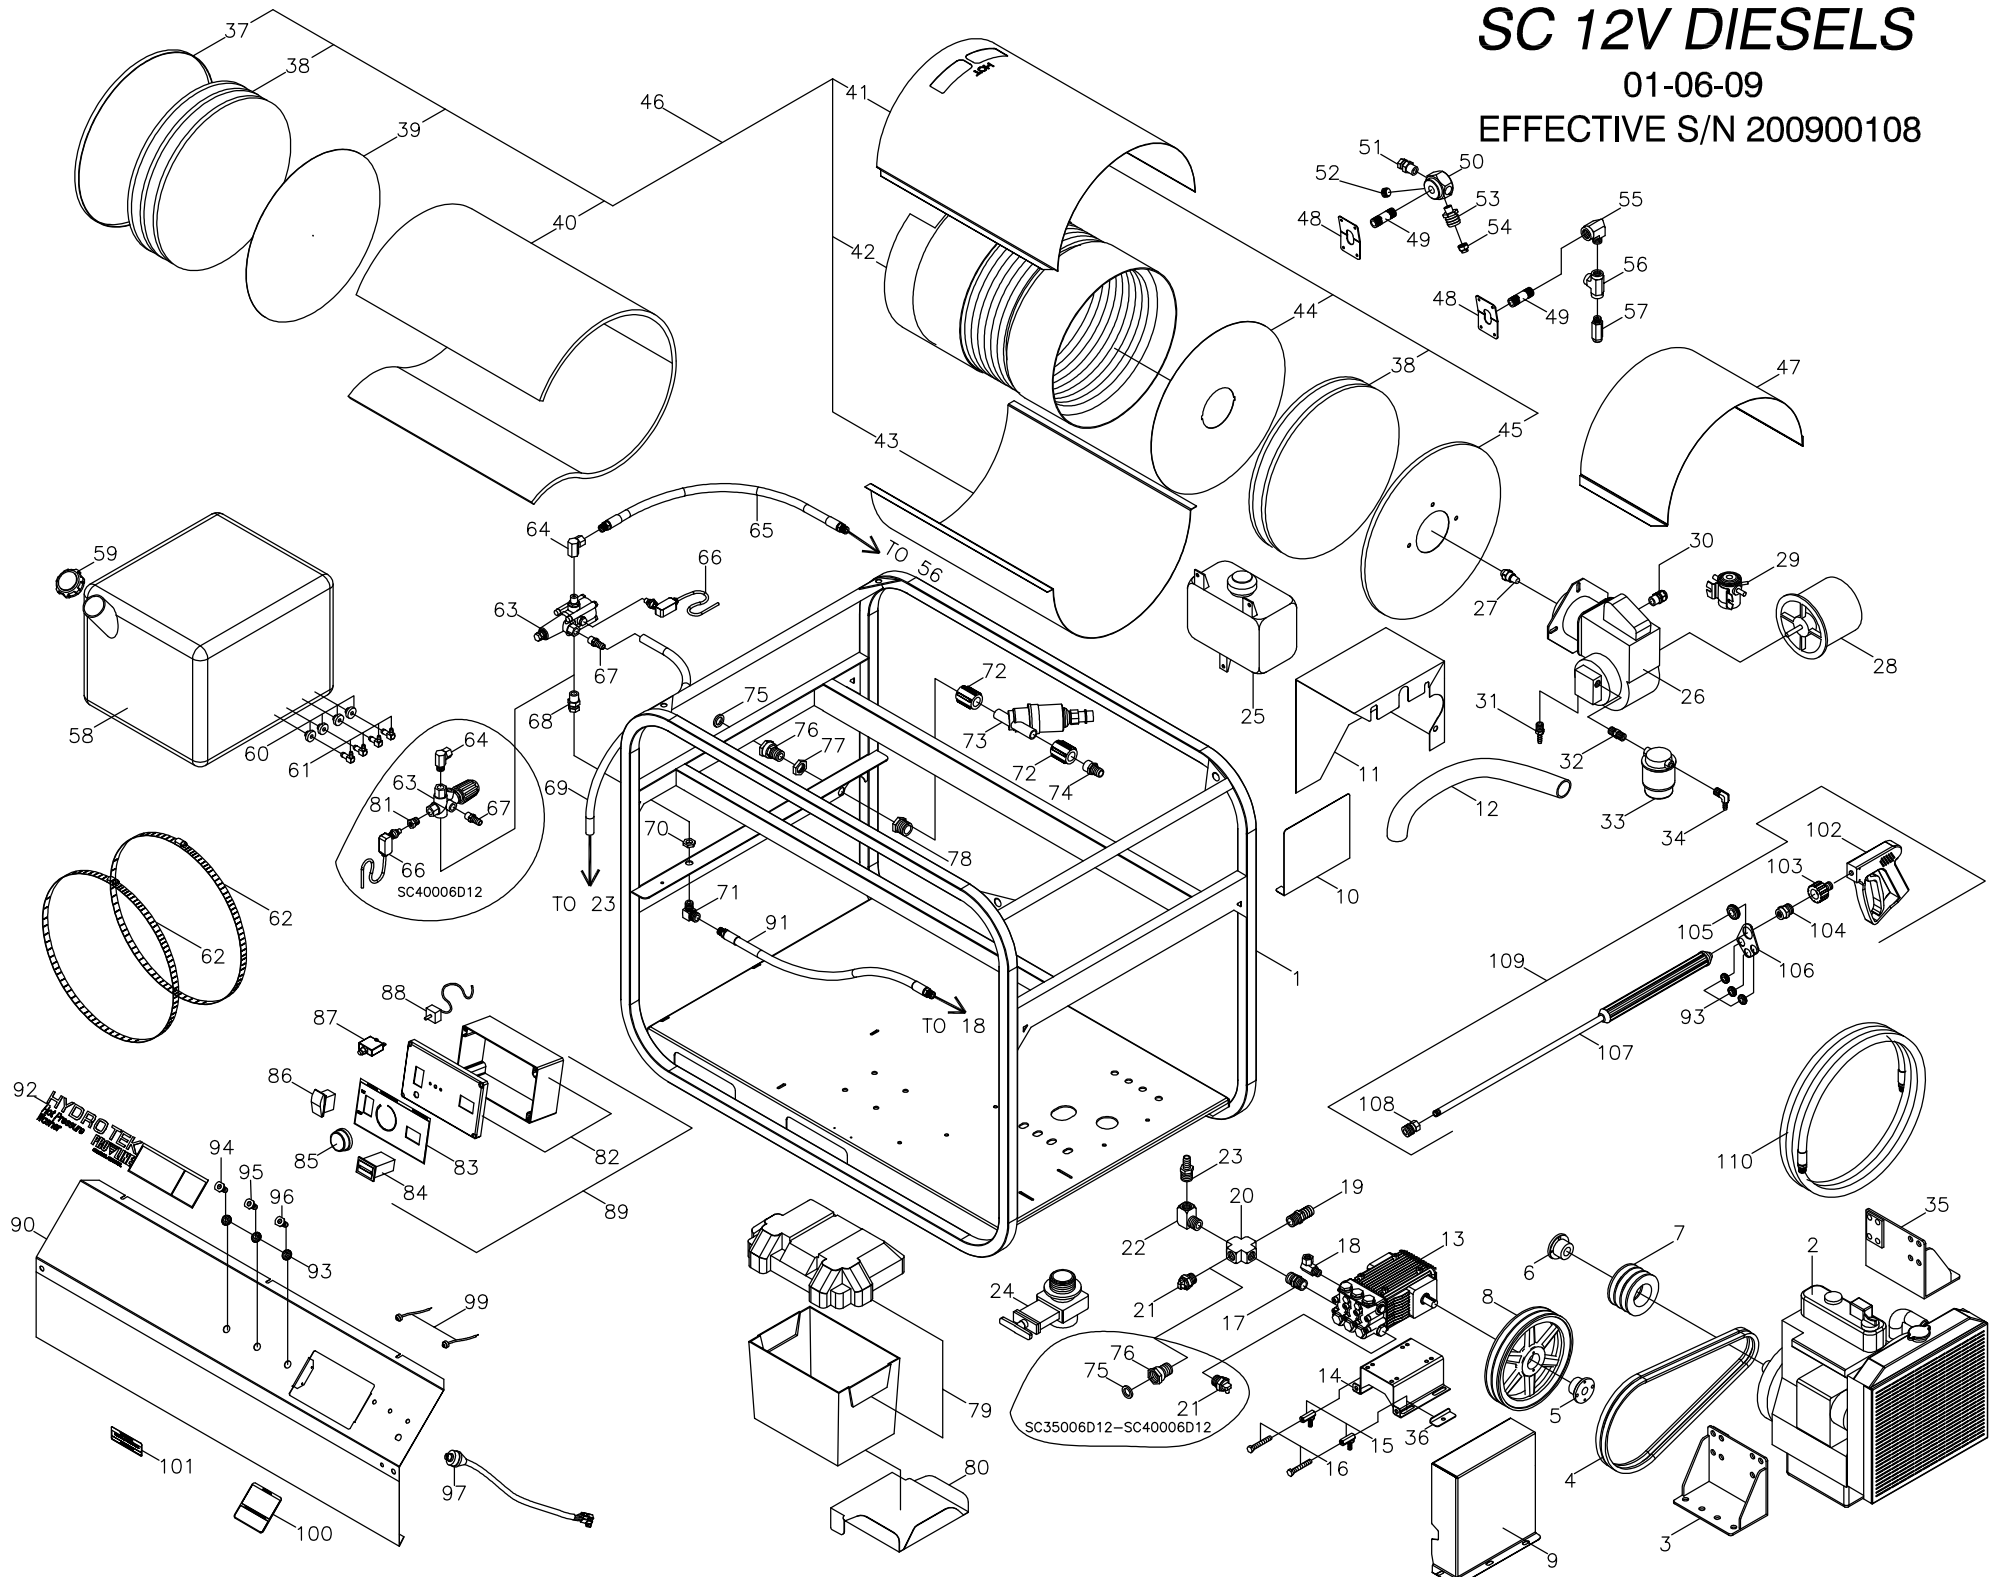

# SC 12V DIESELS PARTS LIST

1	HSC71	FRAME-SC STAINLESS-OPTION-2008 PROTECT IT	SC30006D12
	HSC63	SC FRAME DIESEL; P COATED PROTECTIT FRAME-2008	SC35006D12,SC40006D12
2	MU168	ENGINE, KUBOTA 16.8 HP	ALL
3	HS228	ZINC ENGINE MOUNT LEFT 16 HP NEW FOR Z602 KUBOTA	ALL
4	KSB38	BELT BX38	SC30006D12
	KSB4X	BELT BX40	SC35006D12,SC40006D12
5	KSH19	BUSHING H24MM	ALL
6	KSP18	BUSHING P1 x 1 1/8"	ALL
7	KV038	SHEAVE 3TB38	ALL
8	KU100	SHEAVE 2BK100H	ALL
9	HSC61	SC PUMP BELT GUARD KOHLER 18HP	ALL
10	MU222	PULLEY GUARD 17HP KUBOTA	ALL
11	MU212	FLYWHEEL GUARD 12.5 HP KUBOTA SC30006D12	ALL
12	DHR75	RADIATOR HOSE 1 1/4" EXTENDED	ALL
13	PG563	PUMP 5.6 @ 3500 NICKEL PLATED MANIFOLD	SC30006D12,SC35006D12
	PH407	PUMP 5.5@4060 & 4.5@4400 DUAL	SC40006D12
14	HPR07	PUMP MOUNTING RAIL-GENERAL/AR 12 GA SS	ALL
15	HPR60	PUMP RAIL BOLT	ALL
16	FB641	BOLT 3/8" x 2 1/2" PLD ALLTHREAD	ALL
17	D2088	NIPPLE 1/2" BRASS	ALL
18	DE866	SWIVEL 3/8"F x 3/8"M 90	ALL
19	D8128	HOSE BARB 3/4"H x 1/2"P BRASS	ALL
20	D6788	CROSS 1/2" BRASS-not potted	ALL
21	UPT46	THERM DUMP VALVE 145f 1/2"MPT	ALL
22	D5588	ELBOW; STREET; 1/2" BRASS	ALL
23	D8088	HOSE BARB 1/2" BRASS	ALL
24	VVB10	GATE VALVE 1 1/2" PVC	SC30006D12
25	MU155	COOLANT RECOVERY TANK	ALL
26	BU013	BURNER; BECKETT 12V W/ SUPPORTED FLANGE	ALL
27	BZ225	FUEL NOZZEL 2.25 80B	ALL
28	BM514	BURNER MOTOR 12V BECKETT	ALL
29	ECC07	RELAY; BURNER; 12V DC ( CAN TYP	ALL
30	EWCO8	STRAIN RELIEF 1/2" HEYCO	ALL
31	D8044	BARB; HOSE; 1/4" BRASS .312t	ALL
32	D2044	NIPPLE 1/4" BRASS	ALL
33	BF020	FUEL FILTER RACOR HYDRO TEK	ALL
34	D8040	HOSE BARB 1/4" 90 ELBOW	ALL
35	HS229	ZINC ENGINE MOUNT RIGHT 16 HP NEW FOR Z602 KUBOTA	ALL
36	HRR07	SUPPORT BRKT-PUMP RAIL	ALL
37	B0029	COIL CAP (FLAT END COIL) NO HOLE	ALL
38	BN053	8' SECTION OF INSUL BLKT(BN053) CUT x (5) 17.5 DIA	ALL
39	BN125	INSULATION DISC RETAINER 17.5 DIA	ALL
40	BN053	INSUL BLKT50SQ 1/2 x 24 8# 25'	ALL
41	B0089	COIL WRAP (FLAT END COIL) TOP	ALL
42	BC480	COIL 4PK SCH 80	ALL
43	B0088	COIL WRAP (FLAT END COIL) BOTTOM	ALL
44	BN126	INSUL DISC RETAINER 17.5 DIA W/HOLE	ALL
45	B0017	END CAP (FLAT END COIL) 18IN BURNER	ALL
46	BC225	COIL ASM 4PK (FLAT END COIL) 5/01	ALL
47	HHP15	BURNER RAIN GUARD-HP-2004	ALL
48	B2324	COIL NIPPLE RETAINER 1/2in	ALL
49	BC850	BURNER NIPPLE 1/2" x 5' SCH 80	ALL
50	HHA00	HEX MANI OUTLET 1/2" x 1/2" NO REEL	ALL
51	DE568	SWIVEL 3/8"F x 1/2"M STEEL	ALL
52	D1061	PLUG 3/8" FLUSH HEAD HEX SOCKET	ALL
53	UPB05	ADAPTER FITTING-BURST DISC	ALL
54	UPB80	BURST DISC 8000psi TORQUE 32-4	ALL
55	DE586	STREET ELL 1/2"F x 3/8"M STEEL	ALL
56	DE066	TEE 3/8" STEEL	ALL
57	UP137	PRESSURE RELIEF 3700psi black	SC30006D12
	UP045	PRESSURE RELIEF 4500+15% 500q	SC35006D12,SC40006D12
58	WT078	FUEL TANK 18 GA DIESEL CLEAR*	ALL
59	WT080	FUEL CAP; DIESEL	ALL