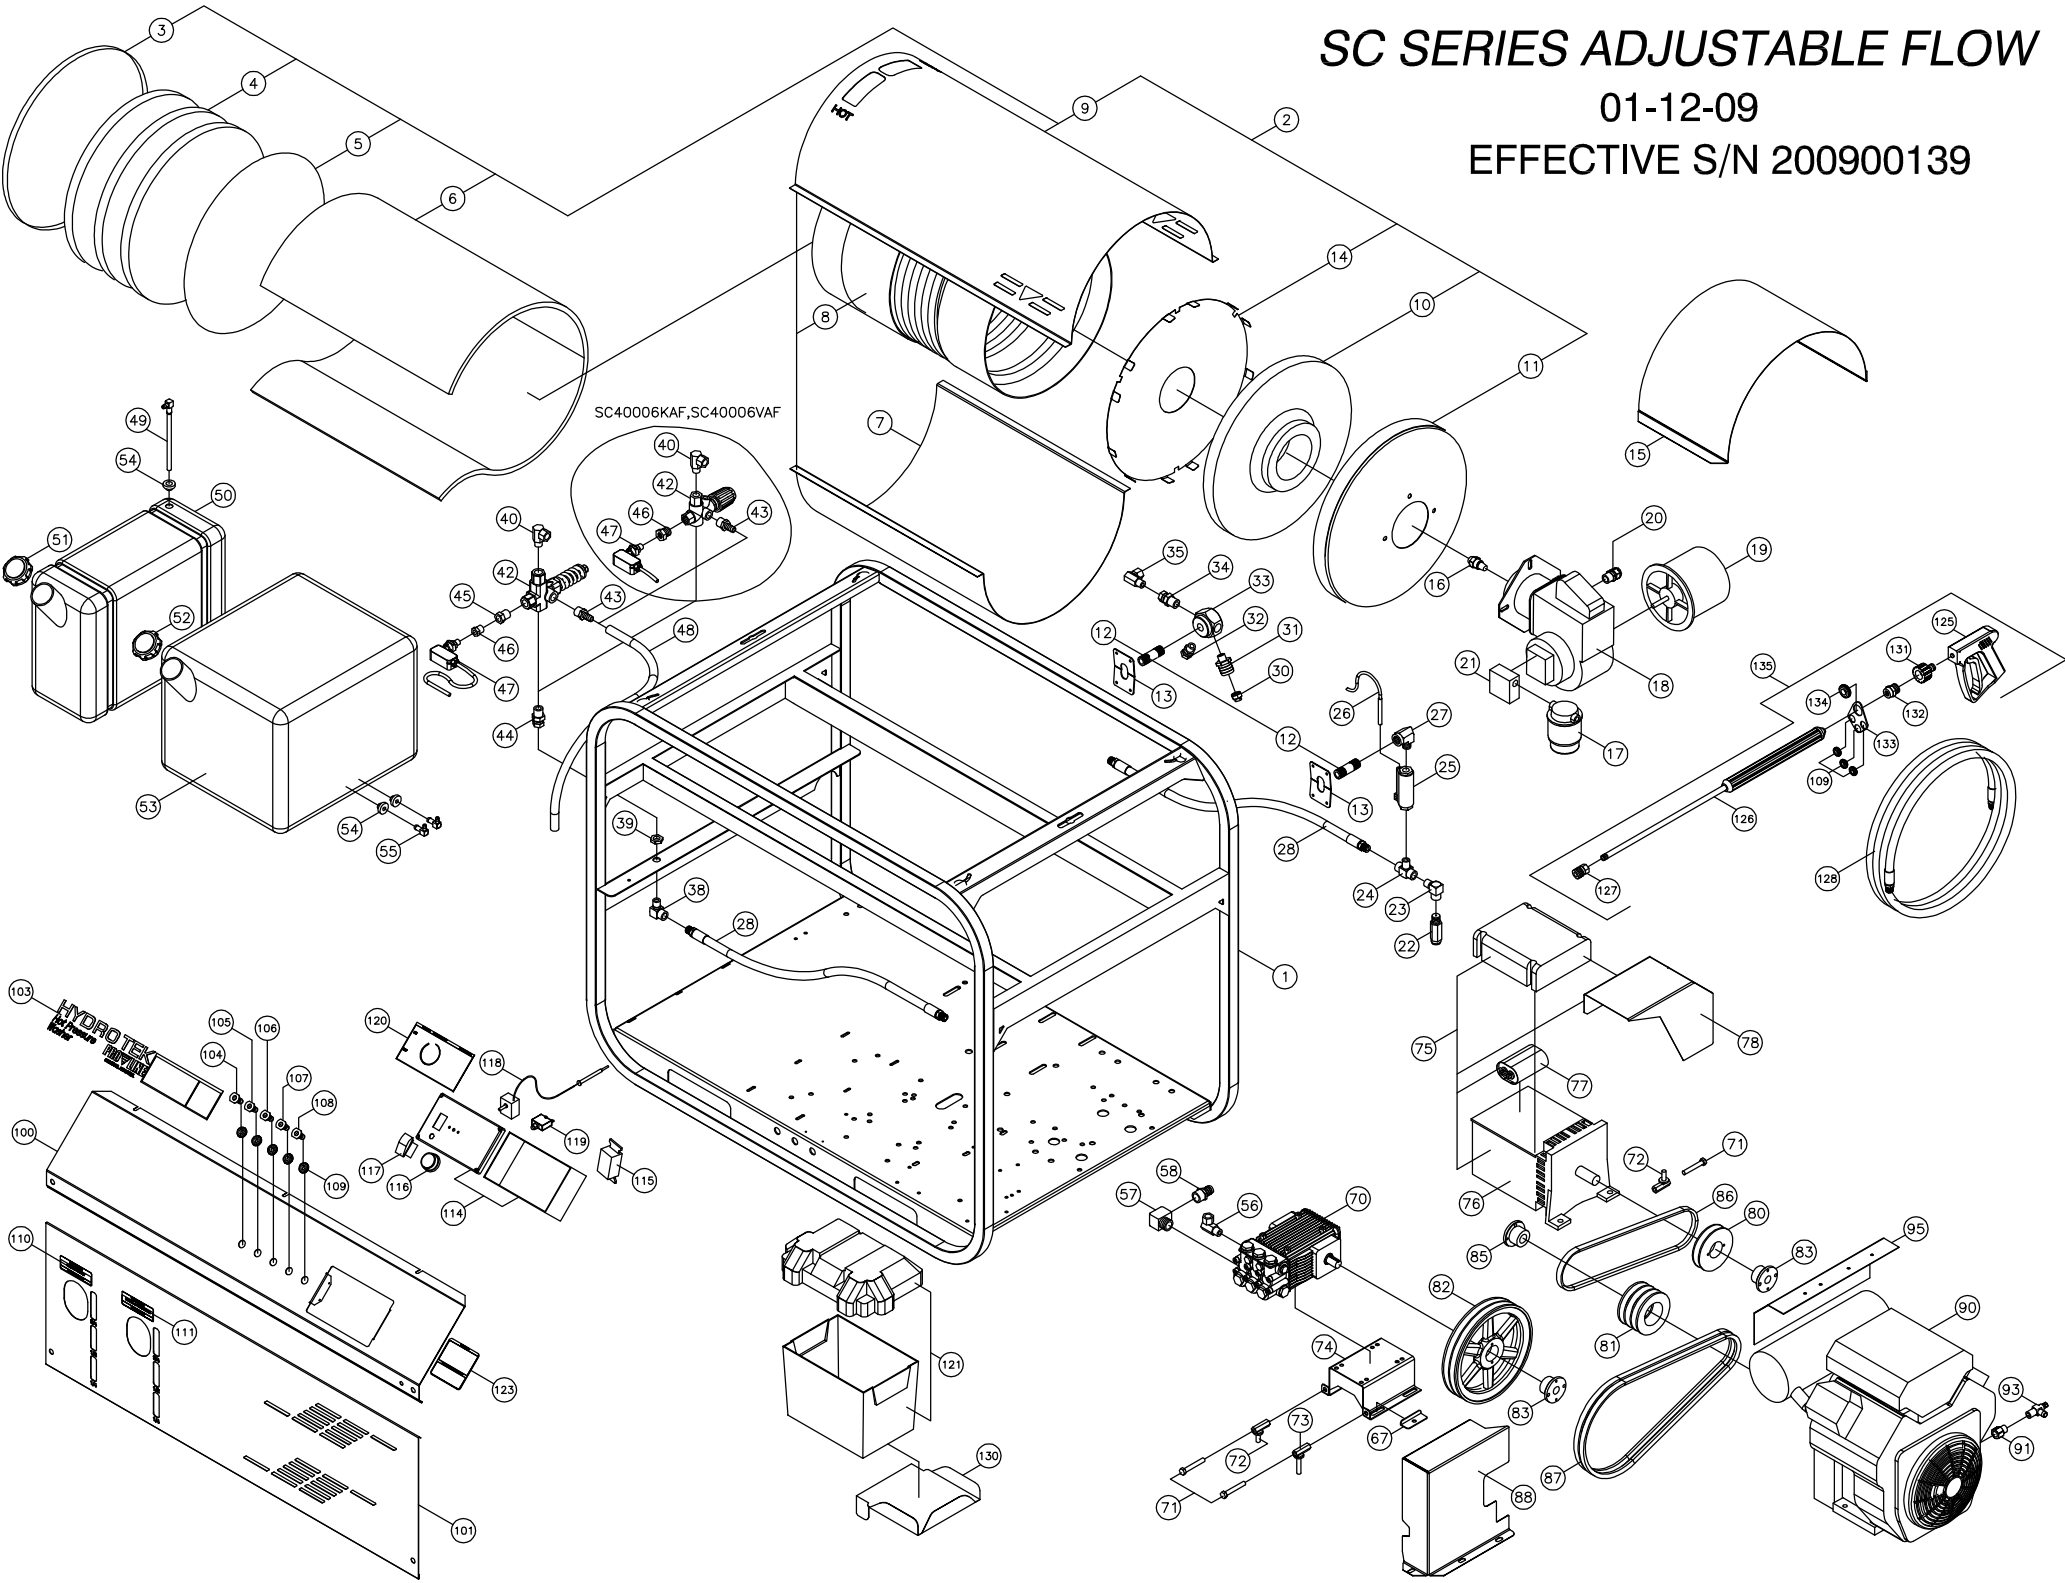

# SC SERIES ADJUSTABLE FLOW

01-12-09

EFFECTIVE S/N 200900139

# SC SERIES ADJUSTABLE FLOW PARTS LIST