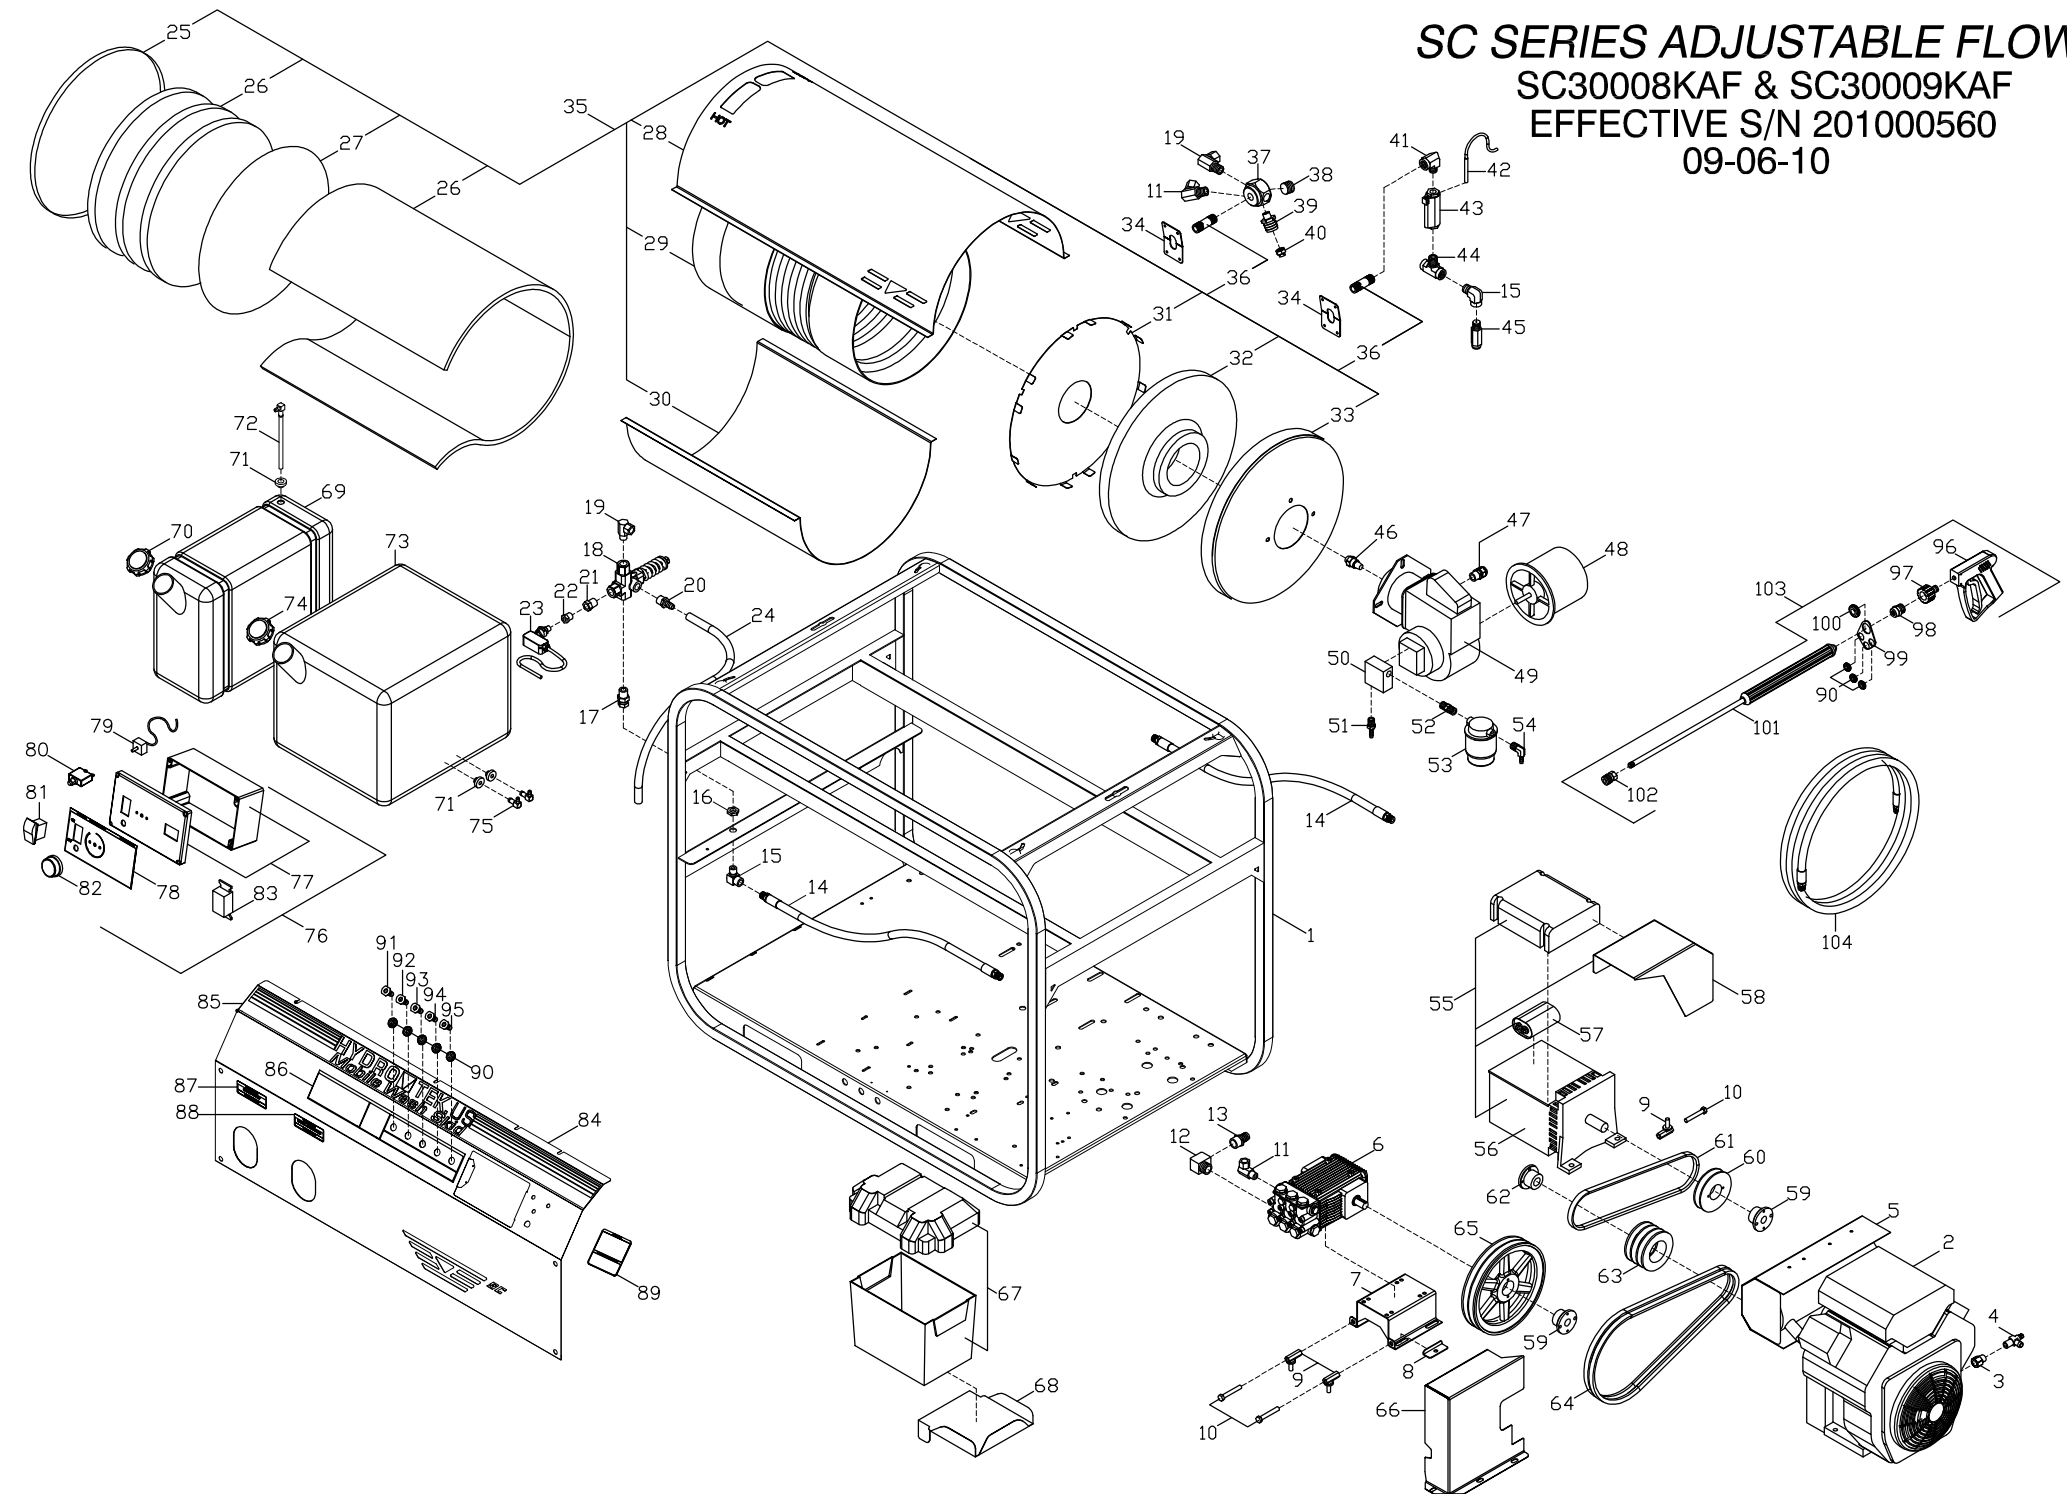

SC SERIES ADJUSTABLE FLOW
SC30008KAF & SC30009KAF
EFFECTIVE S/N 201000560
09-06-10

SC30008KAF & SC30009KAF PARTS LIST S/N201000560

6-Sep-10

1	HSC00	SC FRAME, P COATED PRO TEC	40	UPB80	BURST DISC 8000psi	76	HS027	CON'T BOX 36004/4000 VAF/KAF
2	MK250	ENGINE 25HP KOHLER W/MUFFLER	41	DE586	STREET ELL 1/2F X 3/8M STEEL	77	HSC51	LASER CUT SC BOX ASM/TOP AND BOTTOM
3	D4060	MALE ADAPTER 3/8 BRASS	42	VS003	REED SWITCH FOR(AP500)	78	GLL57	LABEL,SC/SS PANEL CONTROL BOX
4	MS006	OIL DRAIN VALVE 3/8	43	VS005	FLOW SWITCH 8 @ 4200 ST5	79	ECH55	THERMOSTAT,60-190F
5	HS074	KOHLER MUFF/BURNER HEAT SHIELD	44	DEB66	BRANCH TEE 3/8 STEEL			
6	PH803	PUMP 3600 @ 8 1450 rpm AR (SC30008KAF)	45	UP137	PRESSURE RELIEF 3700psi black	80	ECF10	CIRCUIT BREAKER 15 AMP
	PG585	PUMP TSF2021 3600 @ 8.5 GPM (SC30009KAF)	46	BZ400	FUEL NOZZLE 4.0 90B	81	EC410	ROCKER SWITCH 110V RED SPST
7	HPR07	PUMP MOUNTING RAIL STAINLESS	47	EWC08	STRAIN RELIEF 1/2 HEYCO (3/8)	82	ECH70	KNOB, BLUE .25 X 1.50D
8	HRR07	REINFORCEMENT BRACKET- PUMP RAIL	48	BM554	BURNER MOTOR 115V WAYNE	83	EP154	GFCI DUPLEX RECEPTACLE 20 AMP
9	HPR60	PUMP RAIL BOLT	49	BU007	BURNER, WAYNE 110V CAP 2-3	84	HSC39	SC CONTROL PANEL VARIABLE FLOW W/BLUE LABEL
						85	GLL79	LABEL HYDRO TEK 47.375 x 3
10	FB641	BOLT 3/8 X 2 1/2 PLD ALLTHREAD	50	BPA10	FUEL PUMP MOD A2VA-7116	86	GLL54	LABEL, SC VARIABLE FLOW INSTRUC
11	DE866	SWIVEL 3/8F's x 3/8M 90	51	D8044	BARB HOSE, 1/4 BRASS	87	GLL10	LABEL GASOLINE ONLY
12	D5512	STREET ELBOW 3/4" BRASS	52	D2044	NIPPLE 1/4 BRASS	88	GLL20	LABEL DIESEL FUEL ONLY
13	D8169	HOSE BARB 1in.H X 3/4P BRASS	53	BF020	FUEL FILTER, RACOR HYDRO TEK	89	GLL30	MAINTENANCE LABEL 4x4 SC,SS,SM
14	DH034	HOSE 3/8 x 34IN 5000psi NO WIP GD	54	D8040	HOSE BARB 1/4 90 ELBOW			
15	DC568	STREET ELL 3/8	55	MB050	SC GENERATOR & GUARD ASSEMBLY	90	HLB09	GROMET NOZZLE HOLDER
16	D7061	HEX NUT 3/8 BRASS-REMOTE UNLOADER	56	MB020	GENERATOR 2500w LSA321L10	91	NQ452	NOZZLE/QDC 045 x 15" (SC30008KAF)
17	DE568	SWIVEL 3/8F X 1/2M STEEL	57	MB025	CAPACITOR, MB020 GENERATOR		NQ502	NOZZLE/QDC 05 x 15 (SC30009KAF)
18	UU320	UNLOADER/REGUL 4000 @ 21 GREEN SPRING	58	HS033	SC GEN BELT GUARD	92	NQ452	NOZZLE/QDC 045 x 15" (SC30008KAF)
19	DE869	SWIVEL 3/8FS x 1/2M STEEL 90	59	KSH19	BUSHING H24MM		NQ502	NOZZLE/QDC 05 x 15 (SC30009KAF)
						93	NQ602	NOZZLE/QDC 06 x 15 (SC30008KAF)
20	D8088	HOSE BARB 1/2 BRASS	60	KT040	SHEAVE BK40H		NQ702	NOZZLE/QDC 07 x 15 (SC30009KAF)
21	DA086	BUSHING 1/2 X 3/8 STEEL	61	KSA33	BELT 5L240 (SC30008KAF)	94	NQ702	NOZZLE/QDC 07 x 15 (SC30008KAF)
22	DA064	BUSHING 3/8 X 1/4 STEEL		KSA30	BELT 5L230 (SC30009KAF)		NQ802	NOZZLE/QDC 08 x 15 (SC30009KAF)
23	VS030	PRESSURE SWITCH 4000 PA/PR16]	62	KSP23	BUSHING P1 x 1 7/16	95	NQ802	NOZZLE/QDC 08 x 15 (SC30008KAF)
24	DHC80	HOSE, 1/2 LO PRESS BLACK	63	KV038	SHEAVE 3TB38 (SC30008KAF)		NQ902	NOZZLE/QDC 09 x 15 (SC30009KAF)
25	B0028	COIL CAP FLAT SC 18" NO HOLE		KV060	SHEAVE 4TB38 (SC30009KAF)	96	VG200	GUN VALVE 12 @ 4000 ST1500
26	BN053	INSUL BLKT DISC CUT 17.5DIA NO HOLE	64	KSB4X	BELT BX40 (SC30008KAF)	97	DQ74T	M22 TWIST COUPLER 1/4" MALE
27	BN112	INSULATION DISC RETAINER 18"		KSB38	BELT BX38 (SC30009KAF)	98	DQ74F	TWIST COUPLER 1/4" PLUG FEM-SUT
28	B2315	COIL WRAP TOP W/RG 36in ASM	65	KU100	SHEAVE 2BK100H (SC30008KAF)	99	HNZ05	NOZZLE HOLDER (FOR WAND)
29	BC480	COIL, 4PK SCH 80		KV090	SHEAVE 3BK90H (SC30009KAF)			
			66	HSC54	SC PUMP BELT GUARD KOHLER 25HP	100	HLB30	GROMET; WAND 1"
30	B2323	COIL WRAP BOTTOM ASM	67	HB100	BATTERY BOX ATTWOOD G24 (LARGE)	101	VW045	WAND 1/4 x 48in MOLDED GRIP
31	BN111	INSULATION DISC RETAINER 4in HOLE	68	HB025	LARGE BATTERY BOX TRAY 12-03 NEW	102	DQ04S	COUPLER 1/4 SOCK FEM
32	BN054	INSULATION HEAD 18" (top hat)	69	WT07R	FUEL TANK 7.5 GAS RED	103	AVGH3	WAND ASSEM 48" MOLDED GRIP W/NOZZLE HOLDER
33	B0013	COIL CAP ASM 18in 4.5id GRAINE				104	DH050	HOSE 3/8" x 50' 3000psi 250F BL
34	B2324	COIL NIPPLE RETAINER 1/2in	70	WT081	FUEL CAP, GASOLINE	NOT SHOWN		
35	BC488	COIL ASM 4PK SCH80 SC PROLINE	71	DFF04	FUEL TANK BUSHING 1/4		ABMAG	OPERATION PACKET GENERAL PRO
36	BC855	BURNER NIPPLE, 1/2x5.5 SCH80	72	DF599	FUEL TANK ADAPTER W/PLASTIC TUBE		PHK64	VALVE KIT FOR PH407 PUMP
37	HHA01	HEX MANIFOLD OUTLET 1/2 X 1/2 X REEL	73	WT078	FUEL TANK 18 DIESEL CLEAR		PHK62	SEAL KIT FOR PH803 PUMP
38	D1082	PLUG, 1/2 STEEL HEX HEAD FLUSH	74	WT080	FUEL CAP, DIESEL		K169	VALVE KIT FOR PG585 PUMP
39	UPB05	ADAPTER FITTING-BURST DISC	75	DFE04	FUEL TANK ELL 1/4		K170	SEAL KIT FOR PG585 PUMP