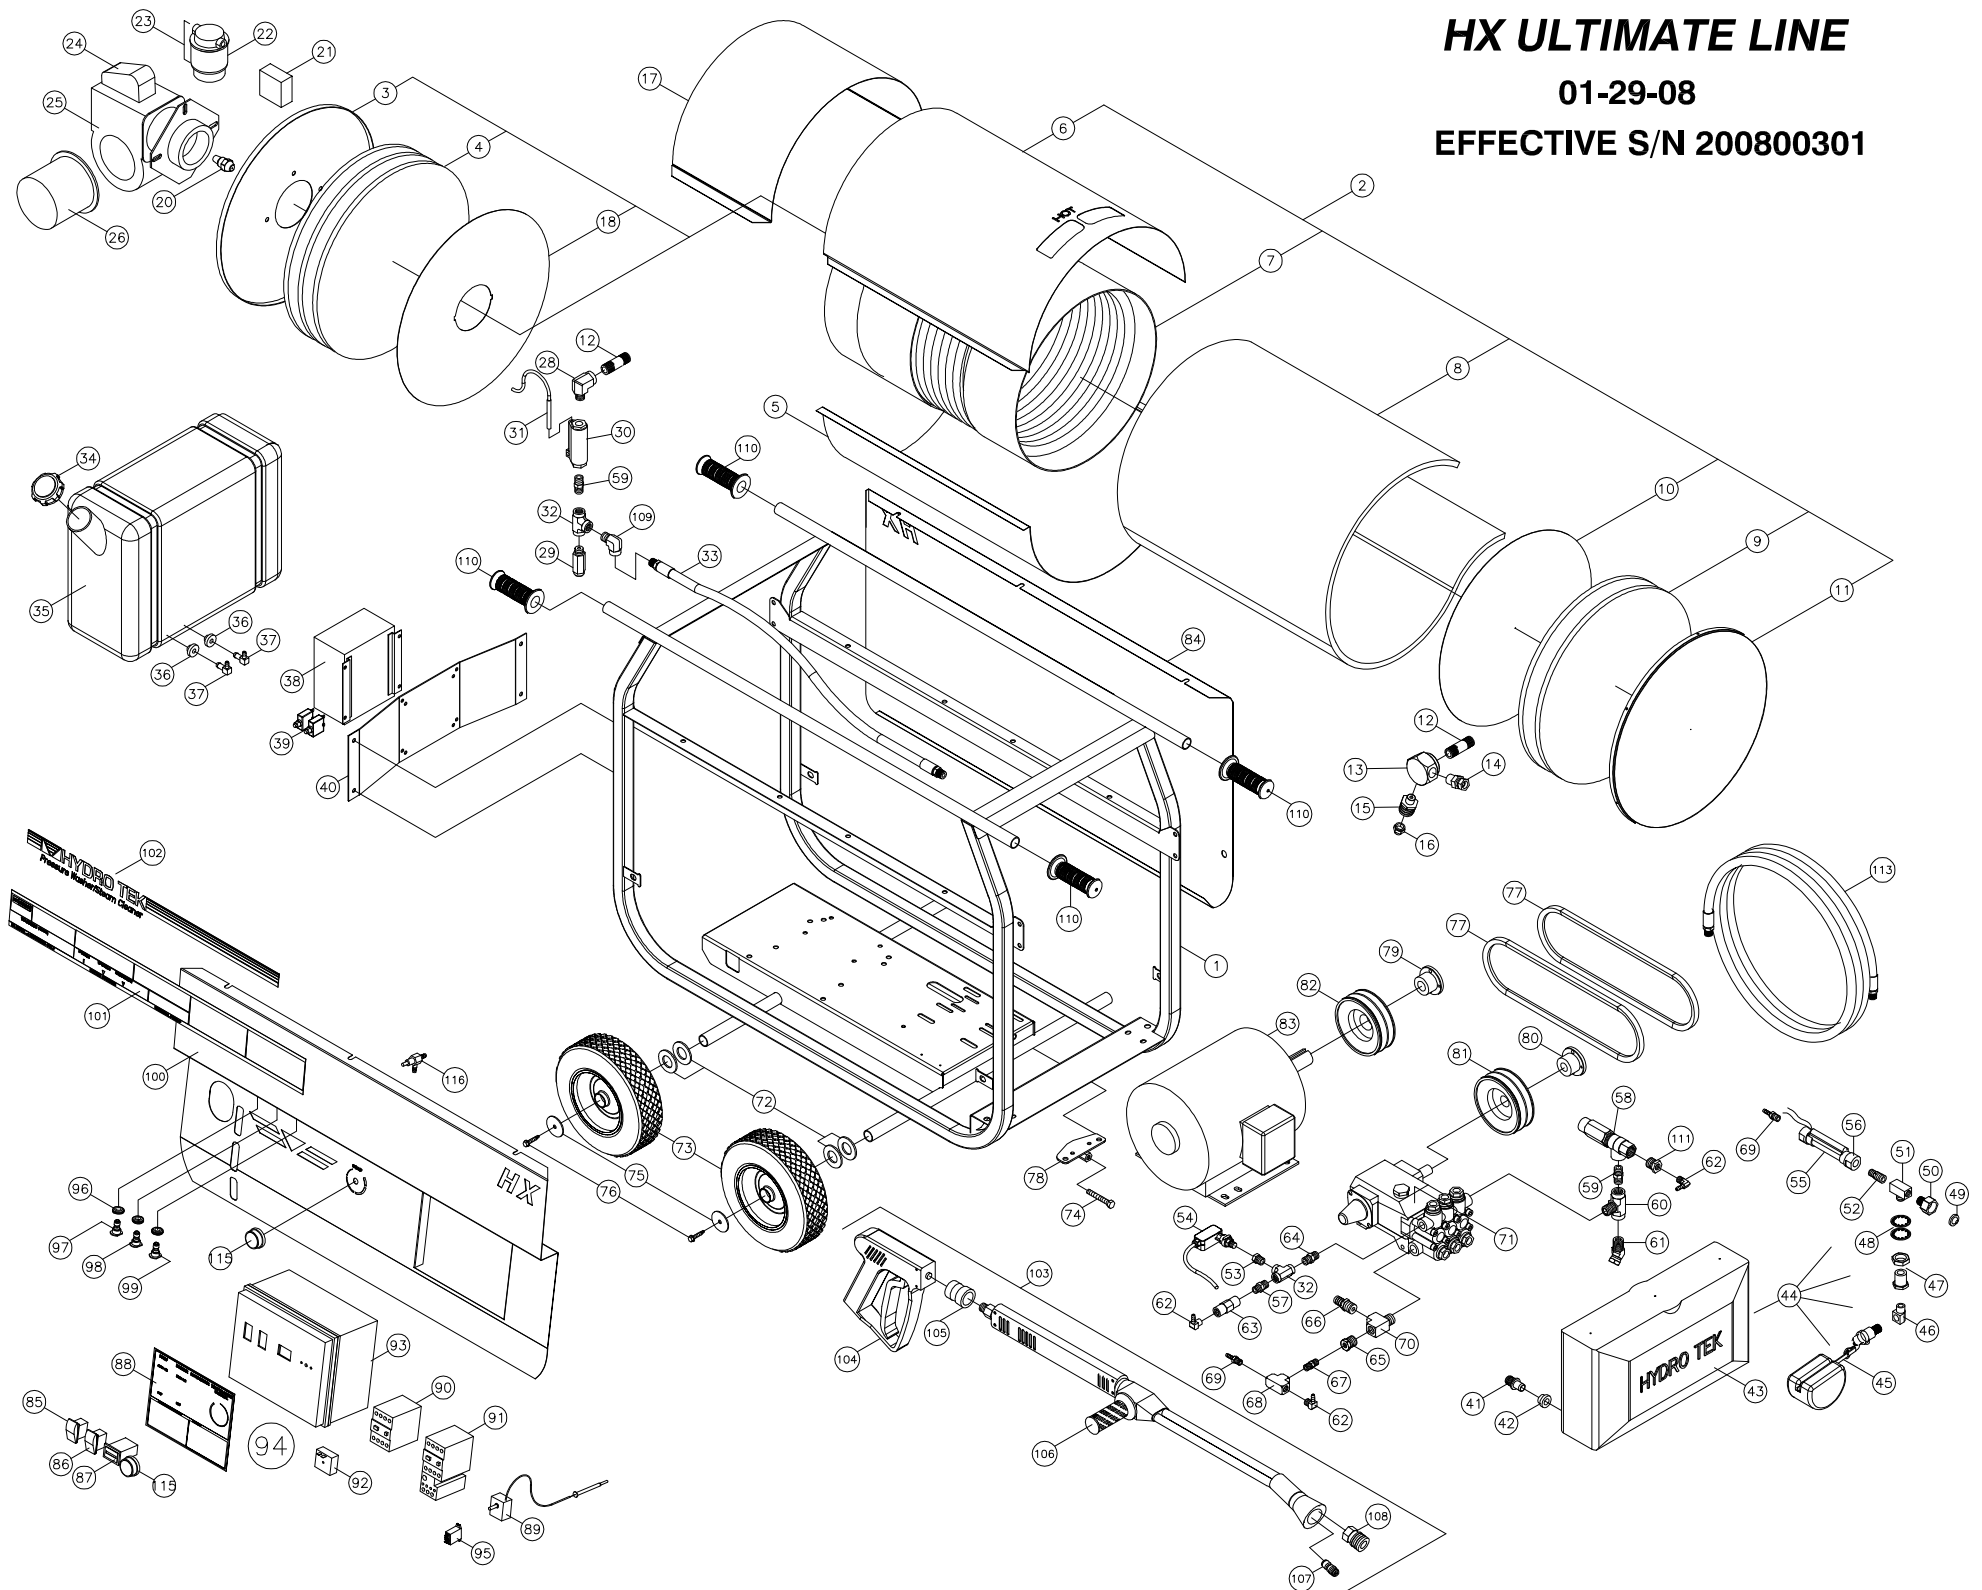

HX ULTIMATE LINE

01-29-08

EFFECTIVE S/N 200800301

HX ULTIMATE LINE PARTS LIST

1	HHX13	FRAME HX- STAINLESS STEEL NEW 2008	ALL
2	BC225	COIL ASM 4PK (FLAT END COIL)5/01	ALL
3	B0017	END CAP (FLAT END COIL) 18IN BURNER	ALL
4	BN053	INSUL BLKT CUT X (3) 17.5 DIA	ALL
5	B0088	COIL WRAP (FLAT END COIL) BOTTOM	ALL
6	B0089	COIL WRAP (FLAT END COIL) TOP	ALL
7	BC480	COIL, 4PK SCH 80	ALL
8	BN053	INSUL BLKT 5OSQ' 1/2X24 8# 25'	ALL
9	BN053	3' SECTION OF INSUL BLKT(BN053)	ALL
10	BN125	INSUL DISC RETAINER 17.5 DIA.	ALL
11	B0029	END CAP DUAL PASS 18IN OUTLET	ALL
12	BC850	BURNER NIPPLE, 1/2x5 SCH80	ALL
13	HHA00	HEX MANIFOLD OUTLET 1/2 X 1/2 X 3/8	ALL
14	DE568	SWIVEL 3/8F X 1/2M STEEL	ALL
15	UPB05	ADAPTER FITTING-BURST DISC	ALL
16	UPB80	BURST DISC 8000psi	ALL
17	HHX41	BURNER RAIN GUARD HX SERIES	ALL
18	BN126	INSUL DISC RETAINER 17.5 DIA. W/HOLE	ALL
20	BZ300	FUEL NOZZLE 3.0 90B	HX21004E2,E3,E4,HX32004E2
	BZ325	FUEL NOZZLE 3.25 90B	HX35005E3,E4
21	BPA10	FUEL PUMP MOD A2VA-7116	ALL
22	BF025	RACOR FILTER CARTRIDGE	ALL
23	BF020	FUEL FILTER, RACOR HYDRO TEK	ALL
24	BMT25	IGNITION XFRMR-IRON CORE-240v-BECKETT	ALL
25	BU602	BURNER, BECKETT AFG 230v	HX21004E2,E3,E4,HX32004E2,HX35005E3,E4
26	BM562	BURNER MOTOR 220V BECKETT	HX21004E2,E3,E4,HX32004E2,HX35005E3,E4
28	DE586	STREET ELL 1/2" F x 3/8" M STEEL	ALL
29	UP128	PRESSURE RELIEF 2800psi blue-100 qty	HX21004E2,E3,E4
	UP137	PRESSURE RELIEF 3700psi black -100qty	HX32004E2
	UP045	PRESSURE RELIEF 4500+15% -100 qty	HX35005E3,E4
30	VS005	FLOW SWITCH	ALL
31	VS003	REED SWITCH	ALL
32	DA266	CROSS 3/8 STEEL	ALL
33	DH026	HOSE 3/8 X 26.5" 5000PSI	ALL
34	WT080	FUEL CAP, DIESEL	ALL
35	WT075	FUEL TANK 7.5 DIESEL CLEAR	ALL
36	DFF04	FUEL TANK BUSHING 1/4	ALL
37	DFE04	FUEL TANK ELL 1/4	ALL
38	ECT09	TRANSFORMER 460/230 750VA (HX)	HX21004E4,HX35005E4
39	ECF03	CIRCUIT BREAKER 3 AMP	HX21004E4,HX35005E4
40	HHX48	TRNSFRMR SUPP BRKT 14GA SSTEEL	HX21004E4,HX35005E4
41	DQF10	DISCONNECT BARB/TANK FITTING	ALL
42	DFF10	WATER TANK BUSHING 5/8	ALL
43	WT040	TANK, FLOAT 4 GAL HD LINEAR (NO HOLES)	ALL
44	WT044	HX FLOAT TANK ASSEMBLY	ALL
45	VVF08	FLOAT VALVE 3/8 BRASS	ALL
46	D5566	STREET ELL 3/8 BRASS	ALL
47	D7520	PANEL FITTING 3/4 BRASS	ALL
48	FW700	WASHER LOCK 1in GALV	ALL
49	D0021	SCREEN WASHER GARDEN H A	ALL
50	D006M	GARDEN H A 3/8 NPT MALE	ALL
51	D6566	BRANCH TEE 3/8 BRASS	ALL
52	D2064	NIPPLE 3/8 X 1/4 BRASS	ALL
53	DA064	BUSHING 3/8 x 1/4 STEEL	ALL
54	VS030	PRESSURE SWITCH 4000 PSI	ALL
55	VS050	LOW PRESSURE FLOW SWITCH	ALL
56	VS051	1/4in ADPTR FOR LOW PRESS FLOW	ALL
57	DB509	NIPPLE 1/4" x 3/8" STEEL	ALL
58	UR230	SAFETY RELIEF VALVE	ALL
59	DB506	NIPPLE 3/8 STEEL	ALL
60	DEB66	BRANCH TEE 3/8 STEEL	ALL
61	DE606	SWIVEL 45" 3/8F X 3/8M STEEL	ALL
62	D8040	HOSE BARB 1/4 90 ELBOW	ALL
63	VR065	CHECK VALVE, 5000psi 4GPM	ALL
64	DB506	NIPPLE 3/8 STEEL	ALL
65	D1084	BUSHING 1/2 X 1/4 BRASS	ALL
66	D8072	HOSE BARB 5/8HX1/2M .281id BLU	HX32004E2
	D8074	HOSE BARB 5/8HX1/2M .322 id. BRN	HX21004E2,E3,E4,HX35005E3,E4
67	D2044	NIPPLE 1/4" BRASS*	ALL
68	D6044	TEE 1/4" BRASS*	ALL
69	D8044	BARB: HOSE: 1/4" BRASS* .312 t	ALL
70	D6588	STREET TEE 1/2 BRASS	ALL