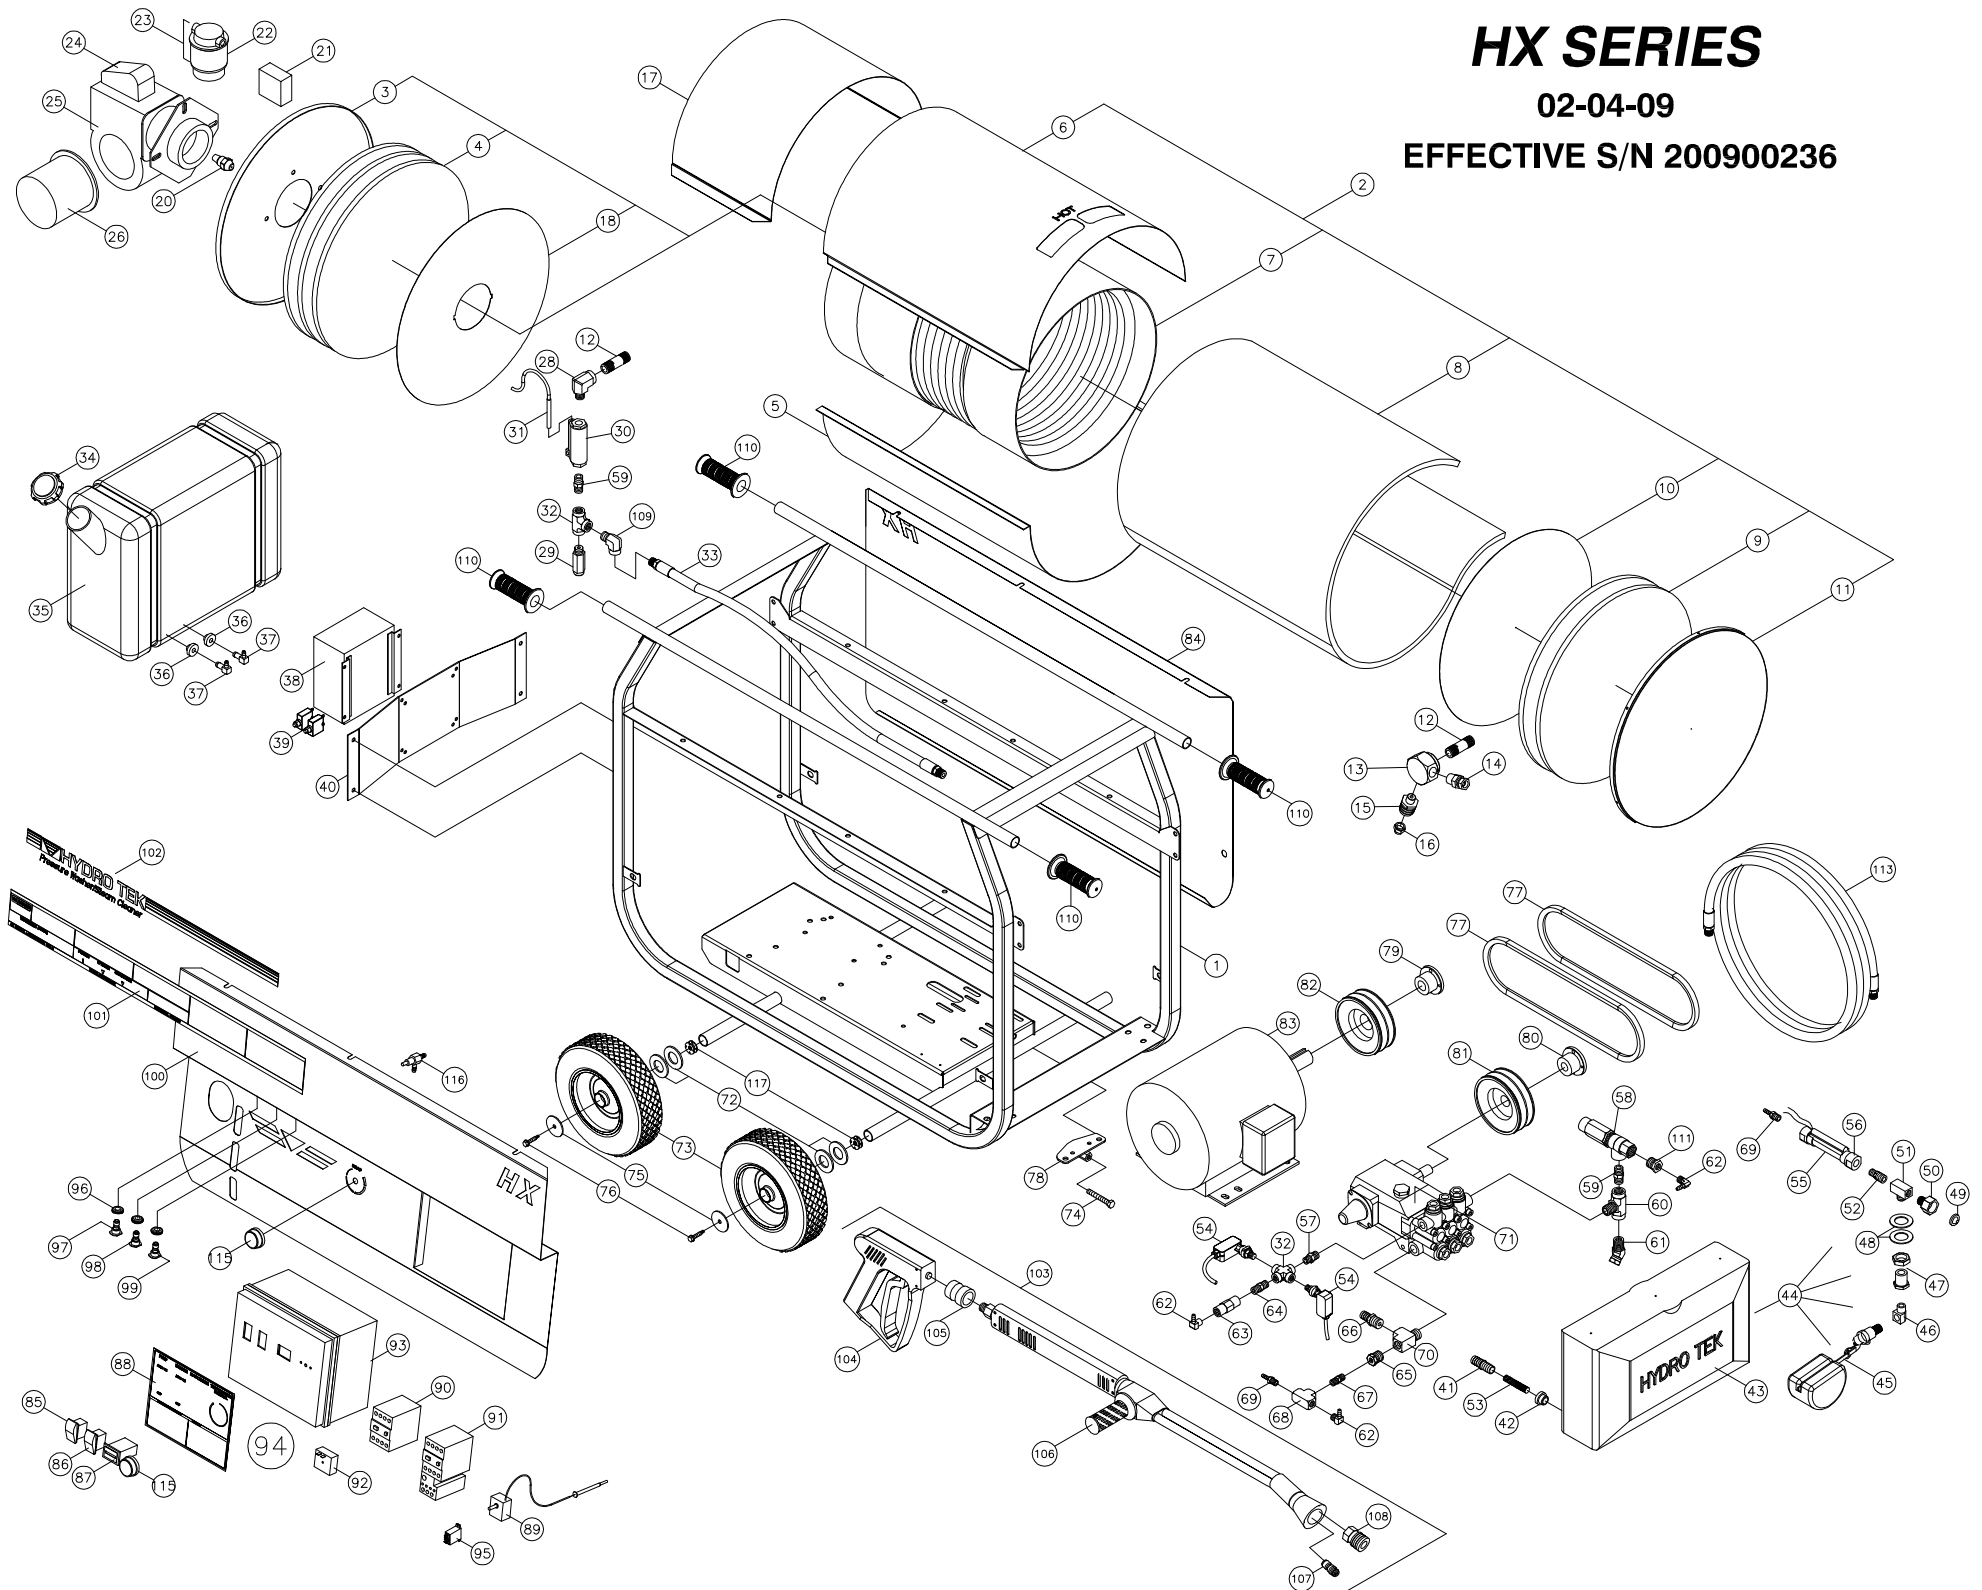

HX SERIES

02-04-09

EFFECTIVE S/N 200900236

HX SERIES PARTS LIST

1	HHX13	FRAME HX- STAINLESS STEEL NEW 2008	ALL
2	BC225	COIL ASM 4PK (FLAT END COIL)5/01	ALL
3	B0017	END CAP (FLAT END COIL) 18IN BURNER	ALL
4	BN053	INSUL BLKT CUT X (3) 17.5 DIA	ALL
5	B0088	COIL WRAP (FLAT END COIL) BOTTOM	ALL
6	B0089	COIL WRAP (FLAT END COIL) TOP	ALL
7	BC480	COIL, 4PK SCH 80	ALL
8	BN053	INSUL BLKT 5OSQ'1/2X24 8# 25'	ALL
9	BN053	3' SECTION OF INSUL BLKT(BN053)	ALL
10	BN125	INSUL DISC RETAINER 17.5 DIA.	ALL
11	B0029	END CAP DUAL PASS 18IN OUTLET	ALL
12	BC850	BURNER NIPPLE, 1/2x5 SCH80	ALL
13	HHA00	HEX MANIFOLD OUTLET 1/2 X 1/2 X 3/8	ALL
14	DE568	SWIVEL 3/8F X 1/2M STEEL	ALL
15	UPB05	ADAPTER FITTING-BURST DISC	ALL
16	UPB80	BURST DISC 8000psi	ALL
17	HHP15	BURNER RAIN GUARD-HP-2004	ALL
18	BN126	INSUL DISC RETAINER 17.5 DIA. W/HOLE	ALL
20	BZ300	FUEL NOZZLE 3.0 90B	HX21004E2,E3,E4,HX32004E2
	BZ325	FUEL NOZZLE 3.25 90B	HX35005E3,E4
21	BPA10	FUEL PUMP MOD A2VA-7116	ALL
22	BF025	RACOR FILTER CARTRIDGE	ALL
23	BF020	FUEL FILTER, RACOR HYDRO TEK	ALL
24	BMT25	IGNITION XFRMR-IRON CORE-240v-BECKETT	ALL
25	BU602	BURNER, BECKETT AFG 230v	HX21004E2,E3,E4,HX32004E2,HX35005E3,E4
26	BM562	BURNER MOTOR 220V BECKETT	HX21004E2,E3,E4,HX32004E2,HX35005E3,E4
28	DE586	STREET ELL 1/2"F x 3/8"M STEEL	ALL
29	UP128	PRESSURE RELIEF 2800psi blue-100 qty	HX21004E2,E3,E4
	UP137	PRESSURE RELIEF 3700psi black -100qty	HX32004E2
	UP045	PRESSURE RELIEF 4500+15% -100 qty	HX35005E3,E4
30	VS005	FLOW SWITCH	ALL
31	VS003	REED SWITCH	ALL
32	DA244	CROSS 1/4 STEEL	ALL
33	DH026	HOSE 3/8 X 26.5" 5000PSI	ALL
34	WT080	FUEL CAP, DIESEL	ALL
35	WT075	FUEL TANK 7.5 DIESEL CLEAR	ALL
36	DFF04	FUEL TANK BUSHING 1/4	ALL
37	DFE04	FUEL TANK ELL 1/4	ALL
38	ECT09	TRANSFORMER 460/230 750VA (HX)	HX21004E4,HX35005E4
39	ECF03	CIRCUIT BREAKER 3 AMP	HX21004E4,HX35005E4
40	HHX48	TRNSFRMR SUPP BRKT 14GA SSTEEL	HX21004E4,HX35005E4
41	D1010	DISCONNECT BARB/TANK FITTING	ALL
42	DFF10	WATER TANK BUSHING 5/8	ALL
43	WT040	TANK, FLOAT 4 GAL HD LINEAR (NO HOLES)	ALL
44	WT042	HX FLOAT TANK ASSEMBLY (2005)	ALL
45	VVF08	FLOAT VALVE 3/8 BRASS	ALL
46	D5566	STREET ELL 3/8 BRASS	ALL
47	D7520	PANEL FITTING 3/4 BRASS	ALL
48	FW701	FLOAT TANK WASHER 1.75od 14GA	ALL
49	D0021	SCREEN WASHER GARDEN H A	ALL
50	D006M	GARDEN H A 3/8 NPT MALE	ALL
51	D6566	BRANCH TEE 3/8 BRASS	ALL
52	D2064	NIPPLE 3/8 X 1/4 BRASS	ALL
53	VF050	STRAINER TUBE FOR FLOAT TANK	ALL
54	VS030	PRESSURE SWITCH 4000 PSI	ALL
55	VS050	LOW PRESSURE FLOW SWITCH	ALL
56	VS051	1/4in ADPTR FOR LOW PRESS FLOW	ALL
57	DB509	NIPPLE 1/4" x 3/8" STEEL	ALL
58	UR230	SAFETY RELIEF VALVE	ALL
59	DB506	NIPPLE 3/8 STEEL	ALL
60	DEB66	BRANCH TEE 3/8 STEEL	ALL
61	DE606	SWIVEL 45° 3/8F X 3/8M STEEL	ALL
62	D8040	HOSE BARB 1/4 90 ELBOW	ALL
63	VR065	CHECK VALVE, 5000psi 4GPM	ALL
64	DB504	NIPPLE 1/4 STEEL	ALL
65	D1084	BUSHING 1/2 X 1/4 BRASS	ALL
66	D8072	HOSE BARB 5/8Hx1/2M .281id BLU	HX32004E2
	D8074	HOSE BARB 5/8Hx1/2M .322 id. BRN	HX21004E2,E3,E4,HX35005E3,E4
67	D2044	NIPPLE 1/4" BRASS*	ALL
68	D6044	TEE 1/4" BRASS*	ALL
69	D8044	BARB: HOSE: 1/4" BRASS* .312 t	ALL
70	D6588	STREET TEE 1/2 BRASS	ALL
71	P4020	PUMP 3CP1120 4 @ 2200	HX21004E2,E3,E4
	P4535	PUMP 5CP3120 4.5 @ 3500	HX32004E2,HX35005E3,E4
72	FWC16	WASHER 1"ID PLATED	ALL