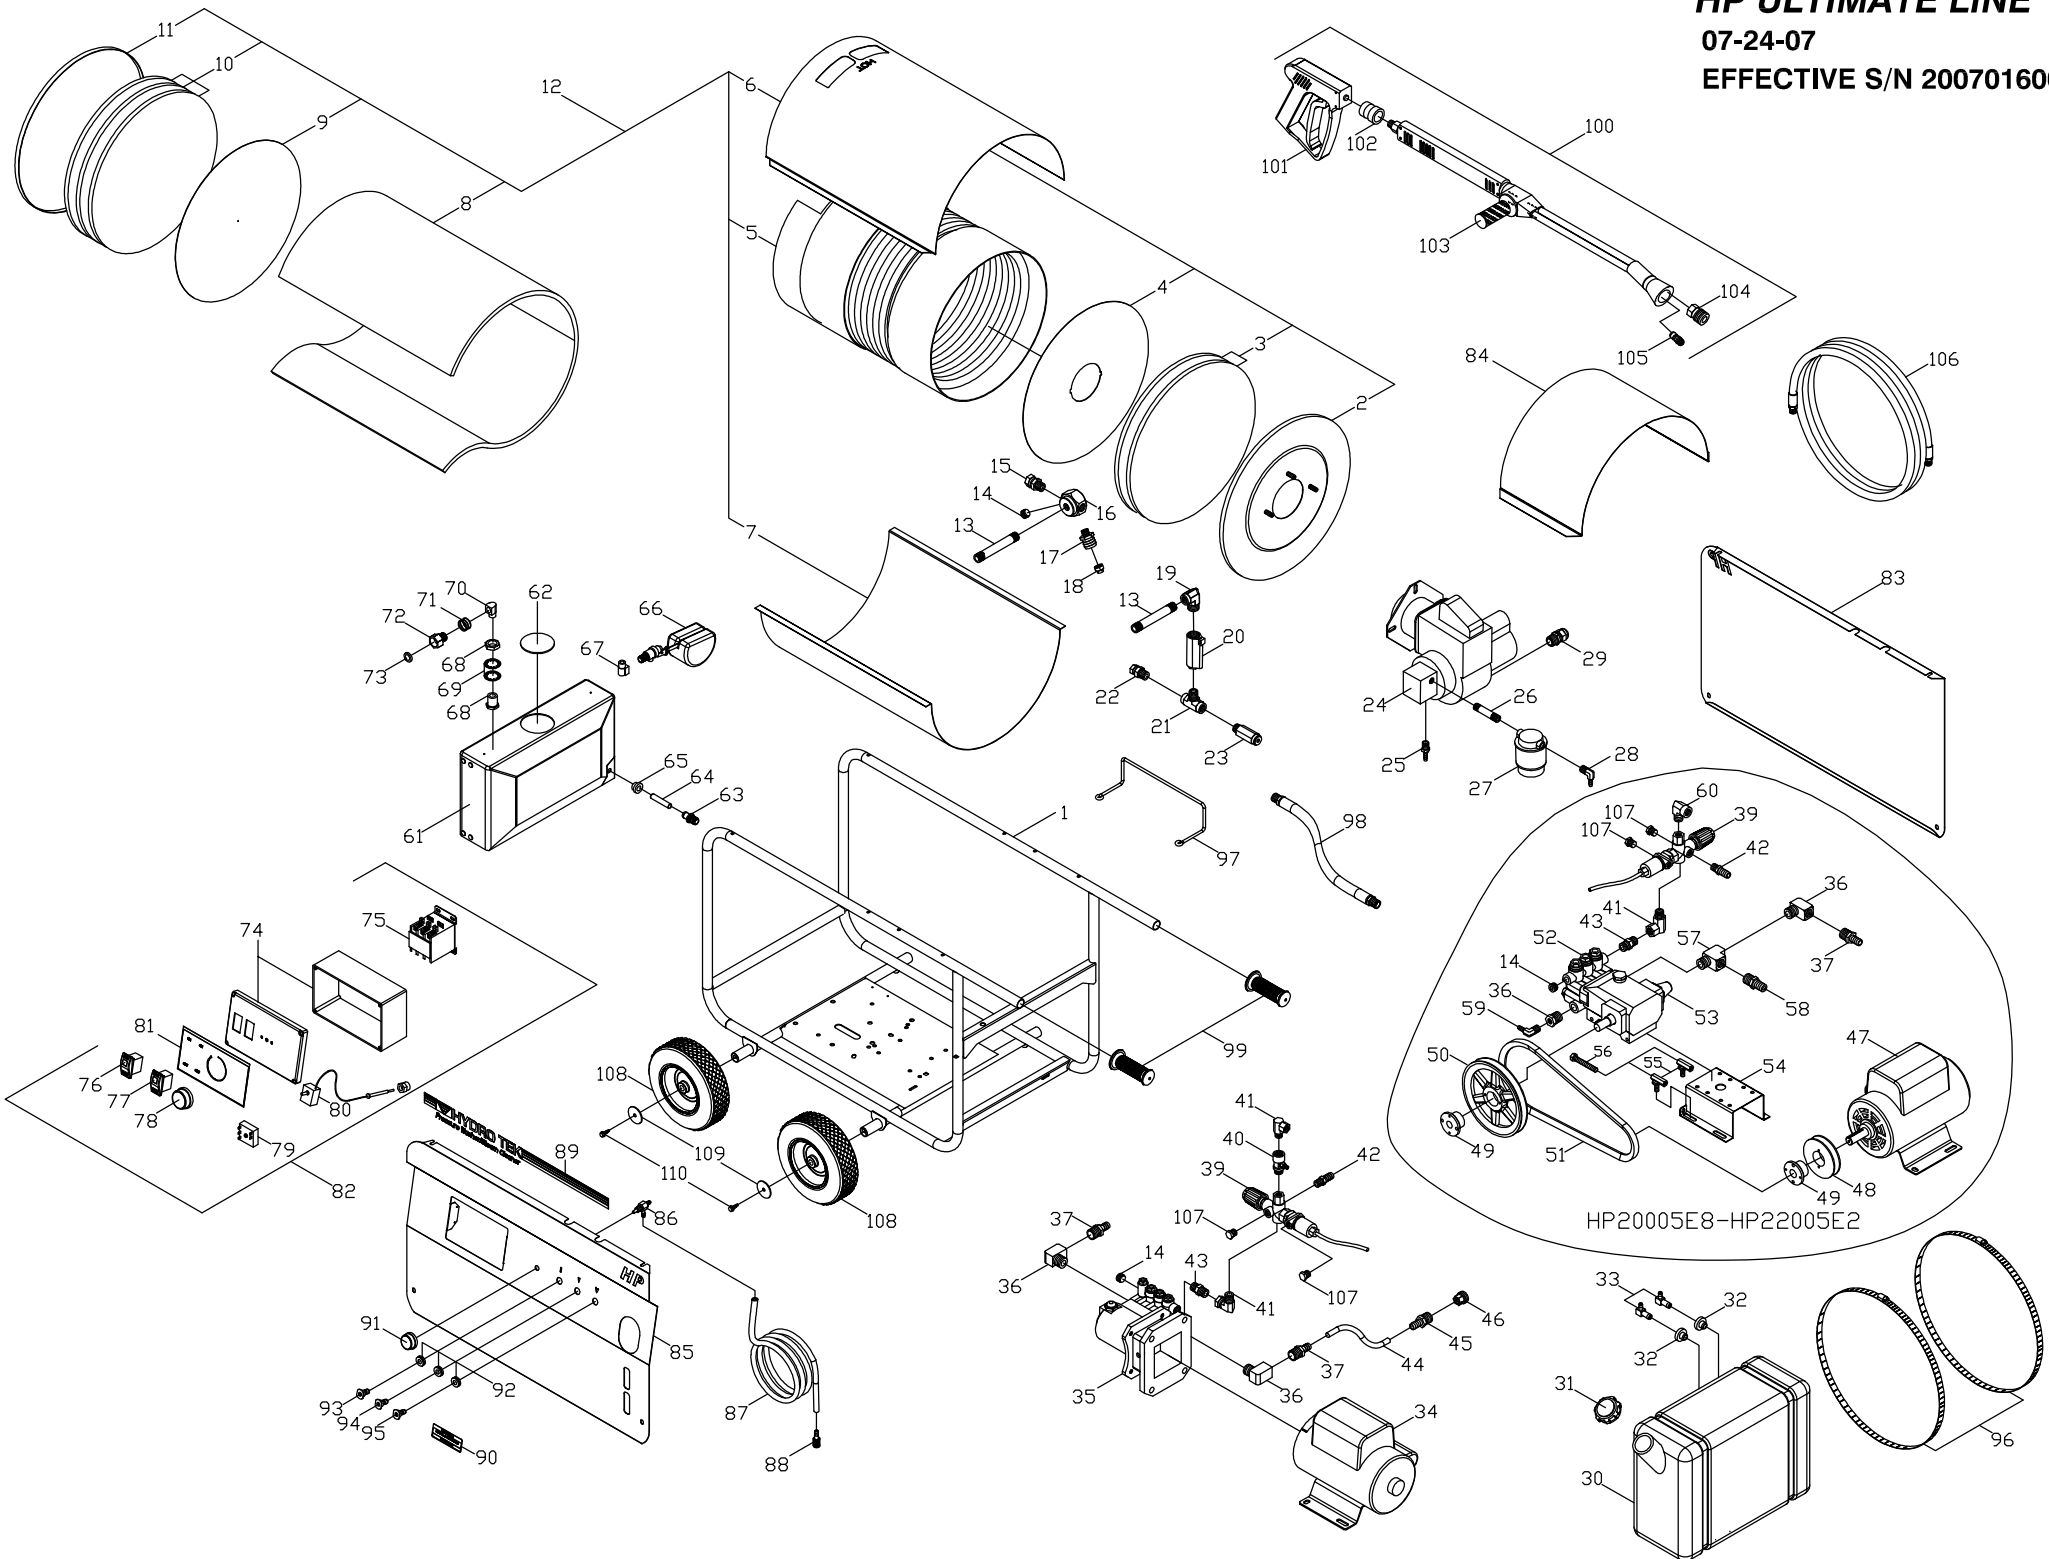

HP ULTIMATE LINE
07-24-07
EFFECTIVE S/N 200701600

HP ULTIMATE LINE PARTS LIST

1	HHP14	FRAME HP TUBING AXLE 2007	ALL	62	HL017	TANK CAP 4" W/HOLE	ALL
2	B0017	END CAP (FLATEND COIL) 18" BU W/HOLE	ALL	63	DQF10	DISCONNECT BARB/TANK FITTING	HP20005E8,HP22005E2
3	BN053	INSUL BLKT 50SQ' 1/2"x 24" 8# 25'	ALL	64	VF050	STRAINER TUBE FOR FLOAT TANK	HP20005E8,HP22005E2
4	BN126	INSUL DISC RETAINER 17.5" DIA W/HOLE	ALL	65	DFF10	WATER TANK BUSHING 5/8"	HP20005E8,HP22005E2
5	BC480	COIL, 4 PK SCH 80	ALL	66	VVF08	FLOAT VALVE 3/8" BRASS	HP20005E8,HP22005E2
6	B0089	COIL WRAP (FLAT END COIL) TOP	ALL	67	D5566	STREET ELL 3/8" BRASS*	HP20005E8,HP22005E2
7	B0088	COIL WRAP (FLAT END COIL) BOTTOM	ALL	68	D7520	PANEL FITTING 3/4" BRASS	HP20005E8,HP22005E2
8	BN053	INSUL BLKT 50SQ' 1/2"x 24" 8# 25'	ALL	69	FW700	WASHER LOCK 1" GALV***	HP20005E8,HP22005E2
9	BN125	INSUL DISC RETAINER 17.5" DIA	ALL	70	D5566	STREET ELL 3/8" BRASS*	HP20005E8,HP22005E2
10	BN053	INSUL BLKT 50SQ' 1/2"x 24" 8# 25'	ALL	71	D0010	SPRING GARDEN H A	HP20005E8,HP22005E2
11	B0029	COIL CAP (FLAT END COIL) NO HOLE	ALL	72	D006M	GARDEN H A 3/8" NPT MALE	HP20005E8,HP22005E2
12	BC225	COIL ASM 4PK (FLAT END COIL) 5/01	ALL	73	D0021	SCREEN WASHER GARDEN H A	HP20005E8,HP22005E2
13	BC850	BURNER NIPPLE; 1/2" x 5" SCH80	ALL	74	HHD52	ELECTRICAL BOX HD LASER CUT	ALL
14	D1061	PLUG 3/8" FLUSH HEAD HEX SOCKET	ALL	75	ECC21	CONTACTOR 40AMP 240V 3POLE DEF	HP21004E2,HP20005E8,HP22005E2
15	DE568	SWIVEL 3/8"F x 1/2"M STEEL	ALL				HP28004E2
16	HHA00	HEX MANI OUTLET 1/2" x 1/2" NO REEL	ALL	76	EC421	ROCKER SWITCH 230V CLEAR SPST	HP21004E2,HP22005E2,HP28004E2
17	UPB05	ADAPTER FITTING-BURST DISC***	ALL	77	EC420	ROCKER SWITCH 230V RED DPST	HP21004E2,HP20005E8,HP22005E2
18	UPB80	BURST DISC 8000PSI TORQUE 32-4	ALL				HP28004E2
19	DE586	STREET ELL 1/2"F x 3/8"M STEEL	ALL	78	ECH70	KNOB; BLUE .25" id x 1.5" od	ALL
20	VS019	FLOW SWITCH 3/8"F 5100psi 8g	ALL	79	ECD20	TIME DELAY 60 SEC 220V	HP21004E2,HP20005E8,HP22005E2
21	DEB66	BRANCH TEE 3/8" STEEL	ALL				HP28004E2
22	DE566	SWIVEL 3/8" STEEL	HP20005E8,HP22005E2	80	ECH50	THERMOSTAT; 60-250 1 GP PART=25	ALL
23	UP128	PRESSURE RELIEF 2800psi BLUE	HP21004E2,HP22005E2	81	GLL82	LABEL CON BOX HD 5mil 3.5 x	ALL
	UP137	PRESSURE RELIEF 3700psi BLACK	HP28004E2	82	EHP62	PUMP BOX ASSM-HP21004E2 TMB	HP21004E2
24	BU602	BURNER; BECKET SM 230V	HP21004E2,HP20005E8,HP22005E2		EHP22	PUMP BOX ASSM-HP22005E2 TMB	HP20005E8,HP22005E2
			HP28004E2		EHP24	PUMP BOX ASSM-HP28004E2 TMB	HP28004E2
25	D8044	BARB; HOSE 1/4" BRASS* 312 t	ALL	83	HHP19	REAR PANEL HP 2004	ALL
26	D2043	NIPPLE PIPE, BRASS 1/4" x 2 1/2"	ALL	84	HHP15	BURNER RAIN GUARD-HP 2004	ALL
27	BF020	FUEL FILTER; RAYCOR HYDRO TEK	ALL	85	HHP18	CONTROL PANEL HP 2004	ALL
28	D8040	HOSE BARB 1/4" 90 ELBOW	ALL	86	VVC10	CHEMICAL MET VALVE MV-100 MOD	ALL
29	EWC08	STRAIN RELIEF 1/2" HEYCO (3/8)	ALL	87	DHB04	TUBING; CLEAR BRAIDED; 1/4"	ALL
30	WT075	FUEL TANK 7.5 DIESEL CLEAR*	ALL	88	VF045	STRAINER CHEMICAL W/CHECK	ALL
31	WT080	FUEL CAP; DIESEL	ALL	89	GLL75	LABEL HYDRO TEK 34 x 2 3/4***	ALL
32	DFF04	FUEL TANK BUSHING 1/4"	ALL	90	GLL20	LABEL DIESEL FUEL ONLY	ALL
33	DFE04	FUEL TANK ELL 1/4"	ALL	91	ECH70	KNOB; BLUE .25" id x 1.5" od	ALL
34	ME504	MOTOR 5 HP 208/230v 1ph 3450rpm	HP21004E2	92	HLB09	GROMET NOZZLE HOLDER***	ALL
	ME606	MOTOR 6.5 HP 230 1 PH MT 3	HP20005E8,HP22005E2,HP28004E2	93	NQ450	NOZZLE/QDC 045 x 0	HP21004E2
35	P3530	PUMP 3SP35GE 3.4@3000 3/4" ELEC	HP21004E2,HP28004E2		NQ550	NOZZLE/QDC 055 x 0	HP20005E8,HP22005E2
36	D5588	ELBOW; STREET; 1/2"; BRASS*	ALL		NQ400	NOZZLE/QDC 04 x 0	HP28004E2
37	D8088	HOSE BARB 1/2" BRASS*	ALL	94	NQ452	NOZZLE/QDC 045 x 15	HP21004E2
39	UU261	UNLOADER W/SWITCH	ALL		NQ552	NOZZLE/QDC 055 x 15	HP20005E8,HP22005E2
40	VC556	CHEMICAL INJ NO ADJUST	HP21004E2,HP28004E2		NQ402	NOZZLE/QDC 04 x 15	HP28004E2
41	DE866	SWIVEL 3/8"F x 3/8"M 90	HP21004E2,HP28004E2	95	NQ353	NOZZLE/QDC 035 x 25	HP21004E2
42	D8084	HOSE BARB 1/2"H x 1/4" BRASS	ALL		NQ453	NOZZLE/QDC 045 x 25	HP22005E2
43	DB506	NIPPLE 3/8" STEEL	HP21004E2,HP28004E2		NQ303	NOZZLE/QDC 03 x 25	HP28004E2
44	DHC80	HOSE; 1/2" LO PRESSURE BLACK	HP21004E2,HP28004E2	96	FC074	WORM GEAR CLAMP 2 1/2" x 13 1/4"	ALL
45	D8088	HOSE BARB 1/2" BRASS*	HP21004E2,HP28004E2	97	HHP29	WIRE HOSE HOOK-ZINC PLATED	ALL
46	D008F	GARDEN H A 1/2" NPT FEM	HP21004E2,HP28004E2	98	DH002	HOSE 3/8" x 14" 5000PSI	ALL
47	ME606	MOTOR 6.5 HP 230 1 PH MT 3	HP20005E8,HP22005E2	99	HL010	HAND GRIP 1" MX*	ALL
48	KT040	SHEAVE BK40H	HP20005E8,HP22005E2	100	AVVA3	ULTRA GUN/WAND 48" ADJ PSI	ALL
49	KSH12	BUSHING H 3/4"	HP20005E8,HP22005E2	101	VG200	TRIGGER GUN, INSULATED 4000 PSI	ALL
50	KT080	SHEAVE BK80H	HP20005E8,HP22005E2	102	ECH75	HEAVEY DUTY BEND RESTRICTOR	ALL
51	KSH15	BUSHING Hx 16.5mm	HP20005E8,HP22005E2	103	VWD42	DUAL WAND, SS VENTED	ALL
52	P4022	PUMP 3CP1120 4 @ 2200 SHAFT 16	HP20005E8,HP22005E2	104	DQ04S	COUPLER 1/4" SOCK FEM	ALL
53	PP692	SHAFT PROTECTOR 5 FRAME BD PMP	HP20005E8,HP22005E2	105	NN982	NOZZLE 30 x 15 BRASS	ALL
54	HHD03	HD PUMP RAIL 14 GA SS	HP20005E8,HP22005E2	106	DH050	HOSE 3/8" x 50' 3000 PSI	ALL
55	HPR60	PUMP RAIL BOLT	HP20005E8,HP22005E2	107	D1040	PLUG 1/4"	ALL
56	FB641	BOLT 3/8" x 2 1/2" PLD ALLTHREAD	HP20005E8,HP22005E2	108	HT126	WHEEL & TIRE TURF 13"	ALL
57	D6588	STREET TEE 1/2" BRASS*	HP20005E8,HP22005E2	109	FWS07	WASHER 1/4" x 1 1/2" OD STAINLESS	ALL
58	D8076	HOSE BARB 5/8"H x 1/2"M .339id PNK	HP20005E8,HP22005E2	110	FB321	TEK SCREW 1/4" x 3/4"L STAINLESS	ALL
59	D8040	HOSE BARB 1/4" 90 ELBOW	HP2005E8,HP22005E2			31644 SEAL KIT(CAT PUMP 3SP35GE)	31647 VALVE KIT(CAT PUMP 3SP35GE)
60	DC568	STREET ELL 3/8" STEEL	HP20005E8,HP22005E2			547091 PLUNGER (3) (CAT PUMP 3SP35GE)	
61	WT040	TANK; FLOAT 4 GA HD LINEAR	ALL			PP983 SEAL KIT (CAT PUMP 3CP1120)	PP899 VALVE KIT(CAT PUMP 3CP1120)