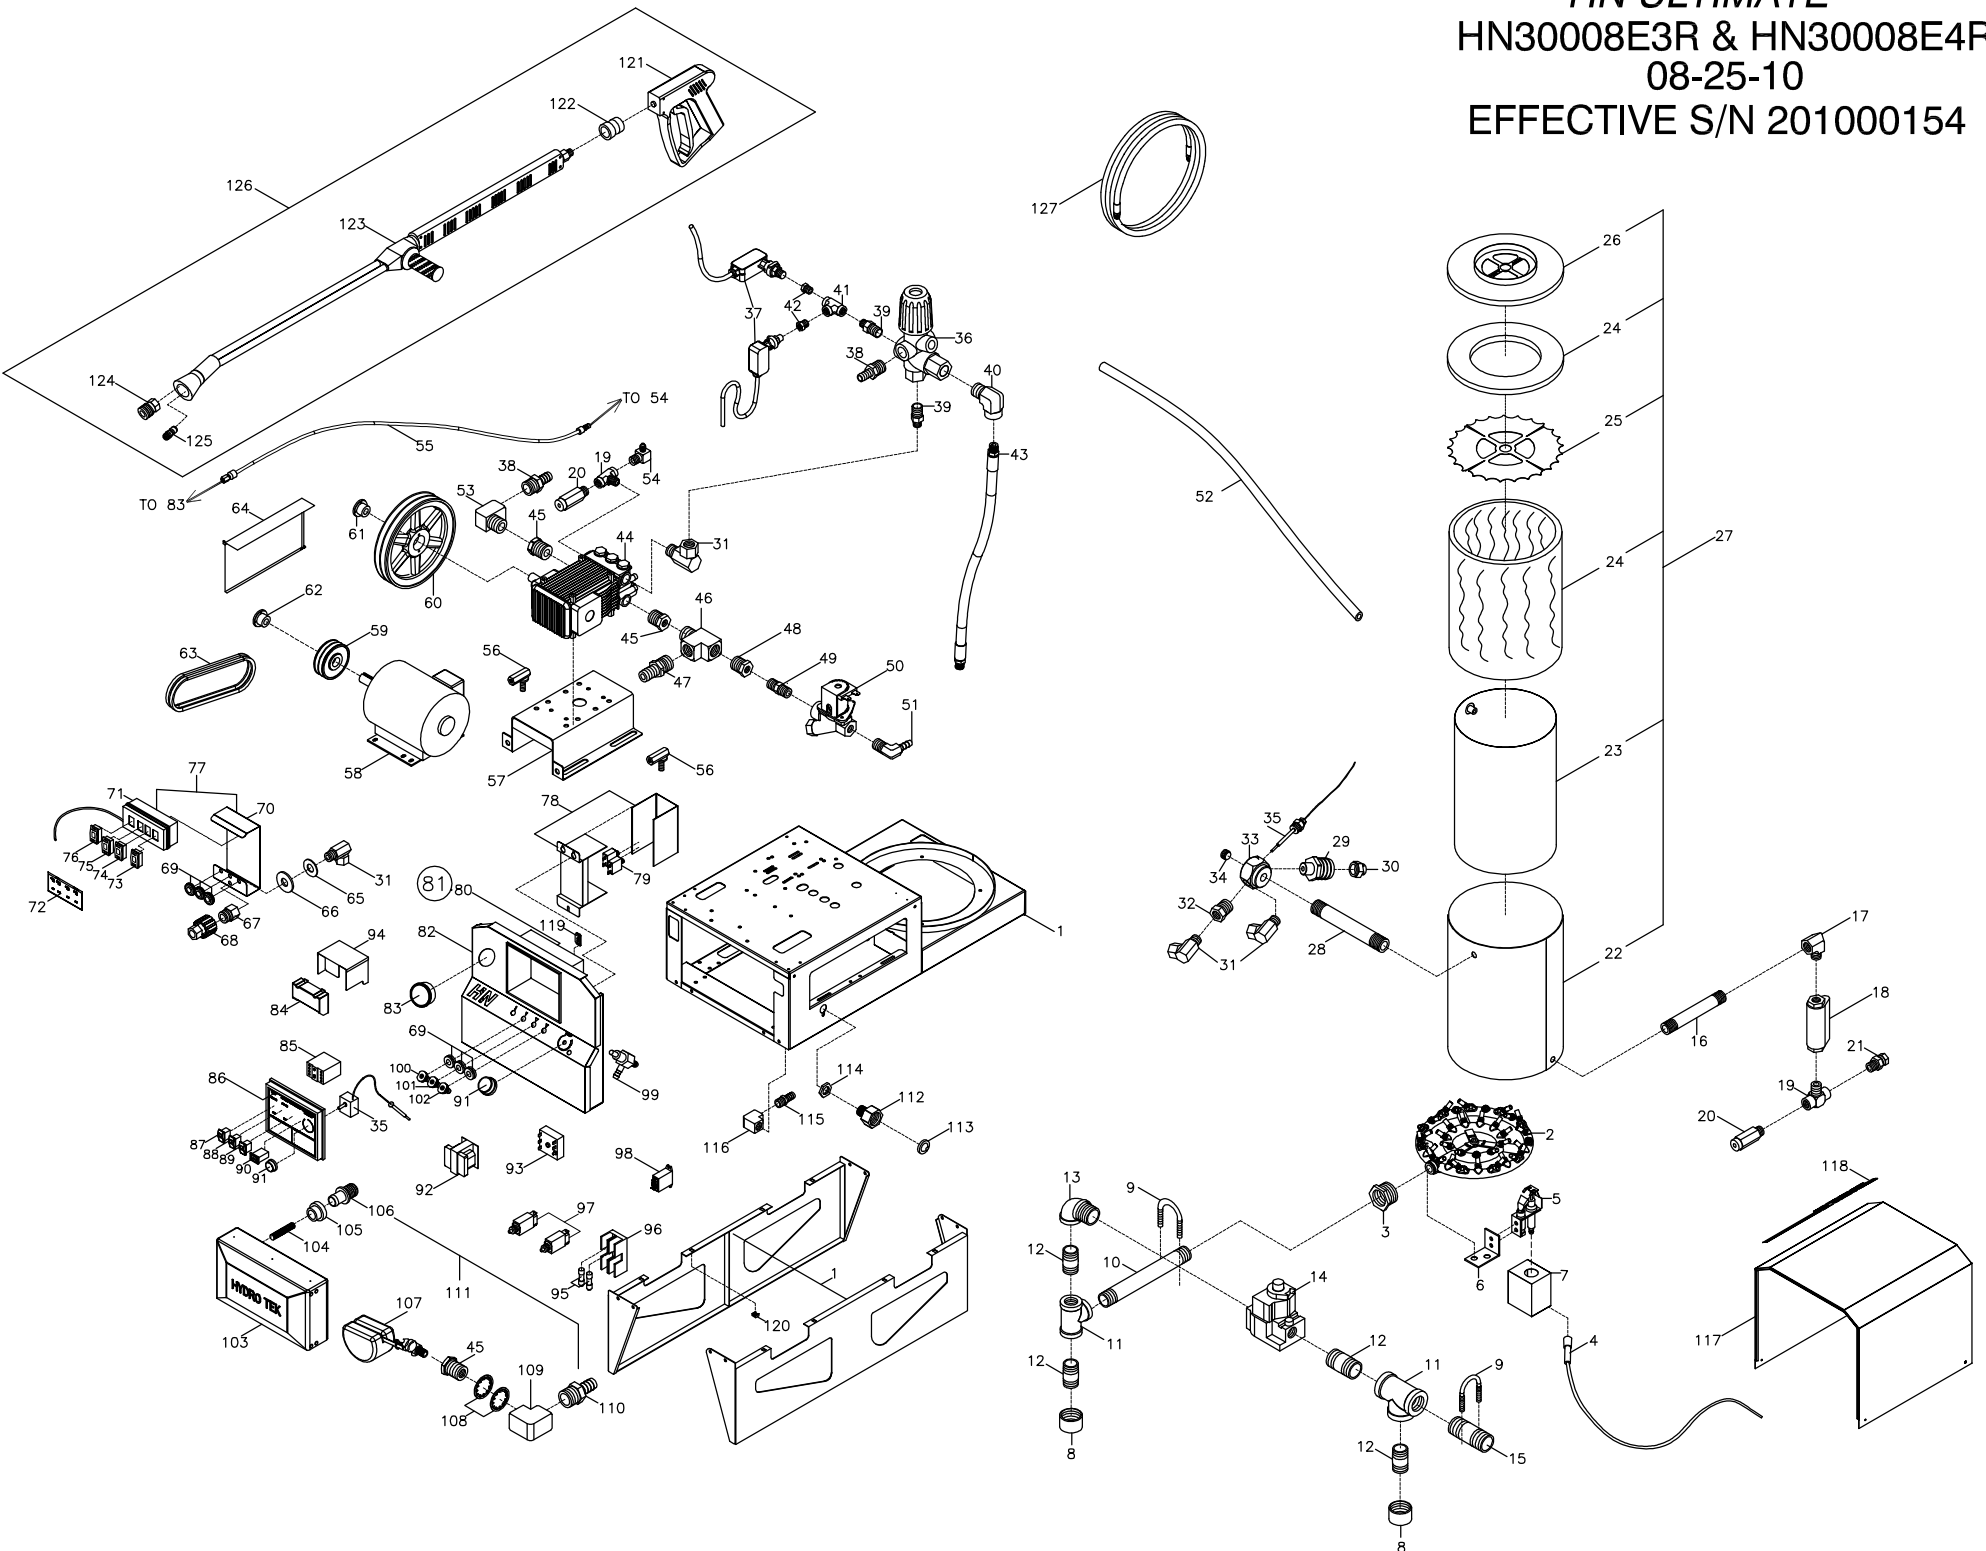

# HN30008E3R & HN30008E4R PARTS LIST

S/N201000154

25-Aug-10

1	HNG51	HN FRAME ASSEM STAINLESS STEEL (2008) 4 PIECE	45	D1128	BUSHING 3/4 x 1/2 BRASS	87	EC450	ROCKER SWITCH MOMENT. W/NO LED
2	BGW88	BURNER RING W/JETS NAT GAS	46	D6588	STREET TEE 1/2" BRASS	88	EC495	ROCKER SWITCH COVER-AMBER
3	DGR14	BUSHING 1 1/4M x 1F BLACK PIPE	47	D8090	HOSE BARB 5/8 H x 1/2 MPT	89	EC406	ROCKER SWITCH 24V RED SPST
4	BGW36	IGNITION WIRE 47" NG/HN ASM	48	D1084	BUSHING 1/2" x 1/4" BRASS	90	EM603	HOUR METER 220V
5	BGP10	PILOT ASM. HW.	49	D2044	NIPPLE 1/4" BRASS			
6	HNG32	HN PILOT BRACKET STAINLESS	50	ECVO5	SOAP SOLENOID VALVE W/COIL	91	ECH70	KNOB; BLUE .25id x 1.5od
7	HNG33	HN PILOT SHEILD STAINLESS				92	BGT10	TRANSFORMER 120/230-24V 40VA
8	DGPC3	PIPE CAP 1" BLACK	51	D8040	HOSE BARB 1/4" 90 ELBOW	93	ECD24	TIME DELAY 24V ADJ 300 SECOND
9	FB995	U BOLT 1/4" FOR 1" GAS PIPE	52	DHC80	HOSE; 1/2 LOW PRESSURE BLACK	94	HNG08	IGNITION MODULE SHEILD
10	DGN73	NIPPLE 1"x 8" BLACK SCH 40	53	D5588	STREET ELL 1/2" BRASS	95	EF025	1/4 AMP MINI DELAY FUSE (HN30008E4R)
			54	D5546	STREET ELL 3/8"MPT x 1/4"JIC	96	EFB02	FUSE BLOCK 2 POLE MINE FUSE (HN30008E4R)
11	DGT16	TEE 1" BLACK	55	DH130	HOSE 1/4" x 25" 5000PSI HN GA HN 2003 MODELS	97	ECF05	CIRCUIT BREAKER 1/2 AMP (HN30008E3R)
12	DGN60	NIPPLE 1" CLOSE BLACK	56	HPR60	PUMP RAIL BOLT	98	ECC08	RELAY; 24VOLT SPST 50/60 Hz
13	DGE16	STREET ELBOW LINX 90	57	HPR11	PUMP MOUNT RAIL HN30008	99	VVC10	CHEMICAL MET VALVE MV-100 MOD
14	BVG12	NATURAL GAS VALVE 1"	58	ME906	MOTOR 15 HP 3510 208-230 / 460 3P	100	NQ450	NOZZLE / QDC 45 x 0
15	DGN66	NIPPLE 1" x 3" BLACK	59	KU047	SHEAVE 2BK 47H			
16	BC865	BURNER NIPPLE 1/12 x 6 1/2 SCH 80	60	KU100	SHEAVE 2BK 100H	101	NQ452	NOZZLE / QDC 45 x 15
17	DE586	STREET ELL 1/2"F x 3/8"M STEEL				102	NQ453	NOZZLE / QDC 45 x 25
18	VS005	FLOW SWITCH 8@ 4200 ST5	61	KSH19	BUSHING H 24mm	103	WT040	TANK; FLOAT 4 GAL HD LINEAR
19	DEB66	BRANCH TEE 3/8" STEEL	62	KSH20	BUSHING HX 1 3/8 x 5/16	104	VF050	STRAINER TUBE FOR FLOAT TANK
20	UP137	PRESSURE RELIEF 3700 PSI BLACK	63	KSB4X	BELT BX 40	105	DFF10	WATER TANK BUSHING 5/8"
			64	HNG65	BELT GUARD (HN 2003)	106	D1010	SPLICER 5/8 BRASS
21	DE868	SWIVEL 3/8M x 1/2FS	65	FWS09	WASHER 11/16"od x 1 1/2"od STNLS	107	VVF15	FLOAT VALVE ROBERTSON
22	B2356	HN COIL WRAP ASM (2003) 24" VERT	66	FWC17	WASHER 11/16"od PLD SAE	108	FW701	WASHER LOCK 1"GALV
23	BC88V	COIL 8 PK SCH 80 24" 1/2" PIPE	67	DQ76F	TWIST COUPLER 3/8" PLUG FEM	109	D7512	ELL 3/4 BRASS
24	BN053	INSUL BLKT 50SQ 1/2 x 24 8# 25'	68	DQ76S	TWIST COUPLER 3/8" SOCK FEM	110	D8089	HOSE BARB 3/4P x 1/2H BRASS
25	HHN27	HN INSULATION RETAINING RING	69	HLB09	GROMET NOZZLE HOLDER			
26	B0033	HN COIL CAP ASM 30008	70	HCW10	CW REMOTE BOX WALL BRACKET	111	WTO39	FLOAT TANK ASM HN30008
27	BC797	COIL ASM 30008				112	D006M	GARDEN HA 3/8" NPT MALE
28	BC835	BURNER NIPPLE 1/2" x 3 1/2" SCH 80	71	HHN26	LAS CUT ELCT BOX HNR REMOTE	113	D0021	SCREEN WASHER GARDEN HA
29	UPB05	ADAPTER FITTING-BURST DISC	72	GLL99	LABEL 4 SWITCH REM.-HN 5 MIL 4	114	D7061	HEX NUT 3/8" BRASS REMOTE UNLOADER
30	UPB80	BURST DISC 8000 PSI TORQUE 32-4	73	EC498	ROCKER SWITCH COVER-GREEN	115	D8068	HOSE BARB 1/2H x 3/8P BRASS
			74	EC406	ROCKER SWITCH 24V RED SPST	116	D5066	ELL 3/8 BRASS
31	DE866	SWIVEL, 3/8M x 3/8F 90	75	EC495	ROCKER SWITCH COVER-AMBER	117	HNG47	HN SWING UP COVER-(2003)
32	DA086	BUSHING 1/2" x 3/8" STEEL	76	EC450	ROCKER SWITCH MOMENT. W/NO LED	118	GLL75	LABEL HYDRO TEK 34 x 3.00 PRESS STEAM
33	HHA01	HEX MANI OUTLET 1/2" x 1/2" REEL	77	AEN60	HN REMOTE TYPE 24v	119	EC116	SWITCH, SLIDE 1P2T (HN30008E3R)
34	D1082	PLUG 1/2 STEEL HEX HEAD HEAP FLUSH	78	ECT05	TRANSFORMER 460/230v 100v ABOX (HN30008E4R)	120	FNS05	5/16 -18 SQUARE SPEED NUT
35	ECH55	THERMOSTAT; 95 - 195F***	79	ECF03	CIRCUIT BREAKERS 3AMP (HN30008E4R)			
36	UU323	UNLOADER 4200psi 8GPM AR	80	EWB72	ELECTRICAL BOX 10" x 8" x 6" HINGED	121	VG200	TRIGGER GUN, INSULATED 4000PSI
37	VS030	PRESSURE SWITCH 4000 PA/PR16]				122	ECH75	HEAVY DUTY BEND RESTICTOR-B
38	D8088	HOSE BARB, 1/2" BRASS	81	EHN34	HN COMBO BOX (HN30008E4R)	123	VVD42	DUAL WAND W/HANDLE, STAINLESS
39	DB507	NIPPLE 3/8 x 1/2 STEEL		EHN32	HN COMBO BOX (HN30008E3R)	124	DQ04T	COUPLER 1/4" SOCK MALE
40	DC588	STREET ELL 1/2 STEEL	82	HNG46	HN CONTROL PANEL CUT GROUP-PRO	125	NN982	NOZZLE 40 x 25 BRASS
			83	UG055	GAUGE; 5000PSI DUAL SCALE: PN	126	AVWA3	ULTRA GUN/WAND 48" S/HNDL ADJ
41	DE066	TEE 3/8 STEEL	84	BGG15	IGNITION MODULE HW 90 SECOND	127	DH060	HOSE 3/8" x 50' BLU/GRY 25
42	DA064	BUSHING 3/8 x 1/4 STEEL	85	EA100	STARTER 230v 3 POLE 9-45 AM (HN30008E3R)			
43	DH038	HOSE 1/2" x 36" 3500 PSI NO WIP		EA103	STARTER 230v 3 PH 9-45 AM (HN30008E4R)			
44	PG585	PUMP TSF2021 3600 @ 8.5 GPM	86	GLL94	LABLE CON BOX HN 5 MIL 9.25" x 7"			
						<b>OPTIONAL</b>		
						BGV06	NP TO LP CONVERSION INSTALL 700K BTU	