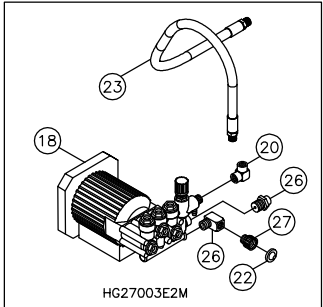

HG PROLINE M SERIES

03-13-08

EFFECTIVE S/N 200800657

HG PROLINE M SERIES PARTS LIST

1	HHG08	FRAME HG M SERIES (2006) STAINLESS	ALL
2	HHG05	HANDLE SSTEEL HG FRAME	ALL
3	BC226	COIL,ASSEMBLY SINGLE PASS 1 PK SCH 80	HG15015E1M,HG27003E2M
4	B0004	HG COIL HEAD 4in ID x 14in ASM	ALL
5	BN105	DISC RETAINER 12.25" OD W/4.375 HOLE	ALL
6	BN053	INSUL BLKT 50SQ' 1/2 x 24 8# 25'	ALL
7	B0098	COIL WRAP HG BOTTOM	ALL
8	B0094	COIL WRAP-TOP HG15015E1H	HG15015E1M,HG27003E2M
9	BC140	COIL 1 PK 14" SCH 80 SINGLE PASS	HG15015E1M,HG27003E2M
	B0093	INNER WRAP HG15015E1H	HG15015E1M,HG27003E2M
10	BC140	COIL, HOT 2 GO 1PK SCH 80	ALL
11	FW225	WASHER 2.25" OD16 GA STAINLESS STEEL	ALL
12	BN127	DISC RETAINER 13.20" OD W/1.30" HOLE	ALL
13	B0003	HG COIL CAP 1 3/8" ID x 14.00"	ALL
14	BC820	BURNER NIPPLE 1/2" x 2.00" SCH 80 BLK PIPE	HG15015E1M,HG27003E2M
15	DE08S	TEE 1/2" SPECIAL 3/8" TAP	ALL
16	HHG57	HG/HPG BURNER RAIN GUARD	ALL
17	ME202	MOTOR 1.5 HP 120V 1PH 1725RPM	HG15015E1M
	ME504	MOTOR 5HP 208/230v 1PH 3450RPM	HG27003E2M
18	PH322	PUMP 3 @ 2000 SHAFT 5/8 ELECTRIC	HG15015E1M
	PC257	PUMP 2.5 @ 2700, AXIAL 3/4 ELE	HG27003E2M
19	D5066	ELL 3/8" BRASS	HG15015E1M
20	DC066	ELL 3/8" STEEL	HG27003E2M
21	D008M	GARDEN HA 1/2" NPT MALE	ALL
22	D0021	SCREN WASHER GARDEN HA	ALL
23	DH200	HOSE 3/8 x 20 4000PSI	HG15015E1M
	DH026	HOSE 3/8 x 26.5 5000PSI	HG27003E2M
24	VF042	STRAINER CHEM (NO CHECK)	ALL
25	DHB04	TUBING; CLEAR BRADED; 1/4"	ALL
26	D5088	ELL 1/2" BRASS	HG15015E1M
	D5588	STREET ELL 1/2" BRASS	HG27003E2M
27	D008M	GARDEN HA 1/2" NPT MALE	ALL
28	HT104	TIRE & WHEEL 4 x 10 3/4 BORE G	ALL
29	UPT46	THERM DUMP VALVE 145f 1/2" MPT*	HG27003E2M
30	DB507	NIPPLE 3.8" x 1/2" STEEL	ALL
31	VS005	FLOW SWITCH 8 @ 4200 ST5	ALL
32	D2066	NIPPLE 3/8" BRASS	HG15015E1M
	DB506	NIPPLE 3/8" STEEL	HG27003E2M
33	D6566	BRANCH TEE 3/8" BRASS	HG15015E1M
	DEB66	BRANCH TEE 3/8" STEEL	HG27003E2M
34	DE867	SWIVEL 3/8"FP x 3/8"FPS	ALL
35	UP120	PRESSURE RELIEF 2000PSI ORANGE	HG15015E1M
	UP137	PRESSUR RELIEF 3700psi BLACK	HG27003E2M
36	DE568	SWIVEL 3/8"F x 1/2"M STEEL	ALL
37	UPB05	ADAPTER FITTING-BURST-DISC***	ALL
38	UPB80	BUST DISC 8000psi TORQUE 32-4	ALL
39	FWS07	WASHER 1/4" x 1 1/2"od STAINLESS	ALL
40	FB425	TEK SCREW 1/4" x 1 1/2" ZINC PLATED	ALL
41	ECH45	HEAT SWITCH 245F (1/2" NPT) WIT	ALL
42	BU605	BURNER ; BECKET 115V	HG15015E1M
	BU602	BURNER; BECKET SM 230v	HG27003E2M
43	BPA10	FUEL PUMP MOD A2VA-7116	ALL
44	BZ101	FUEL NOZZLE 1.0 90W	HG15015E1M
	BZ152	FUEL NOZZLE 1.5 90A	HG27003E2M
45	BM556	BURNER MOTOR 115v HG	HG15015E1M
	BM562	BURNER MOTOR 220v BECKET	HG27003E2M
46	EWC08	STRAIN RELIEF 1/2" HEYCO	ALL
47	BF015	FUEL FILTER; INLINE	ALL
48	WT037	FUEL TANK 4 GAL DIESEL BLACK	ALL
49	WT080	FUEL CAP; DIESEL	ALL