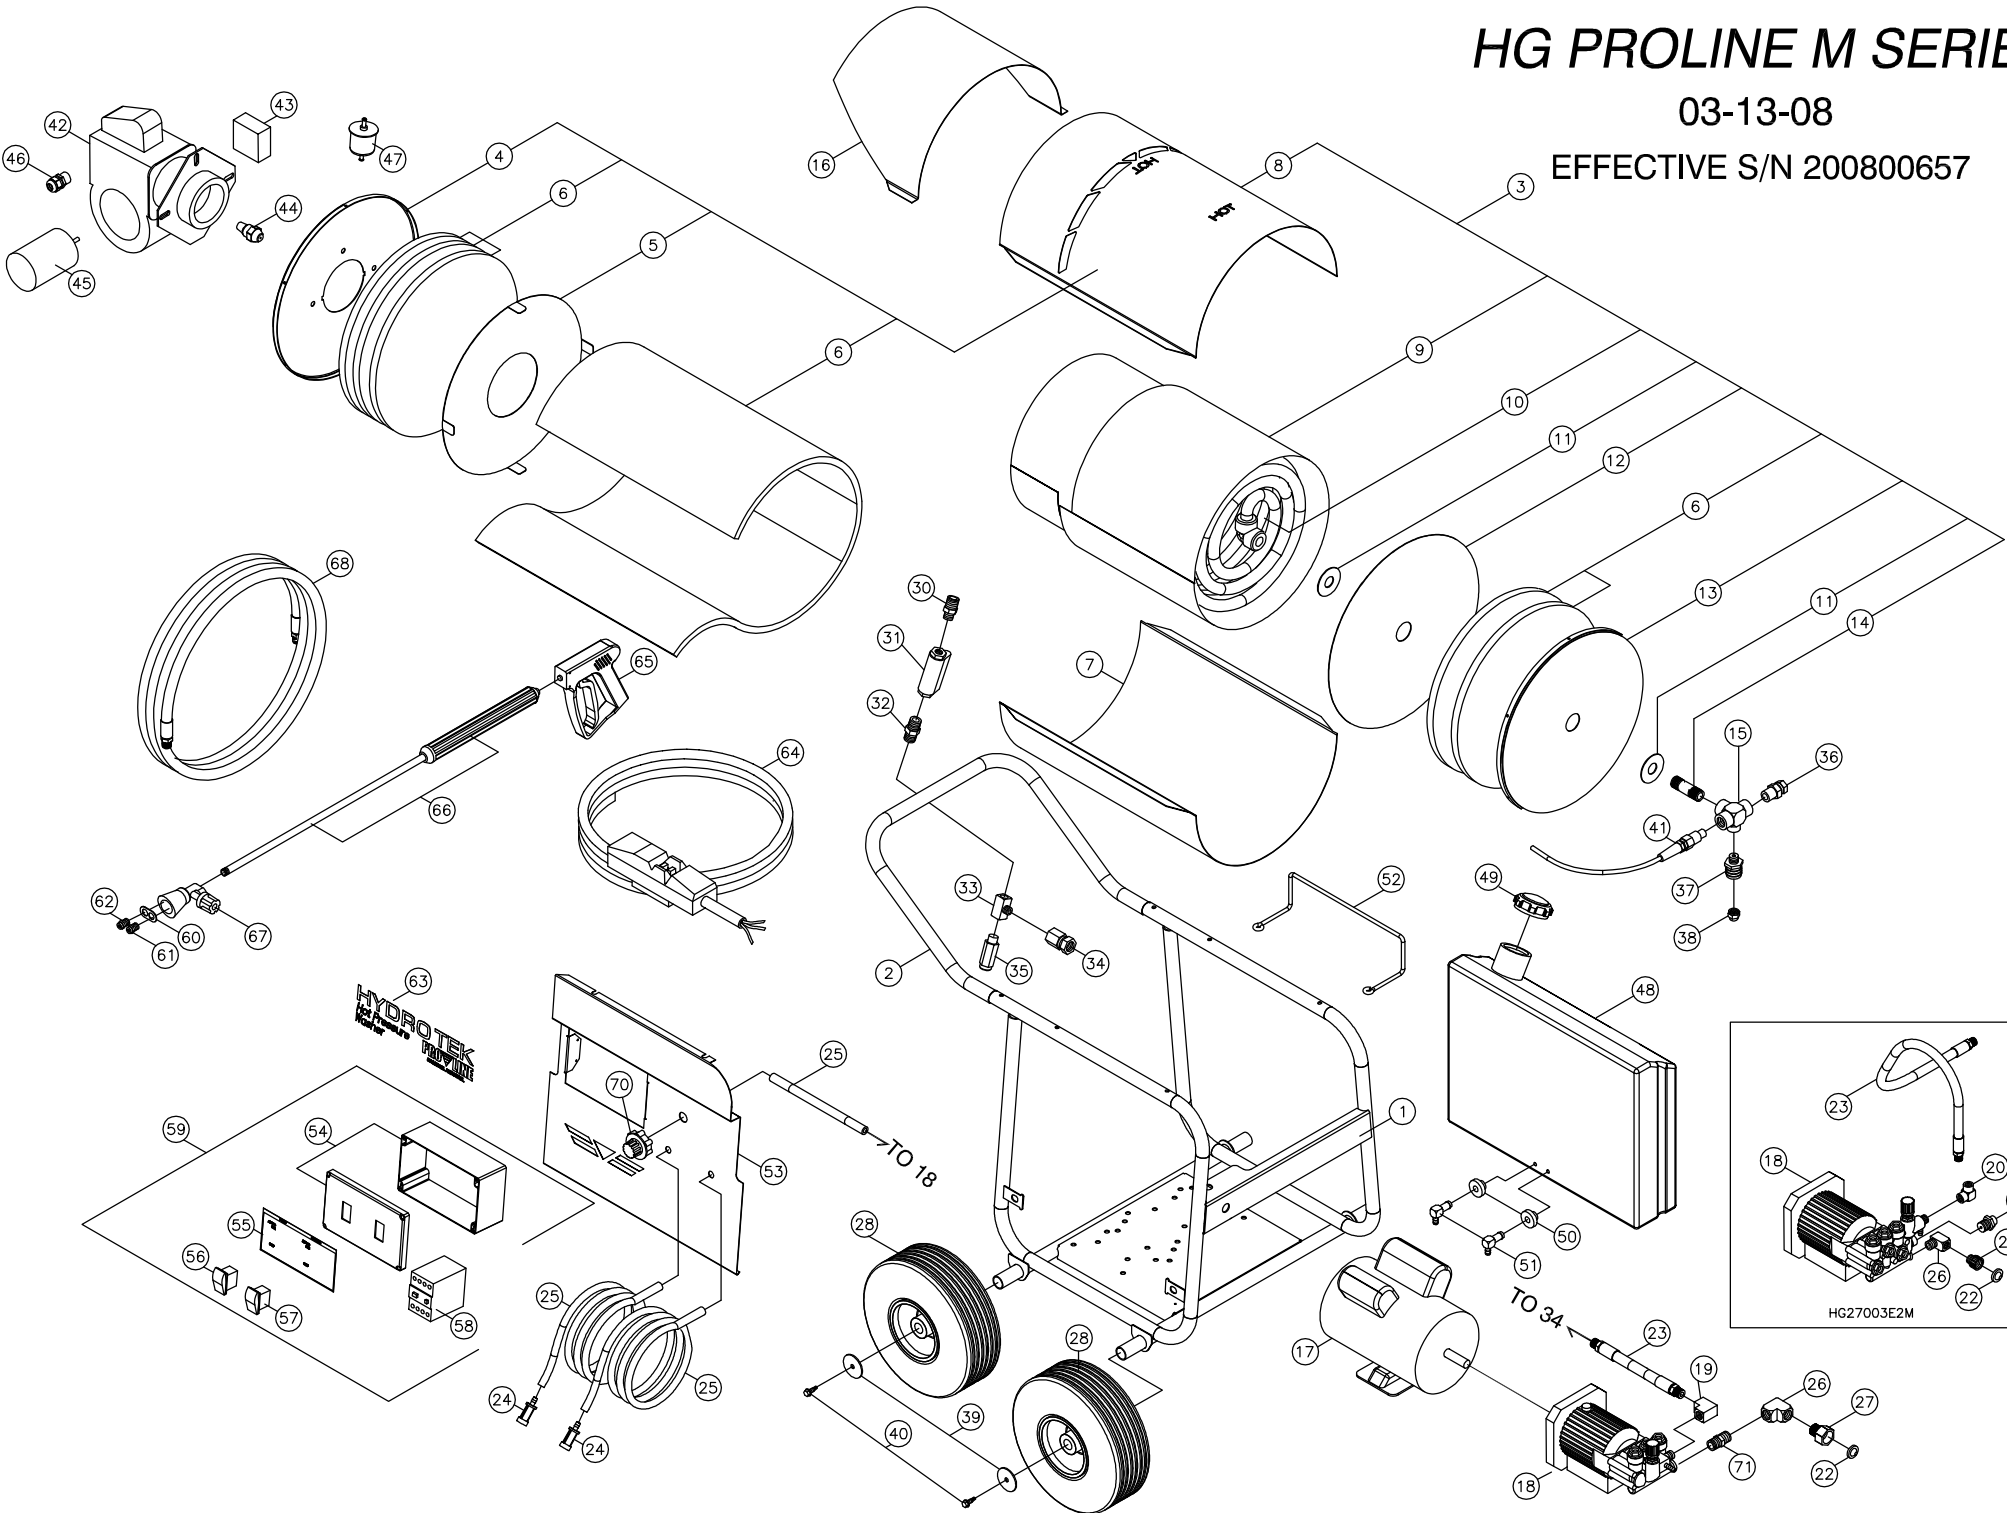

HG PROLINE M SERIES

03-13-08

EFFECTIVE S/N 200800657

HG PROLINE M SERIES PARTS LIST

1	HHG08	FRAME HG M SERIES (2006) STAINLESS	ALL
2	HHG05	HANDLE SSTEEL HG FRAME	ALL
3	BC226	COIL,ASSEMBLY SINGLE PASS 1 PK SCH 80	HG15015E1M,HG27003E2M
4	B0004	HG COIL HEAD 4in ID x 14in ASM	ALL
5	BN105	DISC RETAINER 12.25" OD W/4.375 HOLE	ALL
6	BN053	INSUL BLKT 50SQ' 1/2 x 24 8# 25'	ALL
7	B0098	COIL WRAP HG BOTTOM	ALL
8	B0094	COIL WRAP-TOP HG15015E1H	HG15015E1M,HG27003E2M
9	BC140	COIL 1 PK 14" SCH 80 SINGLE PASS	HG15015E1M,HG27003E2M
	B0093	INNER WRAP HG15015E1H	HG15015E1M,HG27003E2M
10	BC140	COIL, HOT 2 GO 1PK SCH 80	ALL
11	FW225	WASHER 2.25" OD16 GA STAINLESS STEEL	ALL
12	BN127	DISC RETAINER 13.20" OD W/1.30" HOLE	ALL
13	B0003	HG COIL CAP 1 3/8" ID x 14.00"	ALL
14	BC820	BURNER NIPPLE 1/2" x 2.00" SCH 80 BLK PIPE	HG15015E1M,HG27003E2M
15	DE08S	TEE 1/2" SPECIAL 3/8" TAP	ALL
16	HHG57	HG/HPG BURNER RAIN GUARD	ALL
17	ME202	MOTOR 1.5 HP 120V 1PH 1725RPM	HG15015E1M
	ME504	MOTOR 5HP 208/230v 1PH 3450RPM	HG27003E2M
18	PH322	PUMP 3 @ 2000 SHAFT 5/8 ELECTRIC	HG15015E1M
	PC257	PUMP 2.5 @ 2700, AXIAL 3/4 ELE	HG27003E2M
19	D5066	ELL 3/8" BRASS	HG15015E1M
20	DC066	ELL 3/8" STEEL	HG27003E2M
21	D008M	GARDEN HA 1/2" NPT MALE	ALL
22	D0021	SCREN WASHER GARDEN HA	ALL
23	DH200	HOSE 3/8 x 20 4000PSI	HG15015E1M
	DH026	HOSE 3/8 x 26.5 5000PSI	HG27003E2M
24	VF042	STRAINER CHEM (NO CHECK)	ALL
25	DHB04	TUBING; CLEAR BRADED; 1/4"	ALL
26	D5088	ELL 1/2" BRASS	HG15015E1M
	D5588	STREET ELL 1/2" BRASS	HG27003E2M
27	D008M	GARDEN HA 1/2" NPT MALE	ALL
28	HT104	TIRE & WHEEL 4 x 10 3/4 BORE G	ALL
29	UPT46	THERM DUMP VALVE 145f 1/2" MPT*	HG27003E2M
30	DB507	NIPPLE 3.8" x 1/2" STEEL	ALL
31	VS005	FLOW SWITCH 8 @ 4200 ST5	ALL
32	D2066	NIPPLE 3/8" BRASS	HG15015E1M
	DB506	NIPPLE 3/8" STEEL	HG27003E2M
33	D6566	BRANCH TEE 3/8" BRASS	HG15015E1M
	DEB66	BRANCH TEE 3/8" STEEL	HG27003E2M
34	DE867	SWIVEL 3/8"FP x 3/8"FPS	ALL
35	UP120	PRESSURE RELIEF 2000PSI ORANGE	HG15015E1M
	UP137	PRESSUR RELIEF 3700psi BLACK	HG27003E2M
36	DE568	SWIVEL 3/8"F x 1/2"M STEEL	ALL
37	UPB05	ADAPTER FITTING-BURST-DISC***	ALL
38	UPB80	BUST DISC 8000psi TORQUE 32-4	ALL
39	FWS07	WASHER 1/4" x 1 1/2"od STAINLESS	ALL
40	FB425	TEK SCREW 1/4" x 1 1/2" ZINC PLATED	ALL
41	ECH45	HEAT SWITCH 245F (1/2" NPT) WIT	ALL
42	BU605	BURNER ; BECKET 115V	HG15015E1M
	BU602	BURNER; BECKET SM 230v	HG27003E2M
43	BPA10	FUEL PUMP MOD A2VA-7116	ALL
44	BZ101	FUEL NOZZLE 1.0 90W	HG15015E1M
	BZ152	FUEL NOZZLE 1.5 90A	HG27003E2M
45	BM556	BURNER MOTOR 115v HG	HG15015E1M
	BM562	BURNER MOTOR 220v BECKET	HG27003E2M
46	EWC08	STRAIN RELIEF 1/2" HEYCO	ALL
47	BF015	FUEL FILTER; INLINE	ALL
48	WT037	FUEL TANK 4 GAL DIESEL BLACK	ALL
49	WT080	FUEL CAP; DIESEL	ALL