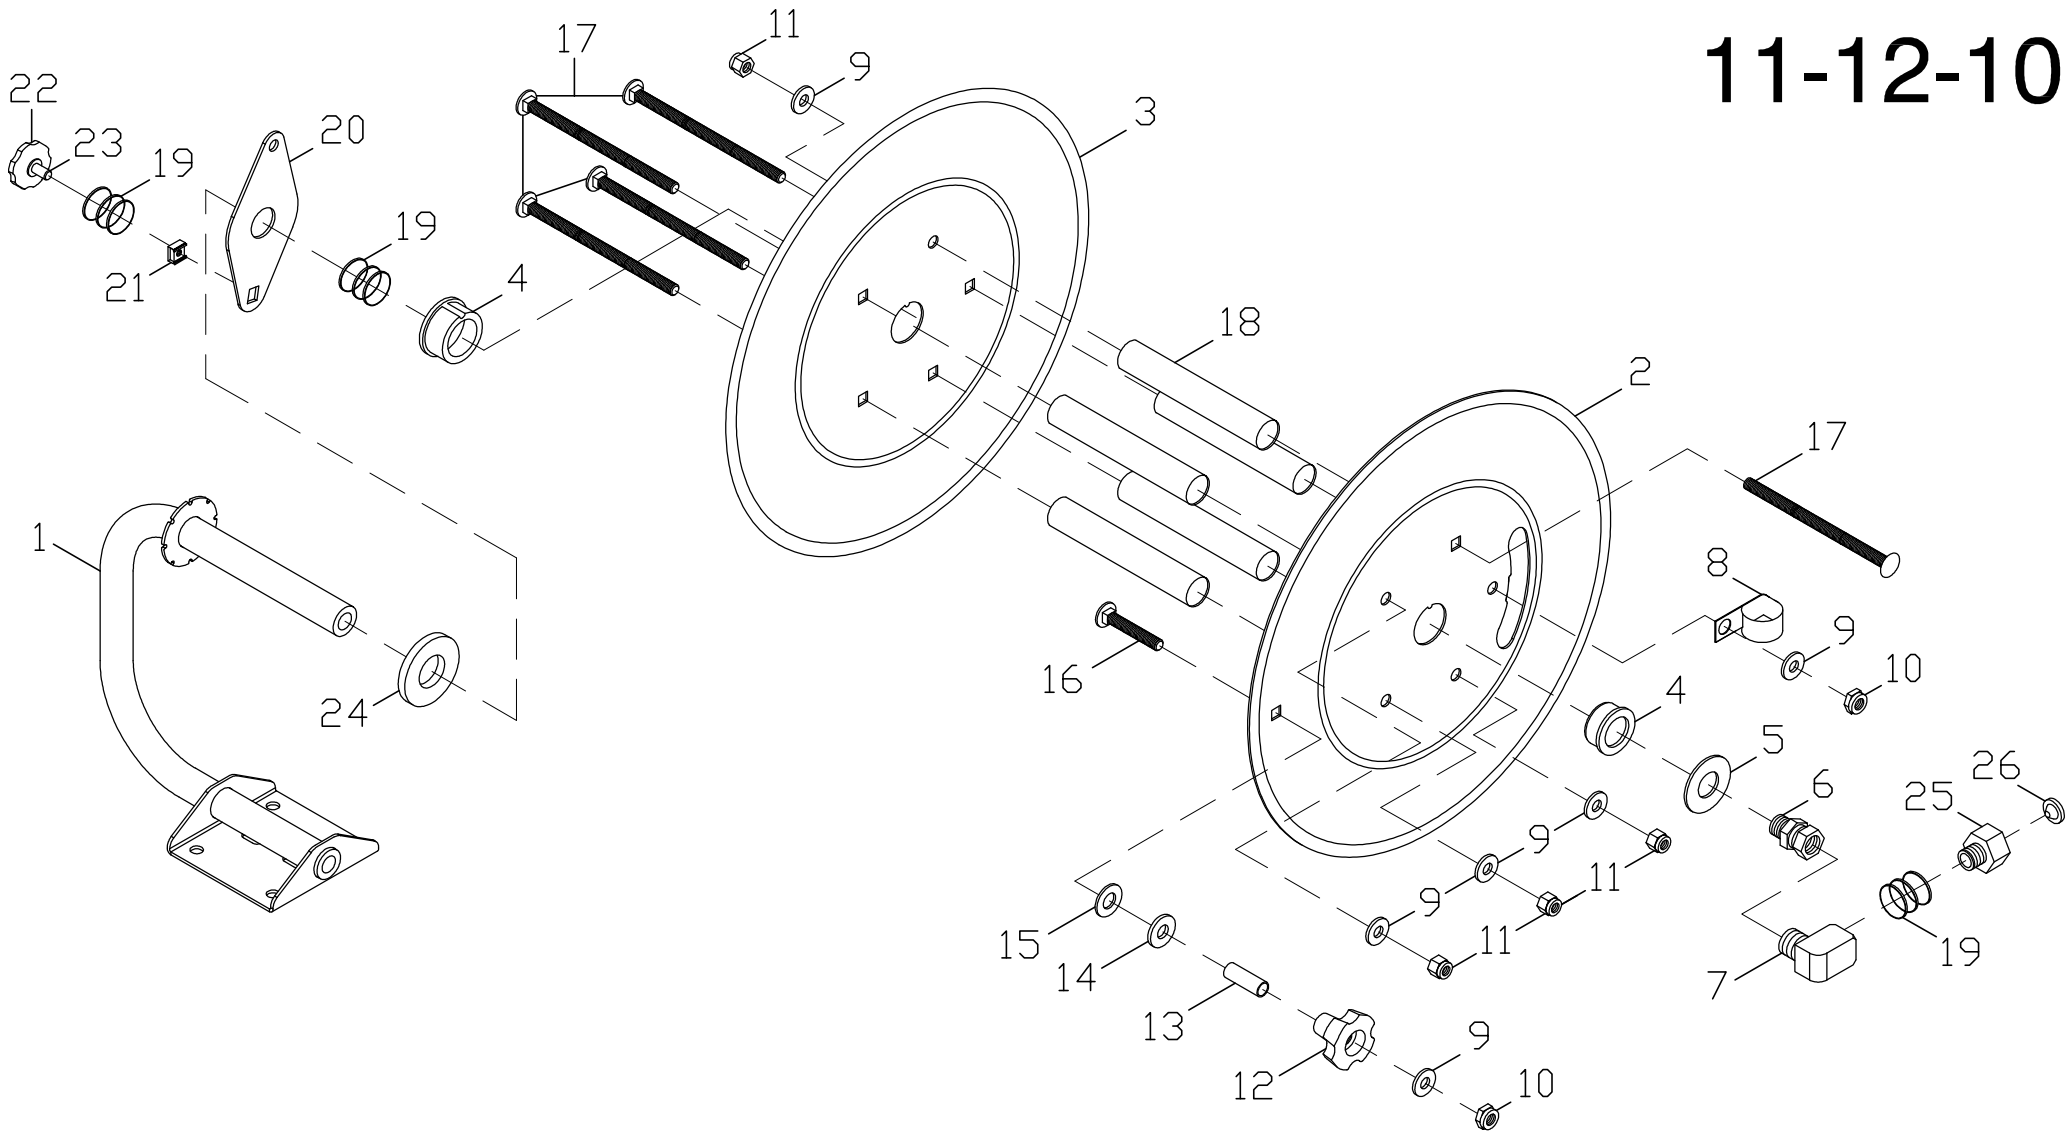

AR101

11-12-10

AR101 PARTS LIST**12-Nov-10**

1	HL116	HOSE REEL ARM WITH BASE MOUNT ARM/BRACKET	
2	HL080	HOSE REEL DOME-16GA SS-W/HOLE ST 2002	
3	HL081	HOSE REEL DOME-16GA SS ST 2002	
4	HL050	DELRIN BEARING; HOSE REEL 1 x 1	2 TOTAL
5	FWS09	WASHER, 11/16 id x 1 1/2 od STNLS	
6	DR053	3/8" M x 3/8" F SWIVEL 5070 PS	
7	D5566	STREET TLL 3/8 BRASS	
8	FD076	CLAMP, 3/4 VINYL COATED	
9	FWC05	WASHER CUT 5/16 PLD*	6 TOTAL
10	FNJ06	NUT LOCK JAM 3/8 - 16 PLTD	2 TOTAL
11	FNL06	NUT LOCK 3/8-16 PLD	4 TOTAL
12	HL009	KNOB, BLACK BULLDOG STYLE	
13	HSC44	HANDLE PIVOT BOLT SPACER SS FOR ANTV3, ANT28, ANT3C	
14	FWC06	WASHER CUT 3/8 PLD	
15	FWC08	WASHER SAE 1/2 PLATED	
16	FB879	CARRIAGE BOLT- 3/8-16 x 2"	
17	FB886	CARRIAGE BOLT- 3/8-16 6.5 LONG*	5 TOTAL
18	SR103	RD TUBE 1 x .065 STAINLESS 304, 6" LONG	5 TOTAL
19	D0010	SPRING GARDEN H A	2 TOTAL
20	HL014	BRAKE LEVER - HOSE REEL 12 GA	
21	FNS05	5/16 - 18 SQUARE SPEED NUT - 12	
22	FBN55	KNOB/ BOLT ASM ROSETT 5/16 x 5	
23	FB310	SET SCREW 5/16 -18 x 3/4" ZINC	
24	FWR16	FRICITION WASHER, 1"	
25	D006M	GARDEN H A 3/8 NPT MALE	
26	D0021	SCREEN WASHER GARDEN H A	